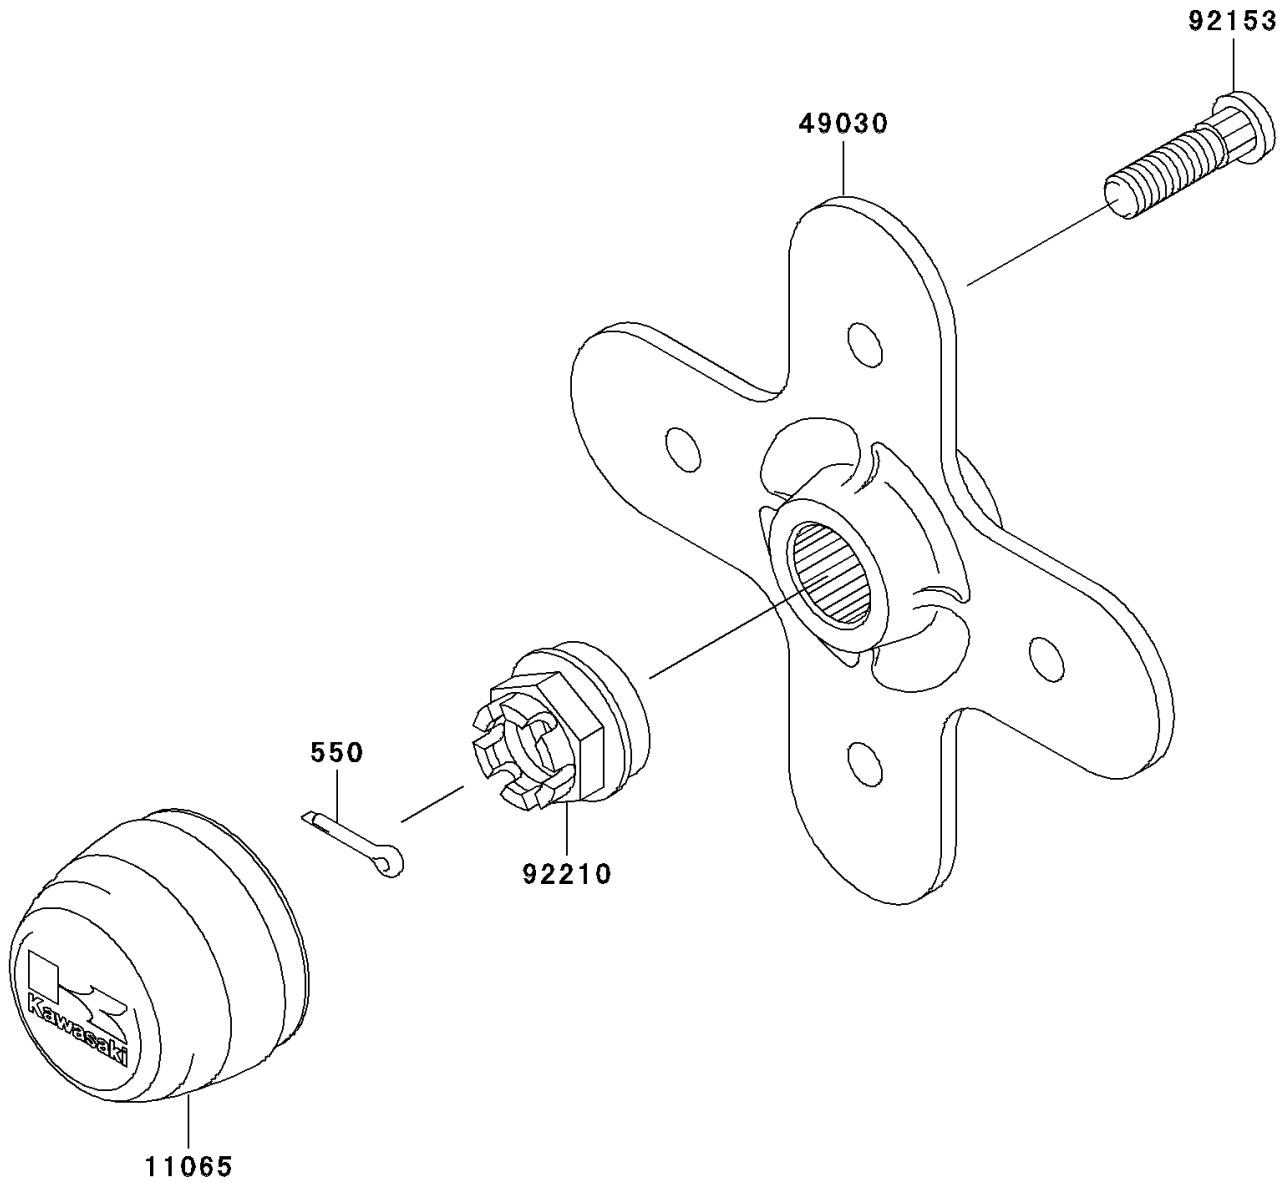

2006 Brute Force 750 4x4i PARTS DIAGRAM

Rear Hub

F2240

2006 Brute Force 750 4x4i PARTS LIST

Rear Hub

ITEM NAME	PART NUMBER	QUANTITY
PIN-COTTER,4.0X25 (Ref # 550)	550D4025	2
CAP,WHEEL (Ref # 11065)	11065-0108	2
HUB,RR (Ref # 49030)	49030-0009	2
BOLT,10X36.5 (Ref # 92153)	92153-0890	8
NUT,CASTLE,20MM (Ref # 92210)	92210-1381	2