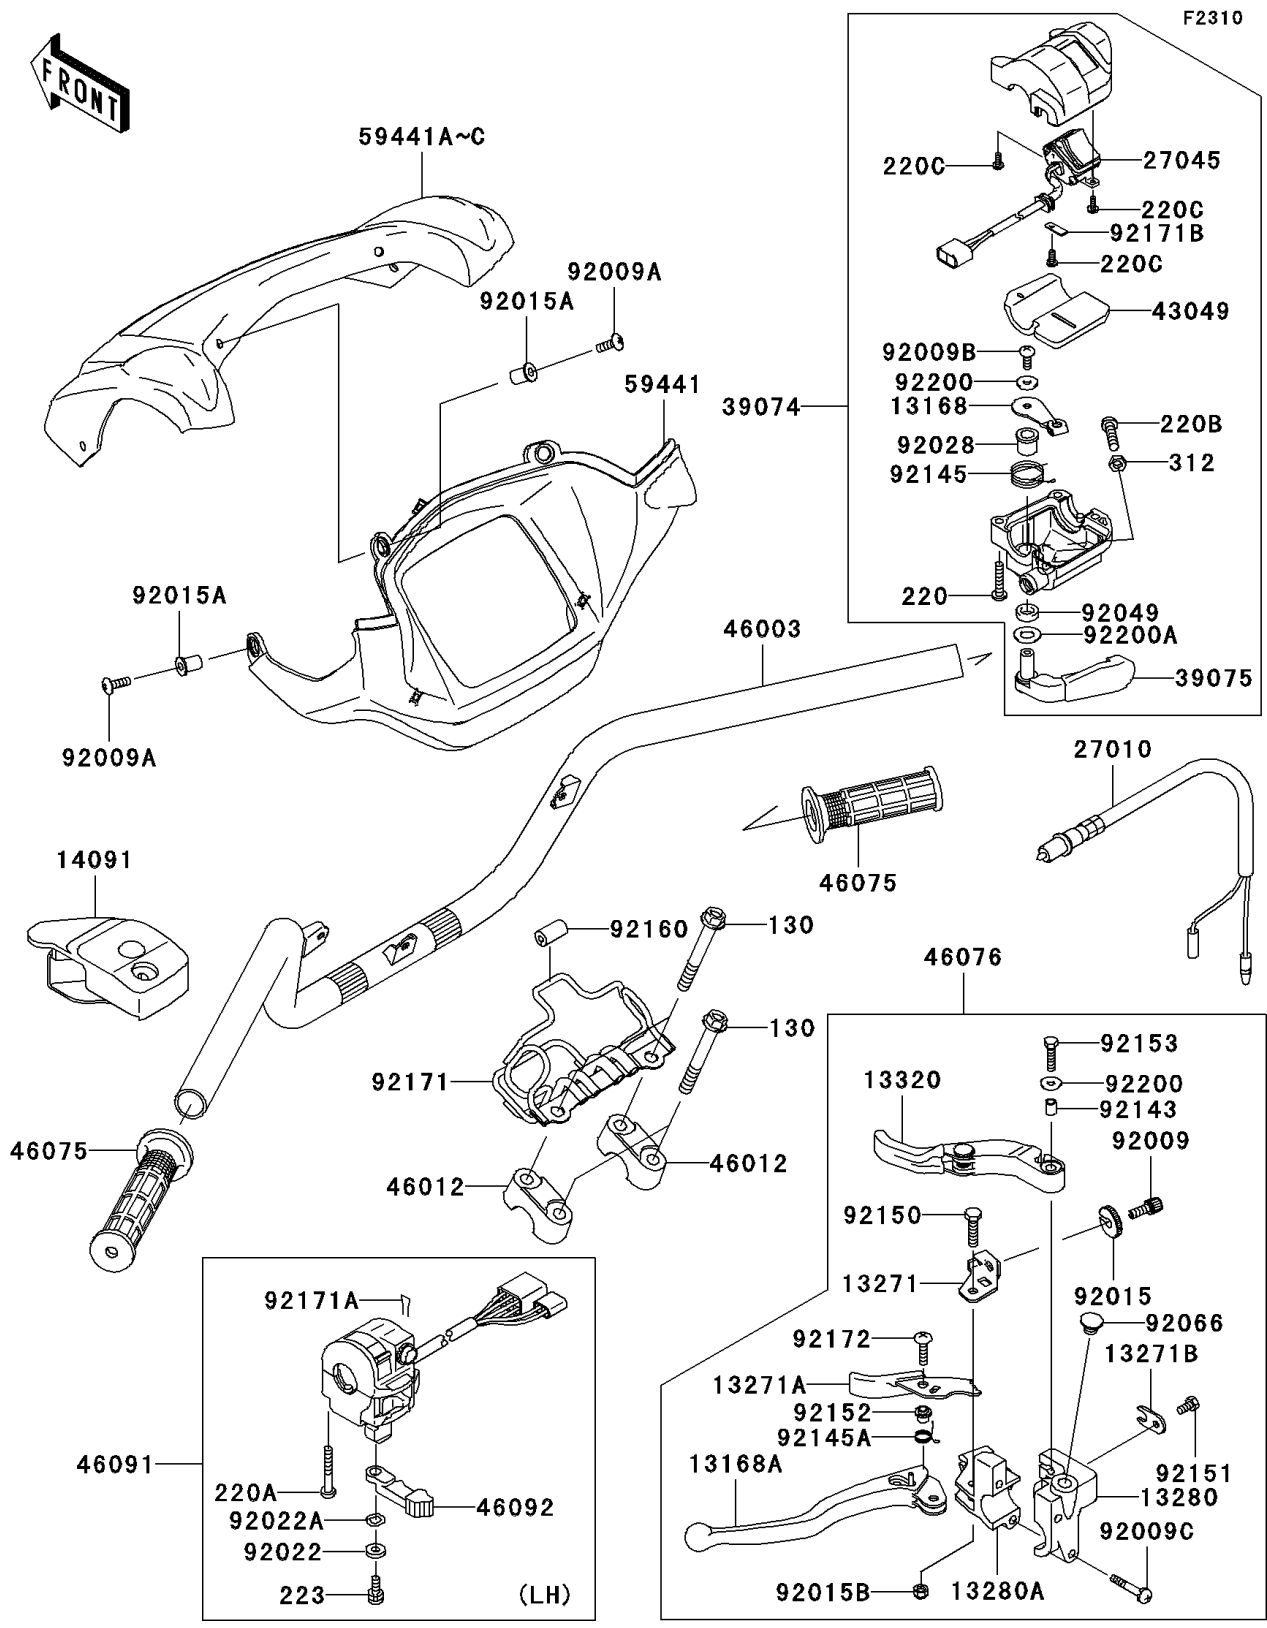

2007 Brute Force 750 4x4i PARTS DIAGRAM

Handlebar