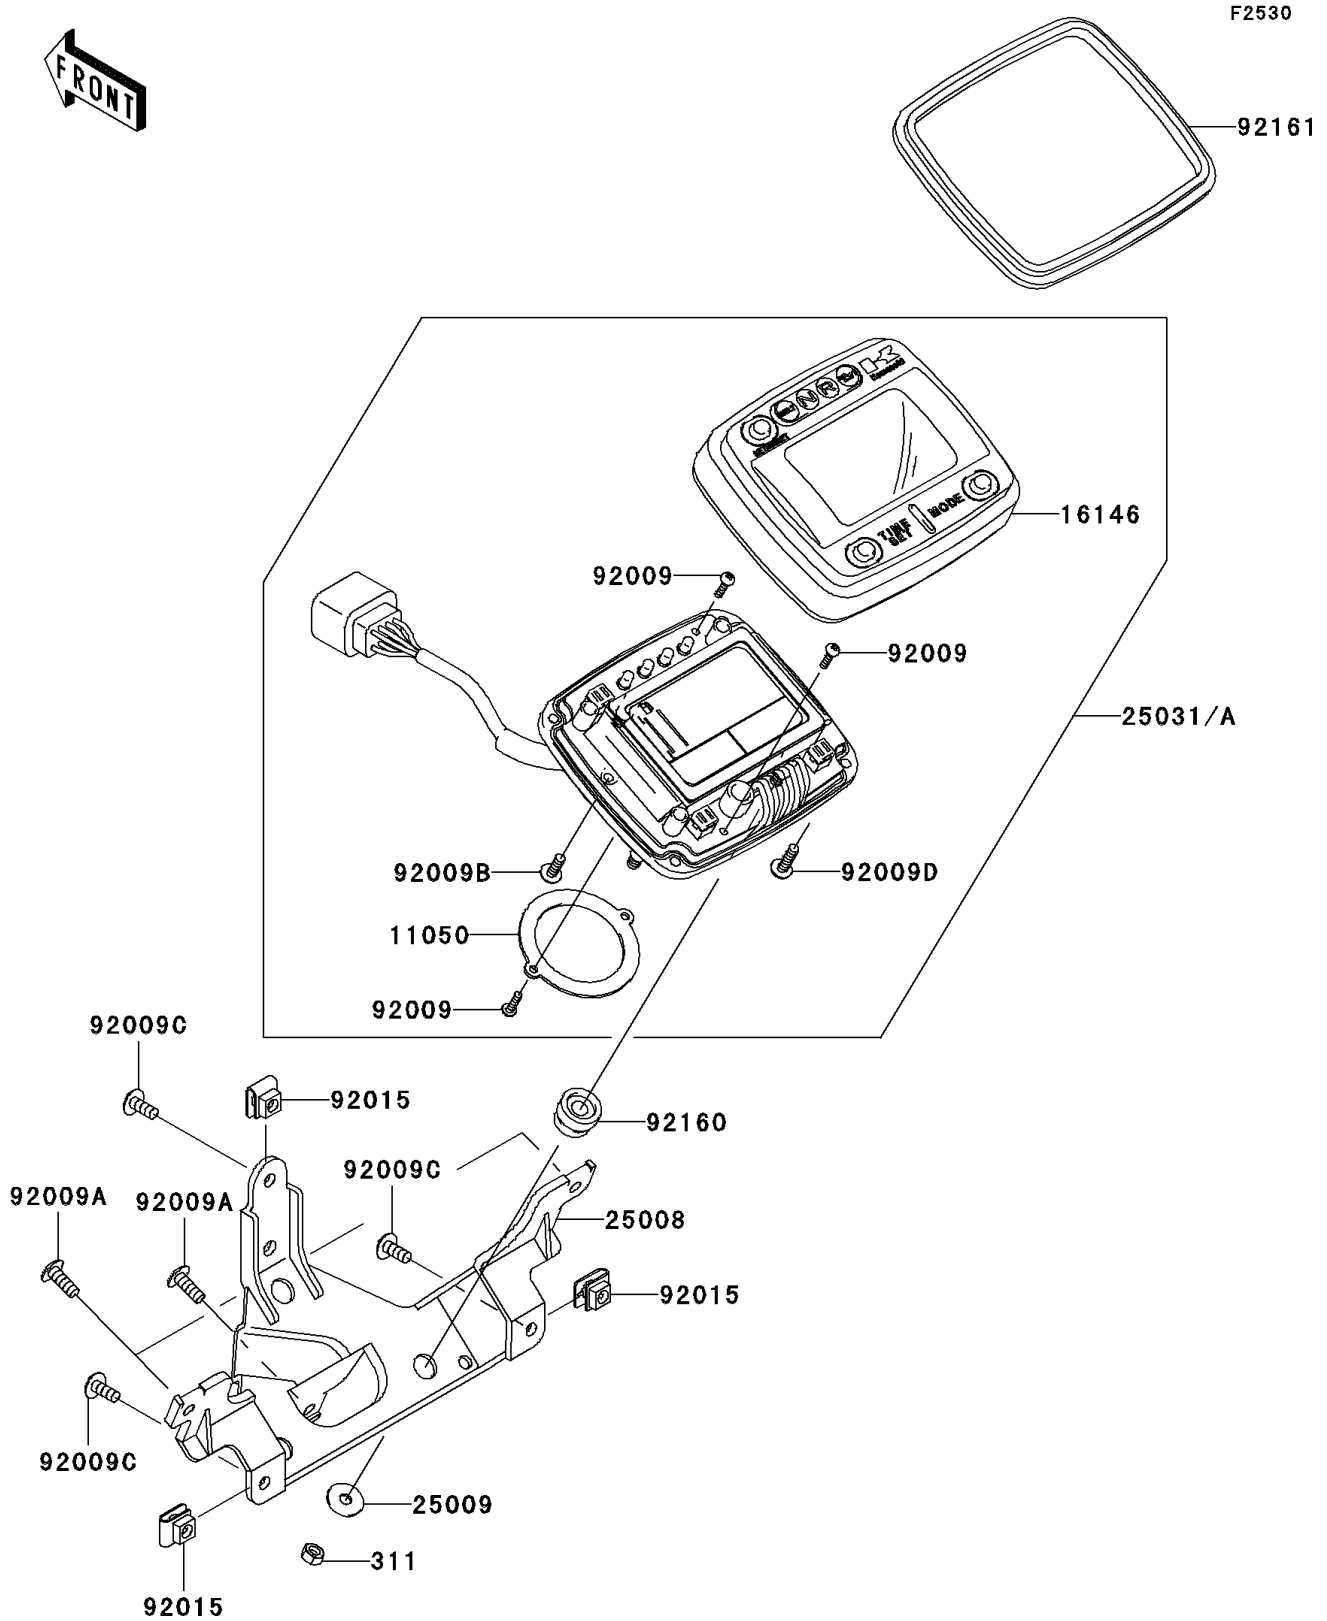

# 2007 Brute Force 750 4x4i PARTS DIAGRAM

Meter(s)

## 2007 Brute Force 750 4x4i PARTS LIST

Meter(s)

ITEM NAME	PART NUMBER	QUANTITY
NUT-HEX (Ref # 311)	311C0500	3
BRACKET,METER (Ref # 11050)	11050-1932	1
COVER-ASSY,UPPER (Ref # 16146)	16146-0011	1
BRACKET-METER (Ref # 25008)	25008-0003	1
WASHER,5.2X16X1.2 (Ref # 25009)	25009-004	3
SCREW,TAPPING,3X12 (Ref # 92009)	92009-1028	4
SCREW,TAPPING,5X14 (Ref # 92009A)	92009-1197	3
SCREW,TAPPING,4X12 (Ref # 92009B)	92009-1254	1
SCREW,5X12 (Ref # 92009C)	92009-1652	3
SCREW,6X18 (Ref # 92009D)	92009-1663	4
NUT,5MM (Ref # 92015)	92015-1573	3
DAMPER (Ref # 92160)	92160-1460	3
DAMPER,METER,UPP (Ref # 92161)	92161-1114	1
METER-ASSY,MPH (Ref # 25031)	25031-0034	1
METER-ASSY,KPH (Ref # 25031A)	25031-0057	1