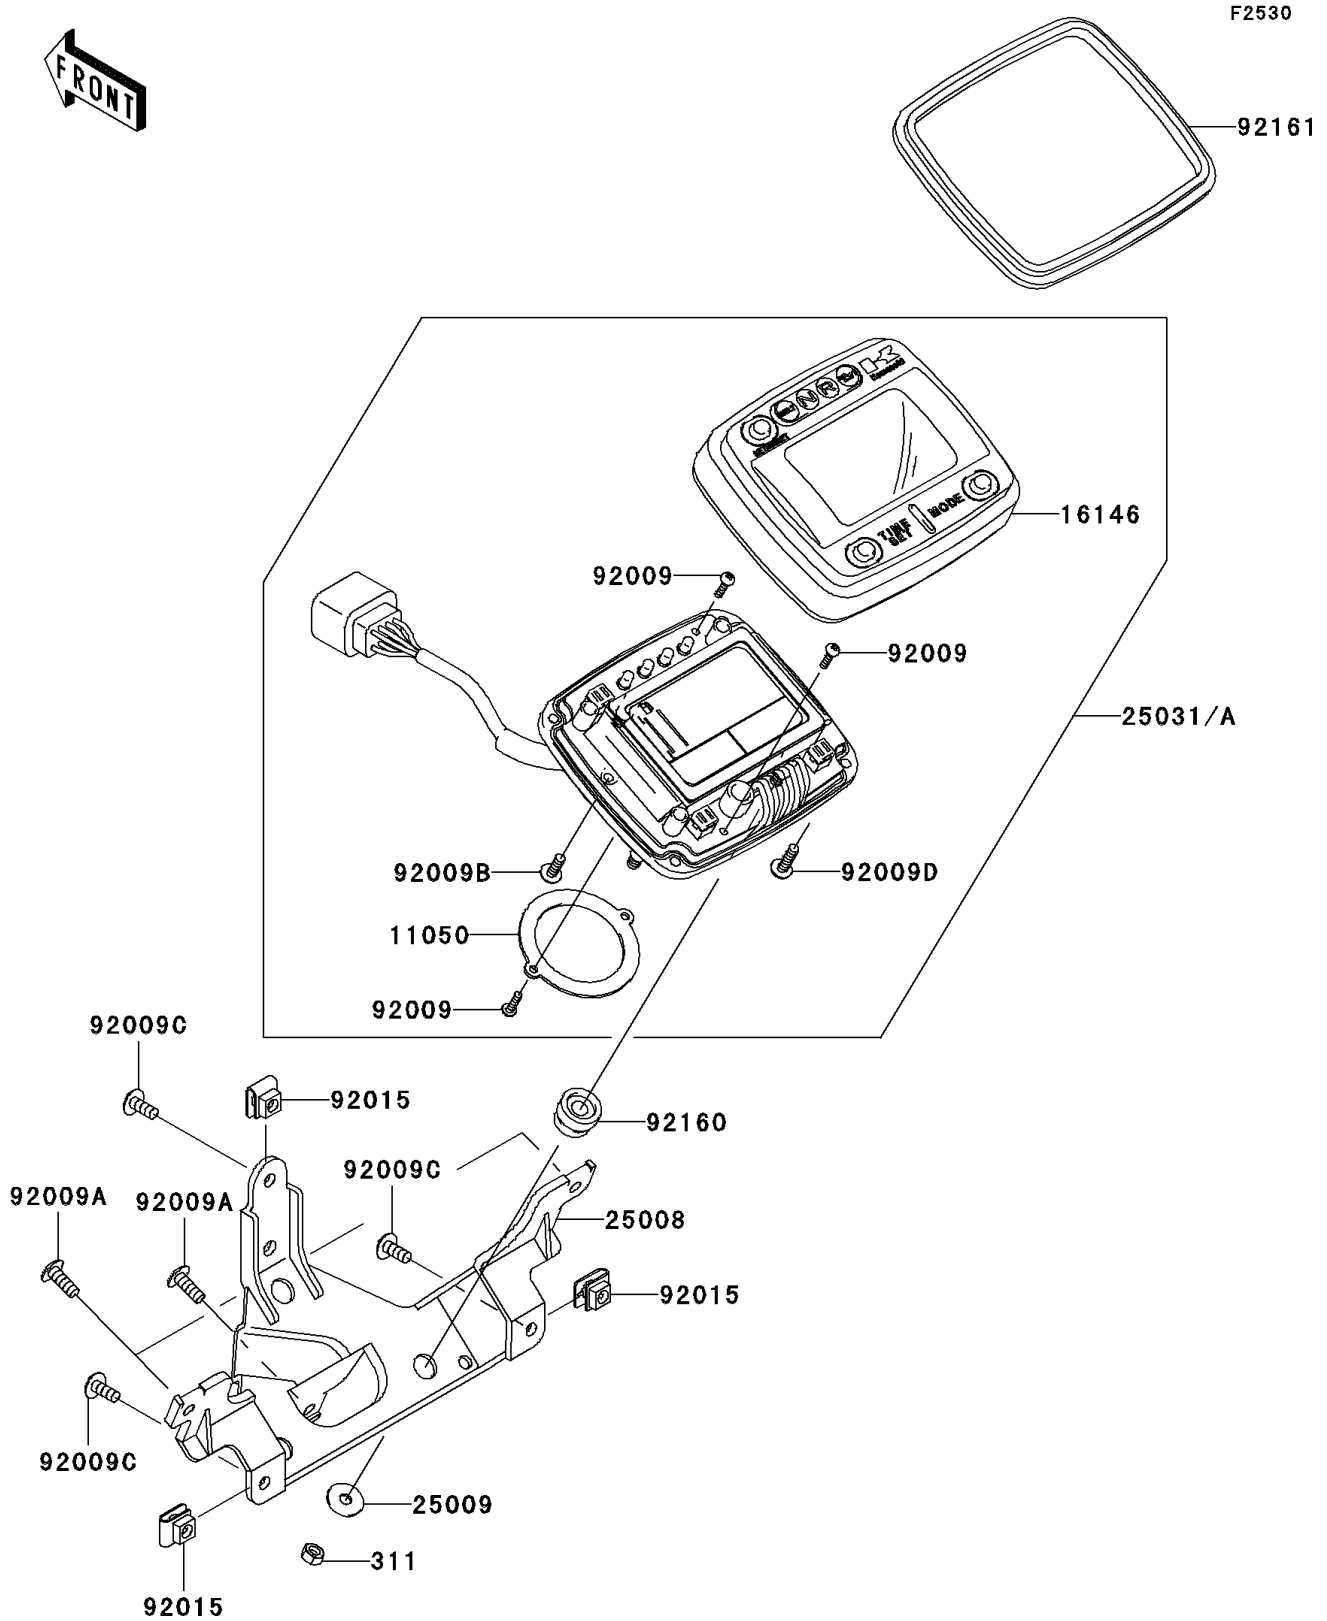

2007 Brute Force 750 4x4i PARTS DIAGRAM

Meter(s)

2007 Brute Force 750 4x4i PARTS LIST

Meter(s)

ITEM NAME	PART NUMBER	QUANTITY
NUT-HEX (Ref # 311)	311C0500	3
BRACKET,METER (Ref # 11050)	11050-1932	1
COVER-ASSY,UPPER (Ref # 16146)	16146-0011	1
BRACKET-METER (Ref # 25008)	25008-0003	1
WASHER,5.2X16X1.2 (Ref # 25009)	25009-004	3
METER-ASSY,MPH (Ref # 25031)	25031-0034	1
SCREW,TAPPING,3X12 (Ref # 92009)	92009-1028	4
SCREW,TAPPING,5X14 (Ref # 92009A)	92009-1197	3
SCREW,TAPPING,4X12 (Ref # 92009B)	92009-1254	1
SCREW,5X12 (Ref # 92009C)	92009-1652	3
SCREW,6X18 (Ref # 92009D)	92009-1663	4
NUT,5MM (Ref # 92015)	92015-1573	3
DAMPER (Ref # 92160)	92160-1460	3
DAMPER,METER,UPP (Ref # 92161)	92161-1114	1