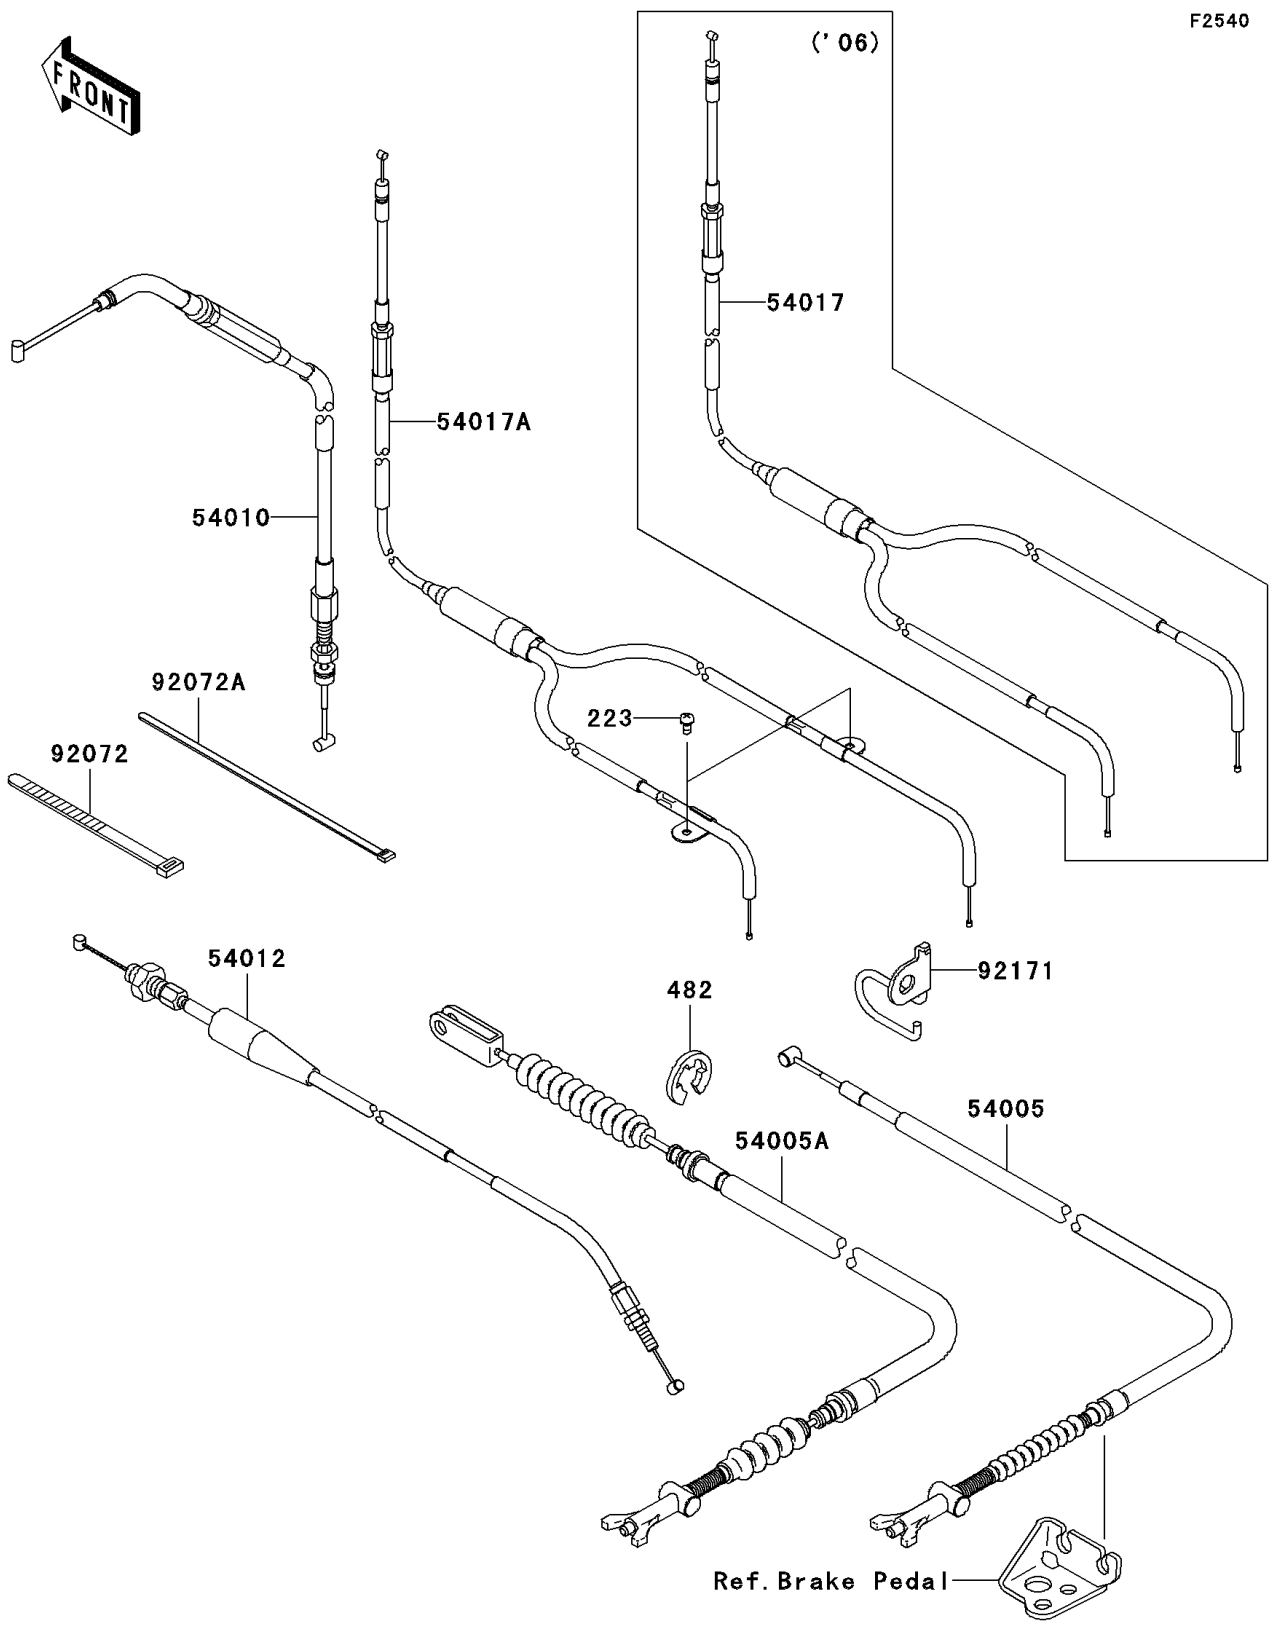

2006 Brute Force 750 4x4i PARTS DIAGRAM

Cables

F2540

2006 Brute Force 750 4x4i PARTS LIST

Cables

ITEM NAME	PART NUMBER	QUANTITY
CIRCLIP-TYPE-E,8MM (Ref # 482)	482L8000	1
CABLE-BRAKE,PARKING (Ref # 54005)	54005-0005	1
CABLE-BRAKE,FOOT (Ref # 54005A)	54005-0009	1
CABLE,FRONT DIFF LOCK (Ref # 54010)	54010-0009	1
CABLE-THROTTLE (Ref # 54012)	54012-0108	1
CABLE-STARTER (Ref # 54017)	54017-0006	1
BAND,L=123 (Ref # 92072)	92072-030	1
BAND,L=188 (Ref # 92072A)	92072-1239	3
CLAMP,BRAKE CABLE (Ref # 92171)	92171-0228	1