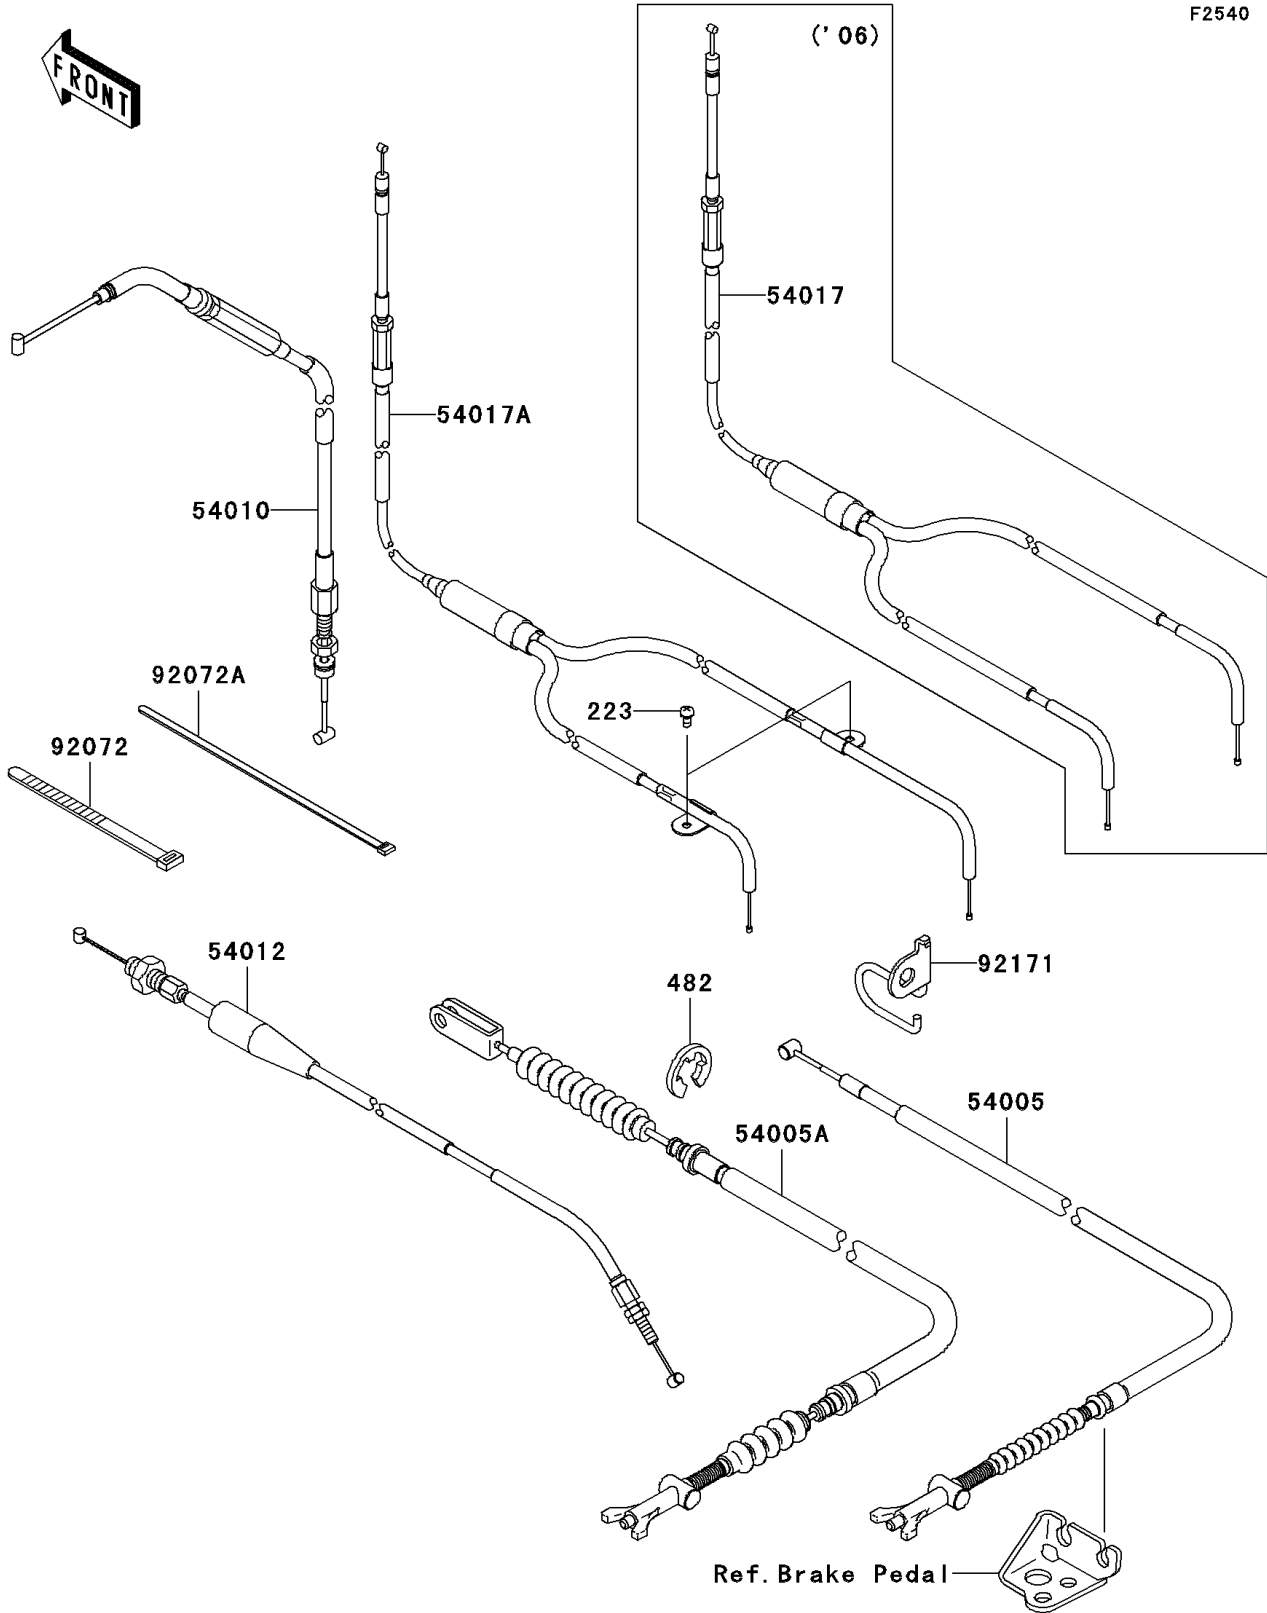

2007 Brute Force 750 4x4i PARTS DIAGRAM

Cables

F2540

2007 Brute Force 750 4x4i PARTS LIST

Cables

ITEM NAME	PART NUMBER	QUANTITY
SCREW-PAN-WS-CROS,4X8 (Ref # 223)	223D0408	2
CIRCLIP-TYPE-E,8MM (Ref # 482)	482L8000	1
CABLE-BRAKE,PARKING (Ref # 54005)	54005-0005	1
CABLE-BRAKE,FOOT (Ref # 54005A)	54005-0009	1
CABLE,FRONT DIFF LOCK (Ref # 54010)	54010-0009	1
CABLE-THROTTLE (Ref # 54012)	54012-0108	1
CABLE-STARTER (Ref # 54017A)	54017-0028	1
BAND,L=123 (Ref # 92072)	92072-030	1
BAND,L=188 (Ref # 92072A)	92072-1239	3
CLAMP,BRAKE CABLE (Ref # 92171)	92171-0228	1