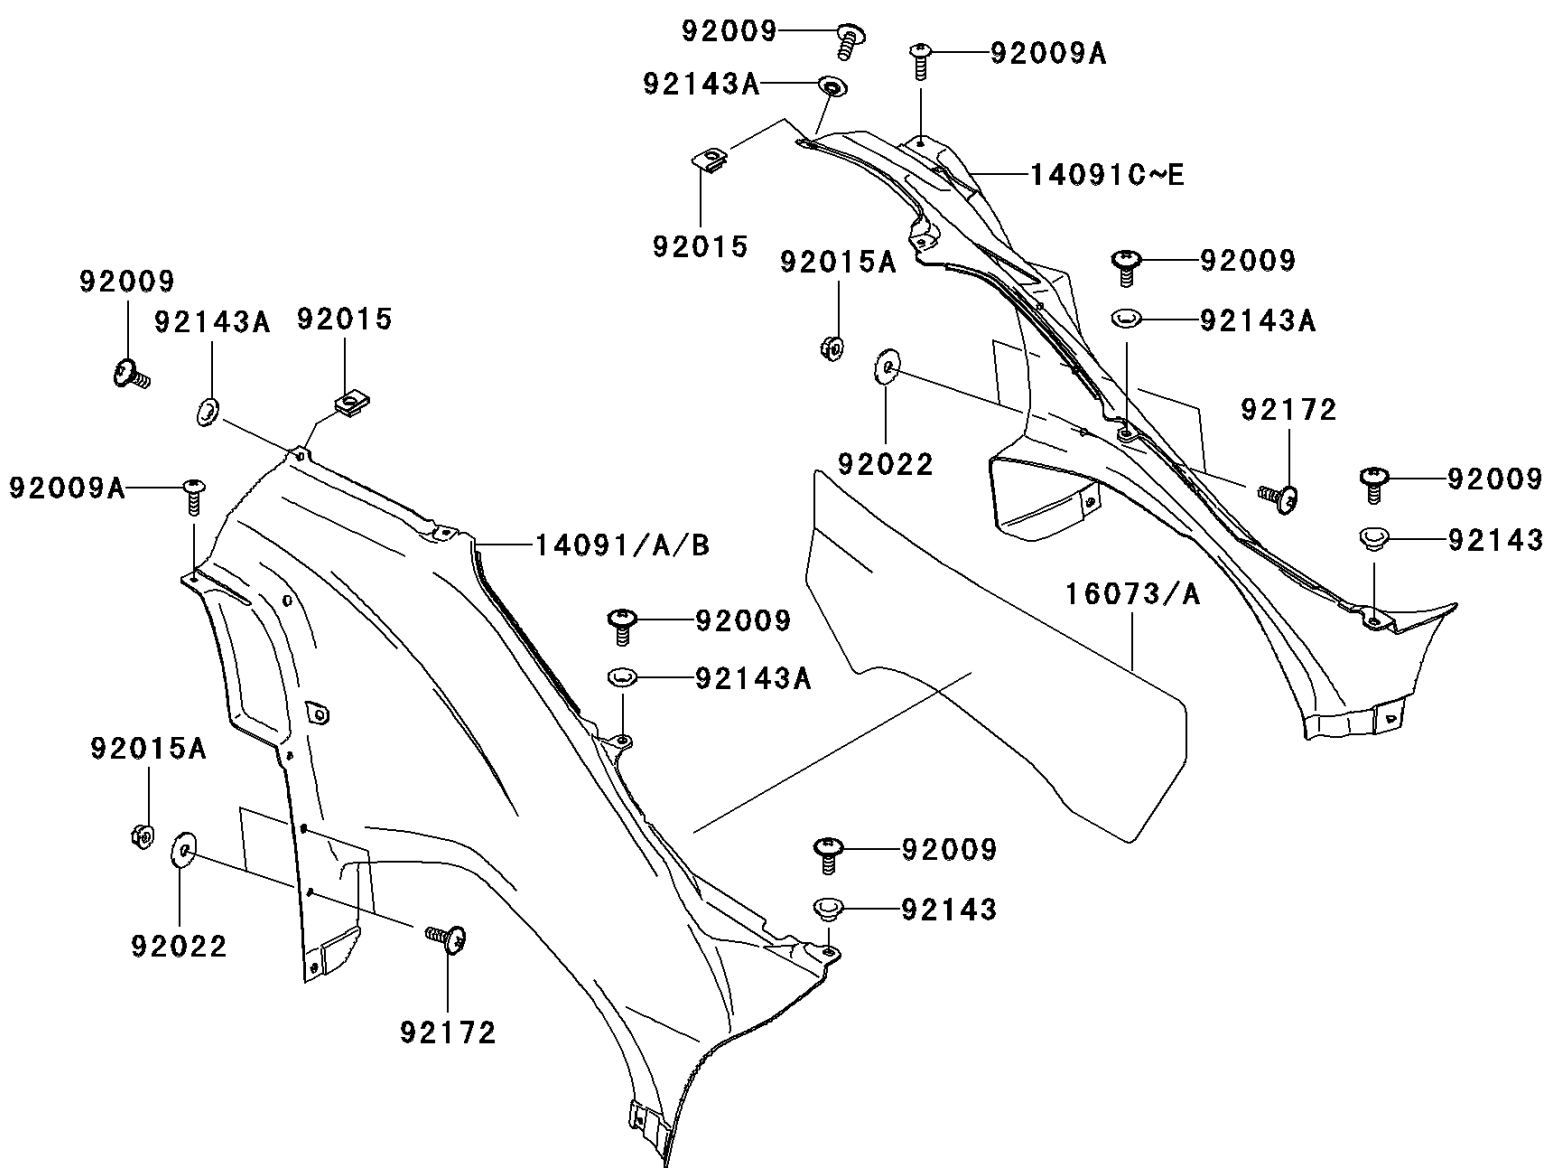

2006 Brute Force 750 4x4i PARTS DIAGRAM

Side Covers

F2611

2006 Brute Force 750 4x4i PARTS LIST

Side Covers

ITEM NAME	PART NUMBER	QUANTITY
COVER,SIDE,LH,C.H.GREEN (Ref # 14091B)	14091-0312-826	1
COVER,SIDE,RH,C.H.GREEN (Ref # 14091E)	14091-0313-826	1
INSULATOR,SIDE COVER (Ref # 16073)	16073-0011	1
SCREW,6X16 (Ref # 92009)	92009-1621	6
SCREW,5X18 (Ref # 92009A)	92009-1655	2
NUT,6MM (Ref # 92015)	92015-1602	2
NUT,LOCK,FLANGED,6MM (Ref # 92015A)	92015-1603	4
WASHER,6.5X20X1.6,BLACK (Ref # 92022)	92022-1346	4
COLLAR (Ref # 92143)	92143-1057	2
COLLAR (Ref # 92143A)	92143-1087	4
SCREW,6X18 (Ref # 92172)	92172-0002	4
COVER,SIDE,LH,HARDWOODS SNOW (Ref # 14091A)	14091-0312-393	1
COVER,SIDE,RH,HARDWOODS SNOW (Ref # 14091D)	14091-0313-393	1