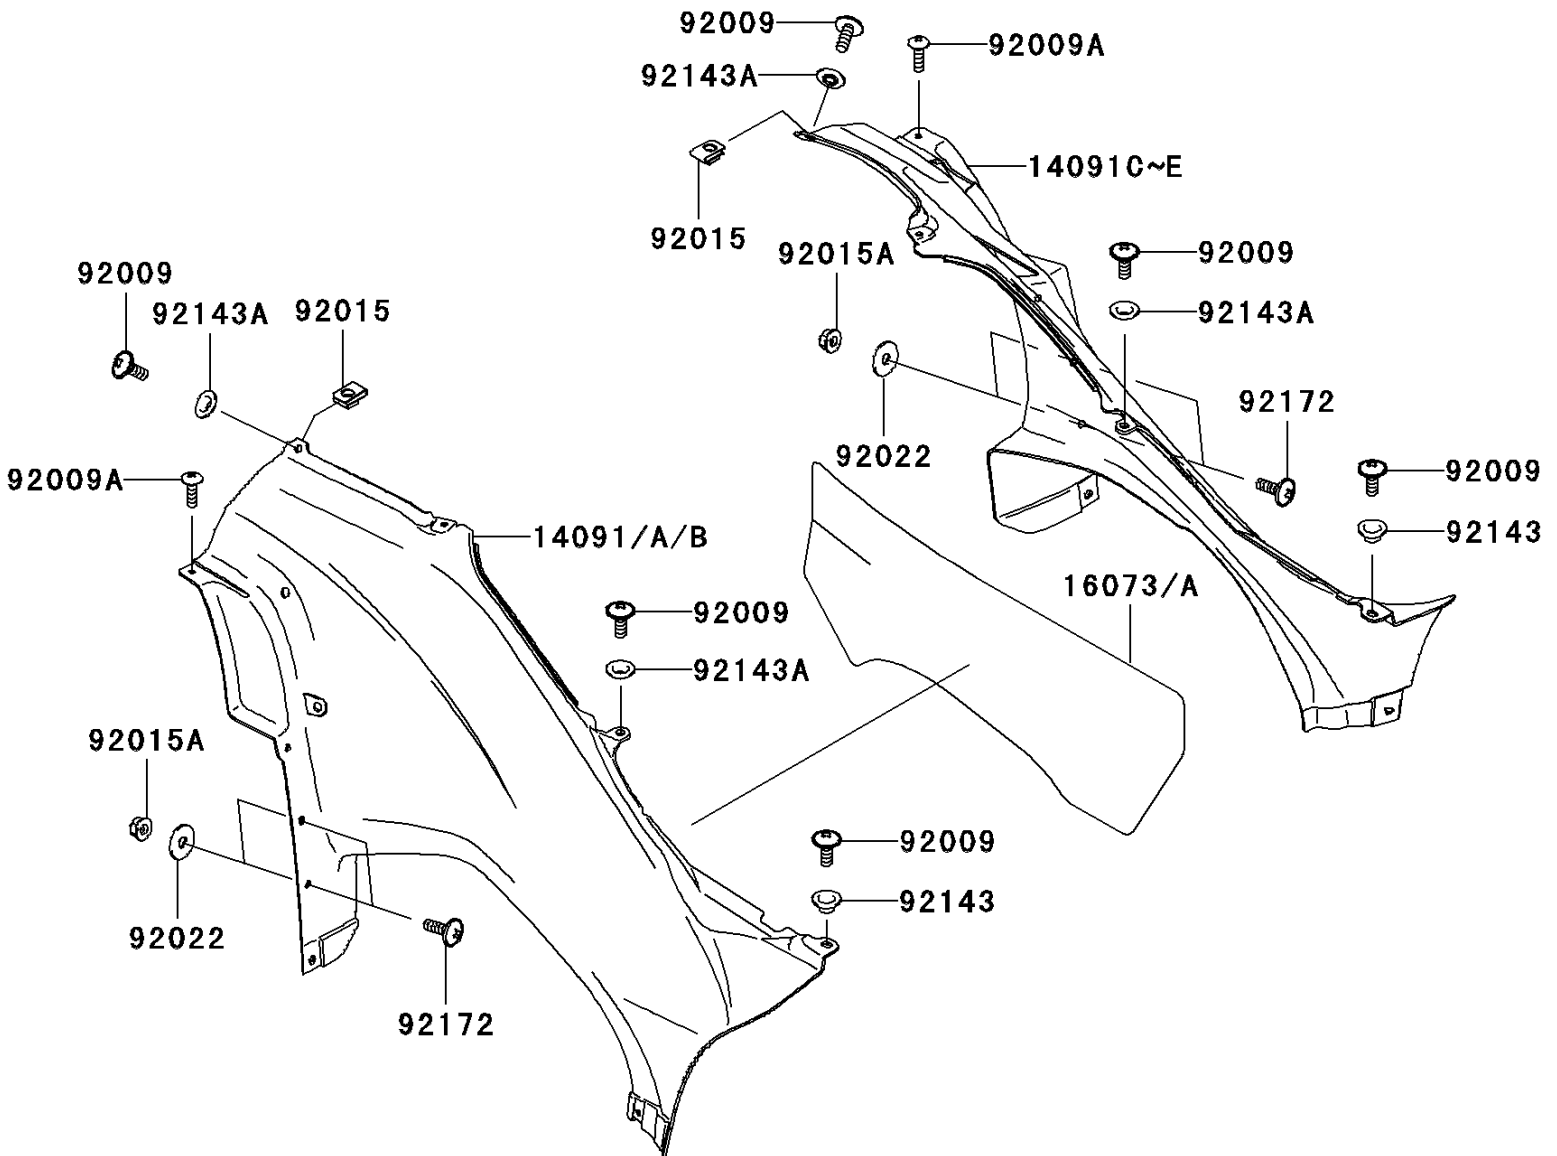

2007 Brute Force 750 4x4i PARTS DIAGRAM

Side Covers

F2611

2007 Brute Force 750 4x4i PARTS LIST

Side Covers

ITEM NAME	PART NUMBER	QUANTITY
COVER,SIDE,LH,C.H.GREEN (Ref # 14091B)	14091-0312-826	1
COVER,SIDE,RH,C.H.GREEN (Ref # 14091E)	14091-0313-826	1
INSULATOR,SIDE COVER (Ref # 16073A)	16073-0030	1
SCREW,6X16 (Ref # 92009)	92009-1621	6
SCREW,5X18 (Ref # 92009A)	92009-1655	2
NUT,6MM (Ref # 92015)	92015-1602	2
NUT,LOCK,FLANGED,6MM (Ref # 92015A)	92015-1603	4
WASHER,6.5X20X1.6,BLACK (Ref # 92022)	92022-1346	4
COLLAR (Ref # 92143)	92143-1057	2
COLLAR (Ref # 92143A)	92143-1087	4
SCREW,6X18 (Ref # 92172)	92172-0002	4