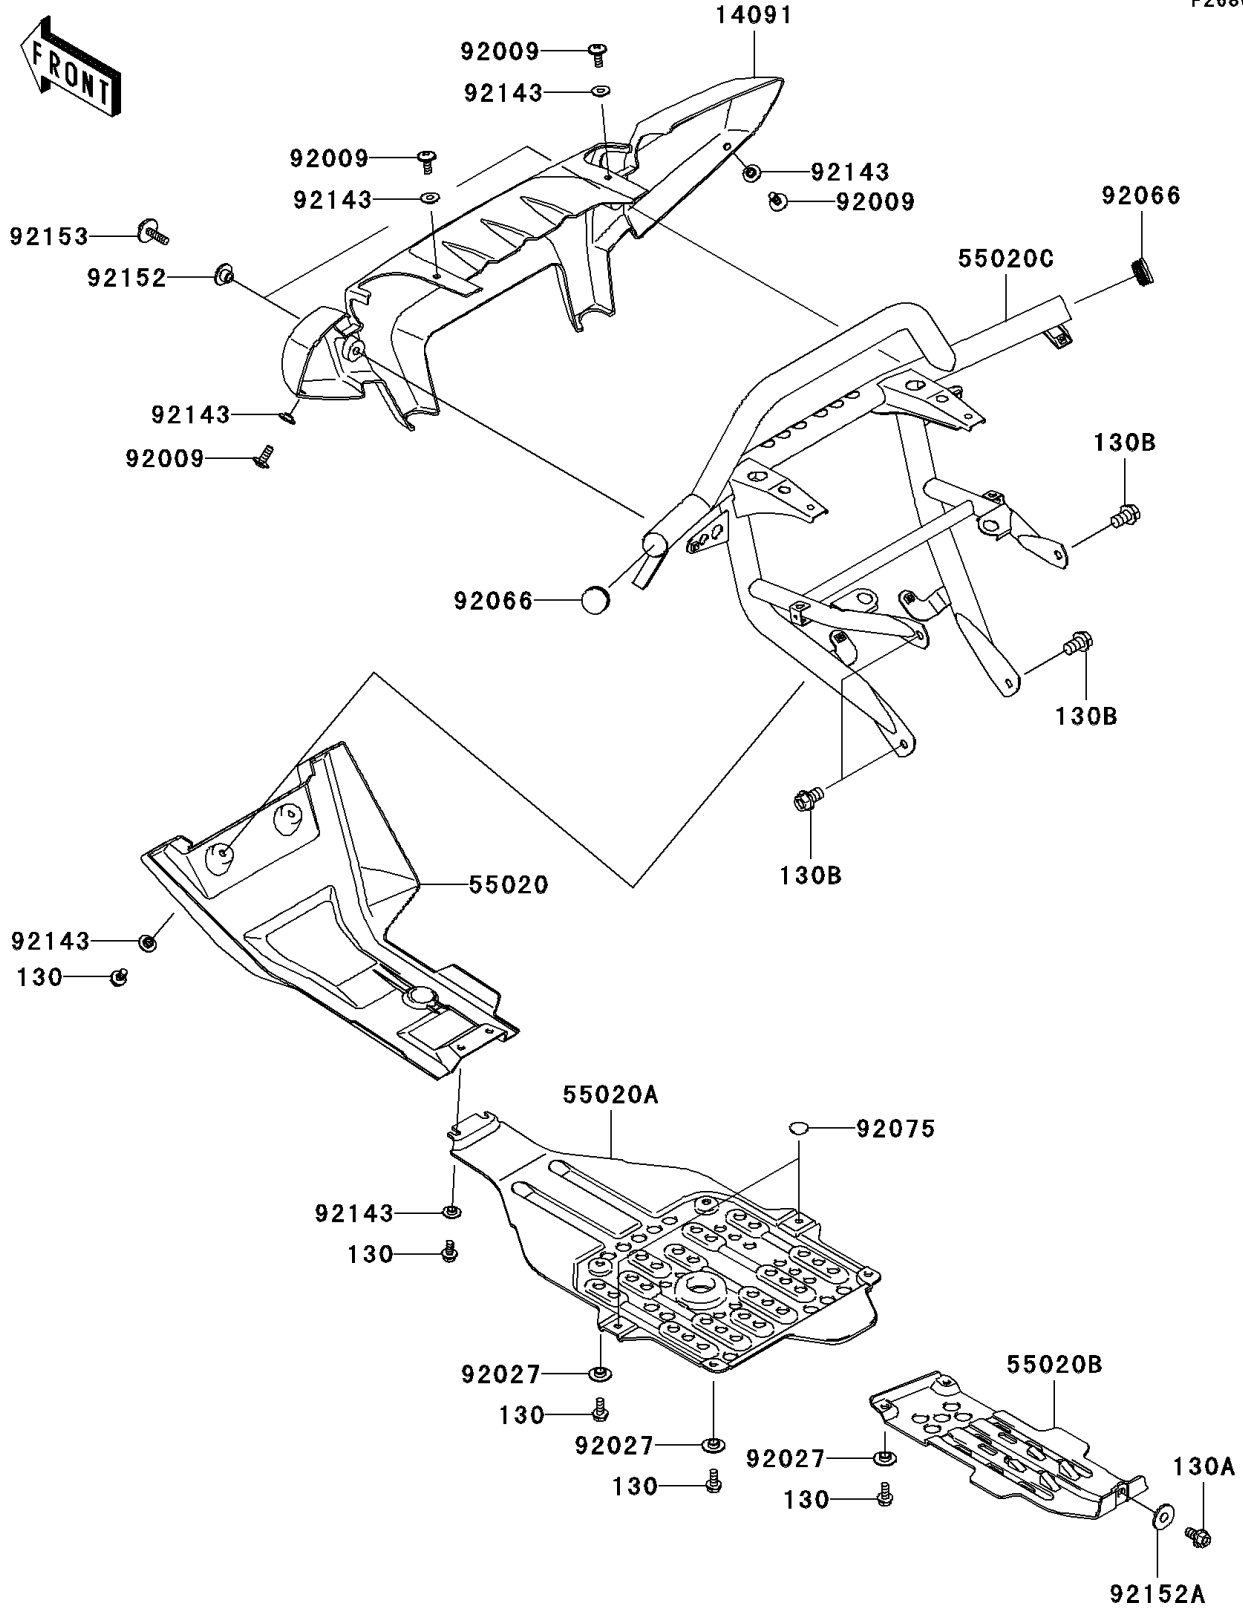

2006 Brute Force 750 4x4i PARTS DIAGRAM

Guard(s)(B6F)

F2680

2006 Brute Force 750 4x4i PARTS LIST

Guard(s)(B6F)

ITEM NAME	PART NUMBER	QUANTITY
BOLT-FLANGED,6X14 (Ref # 130)	130J0614	10
BOLT-FLANGED,8X14 (Ref # 130A)	130J0814	1
BOLT-FLANGED,10X16 (Ref # 130B)	130J1016	4
COVER,FRONT BUMPER,F.BLACK (Ref # 14091)	14091-0291-6Z	1
GUARD,FRONT SKID,F.BLACK (Ref # 55020)	55020-0064-6Z	1
GUARD,ENGINE (Ref # 55020A)	55020-0065	1
GUARD,REAR GEAR BOX (Ref # 55020B)	55020-0105	1
GUARD,FRONT,F.BLACK (Ref # 55020C)	55020-0149-21	1
SCREW,6X16 (Ref # 92009)	92009-1621	4
COLLAR,L=4.7 (Ref # 92027)	92027-1964	6
PLUG (Ref # 92066)	92066-0035	2
DAMPER,RUBBER (Ref # 92075)	92075-261	2
COLLAR (Ref # 92143)	92143-1087	8
COLLAR (Ref # 92152)	92152-0181	2
COLLAR (Ref # 92152A)	92152-0198	1
BOLT,SOCKET,6X22 (Ref # 92153)	92153-0665	2