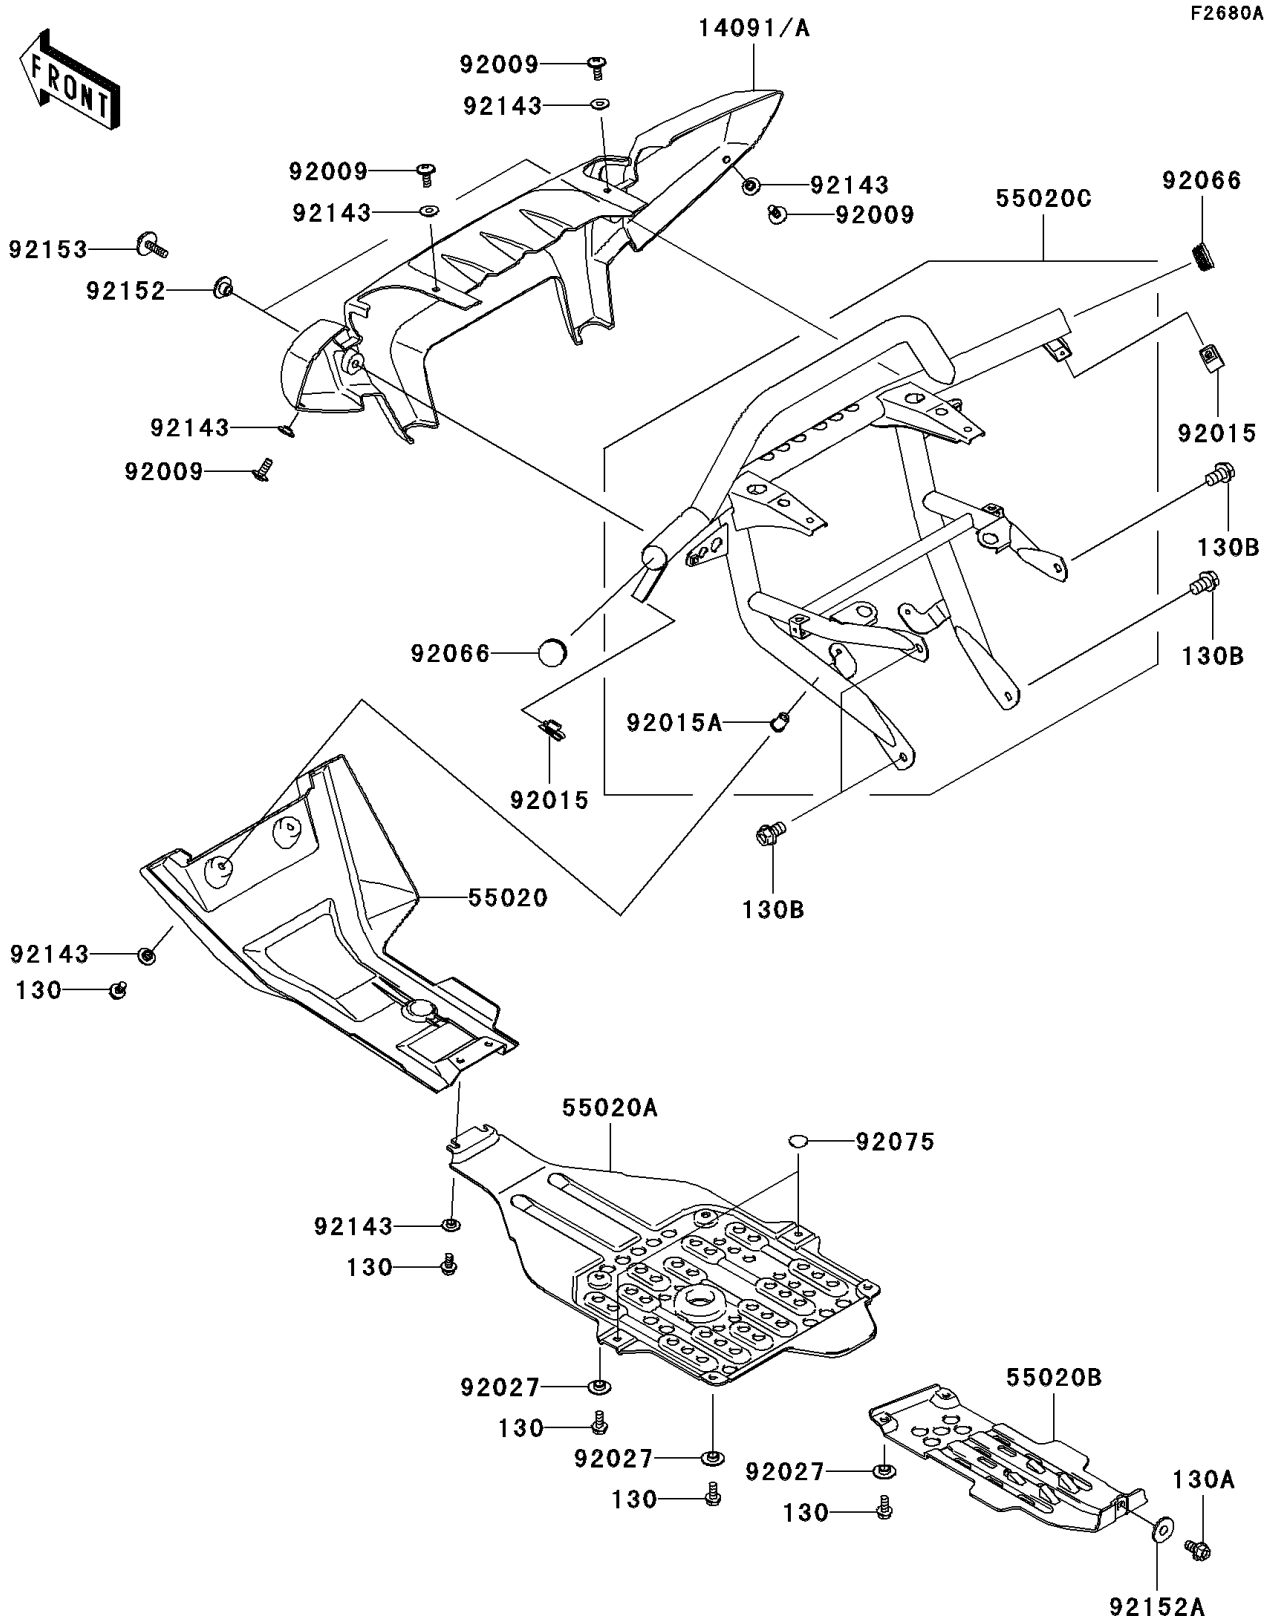

# 2007 Brute Force 750 4x4i PARTS DIAGRAM

Guard(s)(B7F/B7FA)

## 2007 Brute Force 750 4x4i PARTS LIST

Guard(s)(B7F/B7FA)

ITEM NAME	PART NUMBER	QUANTITY
BOLT-FLANGED,6X14 (Ref # 130)	130J0614	10
BOLT-FLANGED,8X14 (Ref # 130A)	130J0814	1
BOLT-FLANGED,10X16 (Ref # 130B)	130J1016	4
COVER,FRONT BUMPER,F.BLACK (Ref # 14091)	14091-0291-6Z	1
GUARD,FRONT SKID,F.BLACK (Ref # 55020)	55020-0064-6Z	1
GUARD,ENGINE (Ref # 55020A)	55020-0065	1
GUARD,REAR GEAR BOX (Ref # 55020B)	55020-0105	1
GUARD,FRONT,W.BLACK (Ref # 55020C)	55020-0270-388	1
SCREW,6X16 (Ref # 92009)	92009-1621	4
NUT,6MM (Ref # 92015)	92015-1602	2
NUT,POP,6MM,L=16.5 (Ref # 92015A)	92015-1792	2
COLLAR,L=4.7 (Ref # 92027)	92027-1964	6
PLUG (Ref # 92066)	92066-0035	2
DAMPER,RUBBER (Ref # 92075)	92075-261	2
COLLAR (Ref # 92143)	92143-1087	8
COLLAR (Ref # 92152)	92152-0181	2
COLLAR (Ref # 92152A)	92152-0198	1
BOLT,SOCKET,6X22 (Ref # 92153)	92153-0665	2