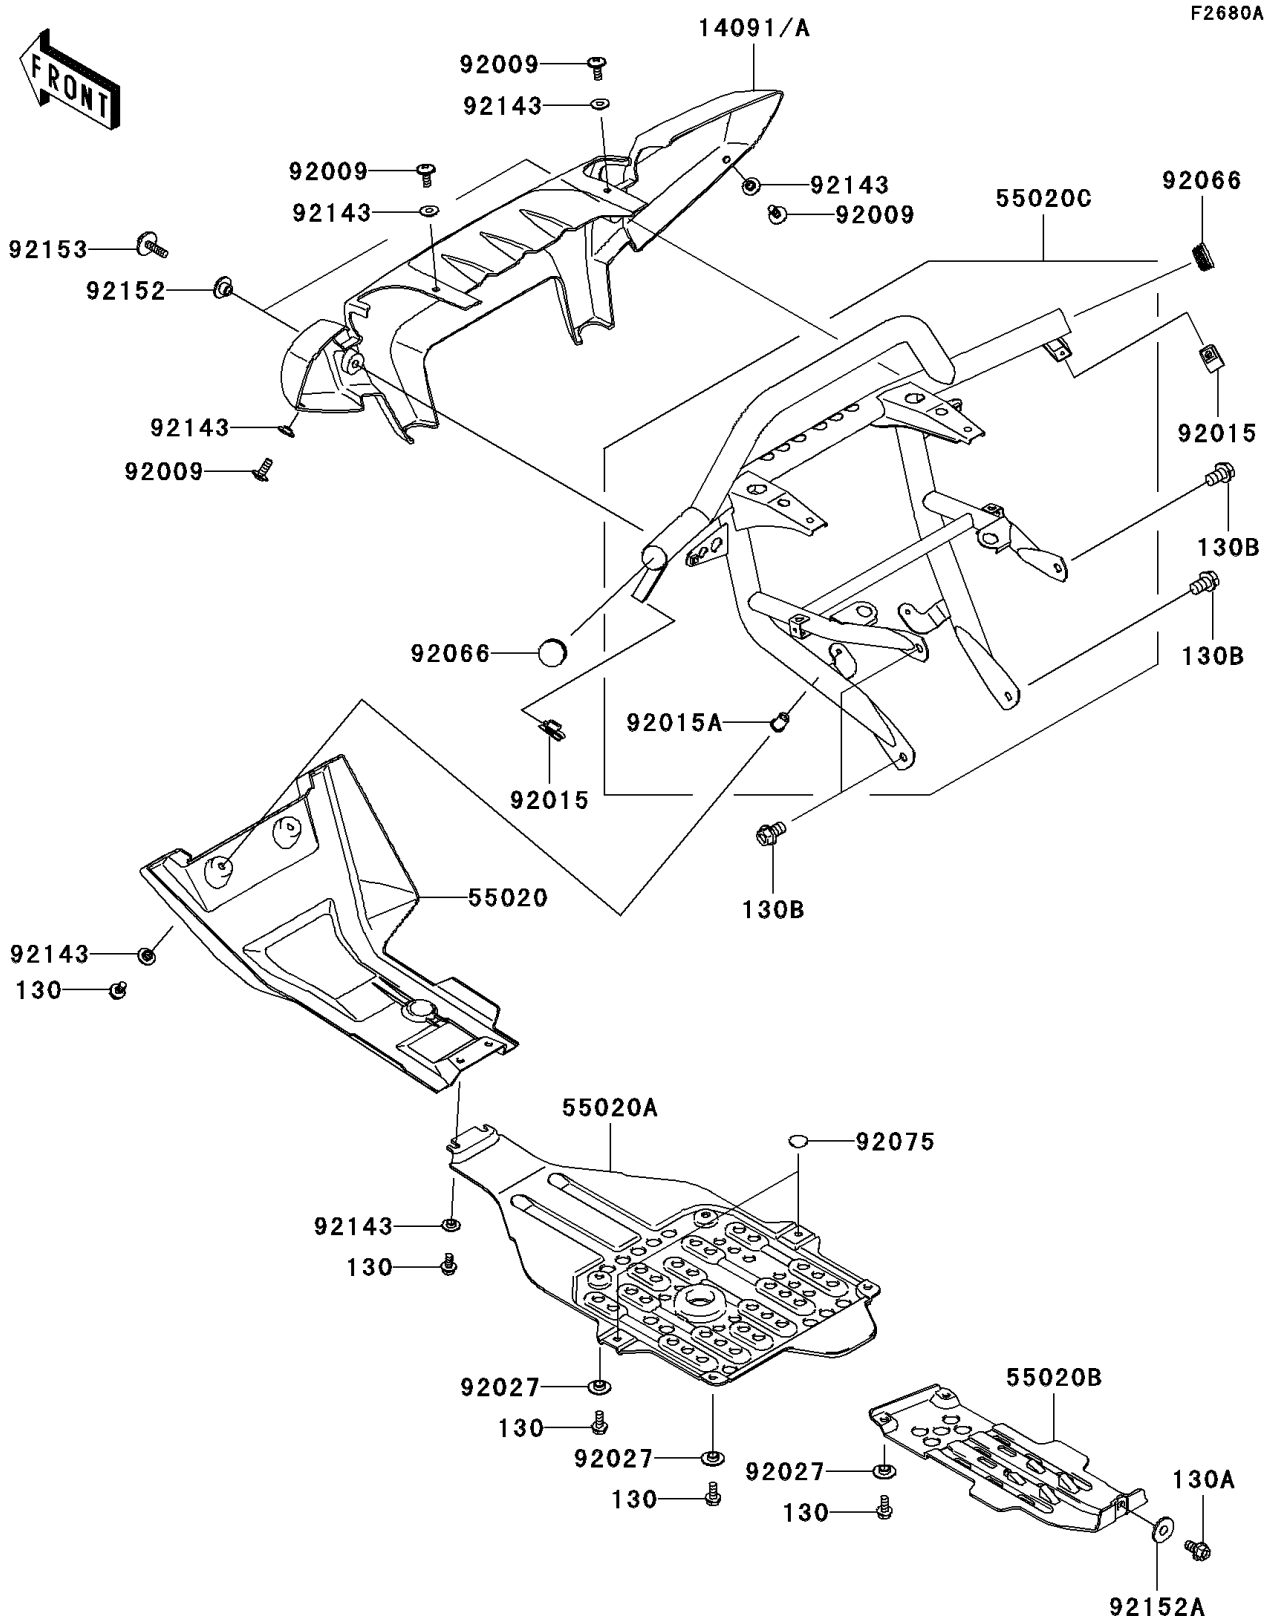

2007 Brute Force 750 4x4i PARTS DIAGRAM

Guard(s)(B7F/B7FA)

2007 Brute Force 750 4x4i PARTS LIST

Guard(s)(B7F/B7FA)

ITEM NAME	PART NUMBER	QUANTITY
BOLT-FLANGED,6X14 (Ref # 130)	130J0614	10
BOLT-FLANGED,8X14 (Ref # 130A)	130J0814	1
BOLT-FLANGED,10X16 (Ref # 130B)	130J1016	4
COVER,FRONT BUMPER,F.BLACK (Ref # 14091)	14091-0291-6Z	1
GUARD,FRONT SKID,F.BLACK (Ref # 55020)	55020-0064-6Z	1
GUARD,ENGINE (Ref # 55020A)	55020-0065	1
GUARD,REAR GEAR BOX (Ref # 55020B)	55020-0105	1
GUARD,FRONT,W.BLACK (Ref # 55020C)	55020-0270-388	1
SCREW,6X16 (Ref # 92009)	92009-1621	4
NUT,6MM (Ref # 92015)	92015-1602	2
NUT,POP,6MM,L=16.5 (Ref # 92015A)	92015-1792	2
COLLAR,L=4.7 (Ref # 92027)	92027-1964	6
PLUG (Ref # 92066)	92066-0035	2
DAMPER,RUBBER (Ref # 92075)	92075-261	2
COLLAR (Ref # 92143)	92143-1087	8
COLLAR (Ref # 92152)	92152-0181	2
COLLAR (Ref # 92152A)	92152-0198	1
BOLT,SOCKET,6X22 (Ref # 92153)	92153-0665	2