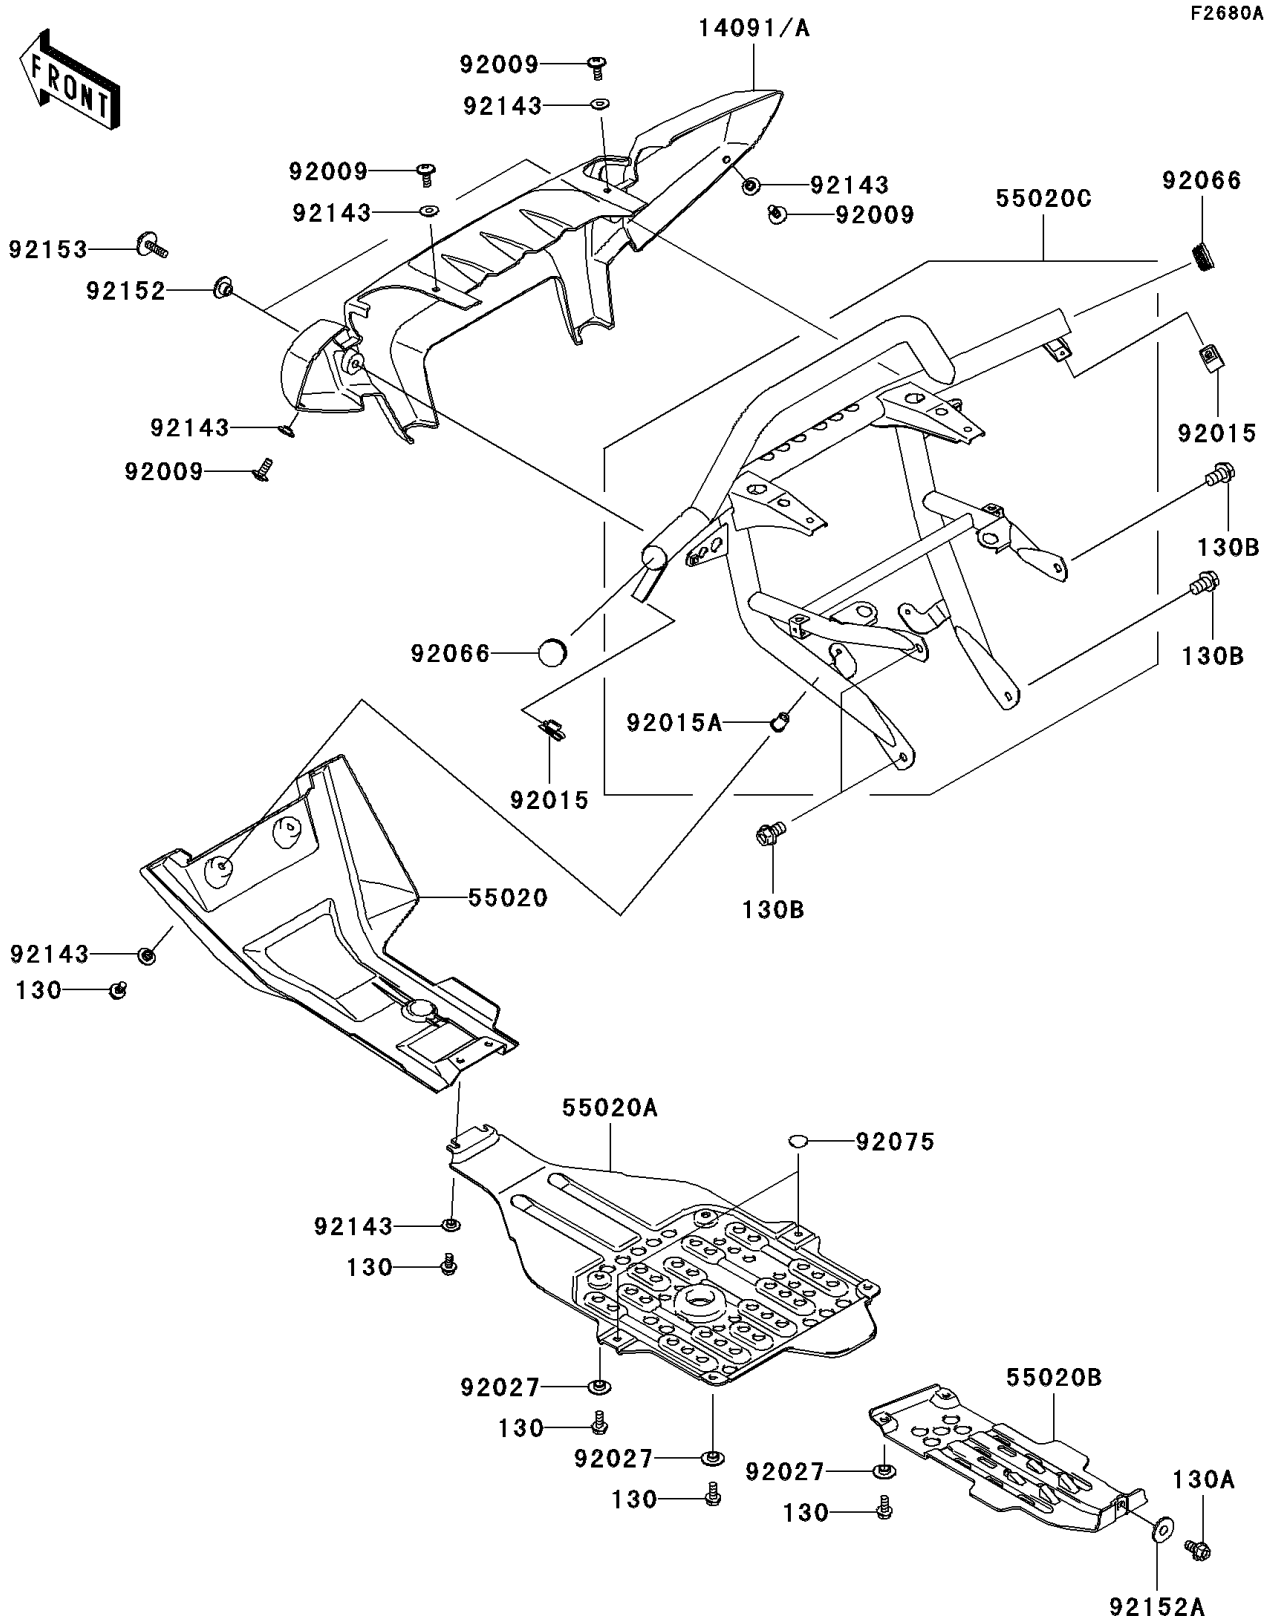

2007 Brute Force 750 4x4i PARTS DIAGRAM

Guard(s)(B7F/B7FA)

2007 Brute Force 750 4x4i PARTS LIST

Guard(s)(B7F/B7FA)

ITEM NAME	PART NUMBER	QUANTITY
BOLT-FLANGED,6X14 (Ref # 130)	130J0614	10
BOLT-FLANGED,8X14 (Ref # 130A)	130J0814	1
BOLT-FLANGED,10X16 (Ref # 130B)	130J1016	4
COVER,FRONT BUMPER,CAMOUFLAGE (Ref # 14091A)	14091-0684-16D	1
GUARD,FRONT SKID,F.BLACK (Ref # 55020)	55020-0064-6Z	1
GUARD,ENGINE (Ref # 55020A)	55020-0065	1
GUARD,REAR GEAR BOX (Ref # 55020B)	55020-0105	1
GUARD,FRONT,W.BLACK (Ref # 55020C)	55020-0270-388	1
SCREW,6X16 (Ref # 92009)	92009-1621	4
NUT,6MM (Ref # 92015)	92015-1602	2
NUT,POP,6MM,L=16.5 (Ref # 92015A)	92015-1792	2
COLLAR,L=4.7 (Ref # 92027)	92027-1964	6
PLUG (Ref # 92066)	92066-0035	2
DAMPER,RUBBER (Ref # 92075)	92075-261	2
COLLAR (Ref # 92143)	92143-1087	8
COLLAR (Ref # 92152)	92152-0181	2
COLLAR (Ref # 92152A)	92152-0198	1
BOLT,SOCKET,6X22 (Ref # 92153)	92153-0665	2