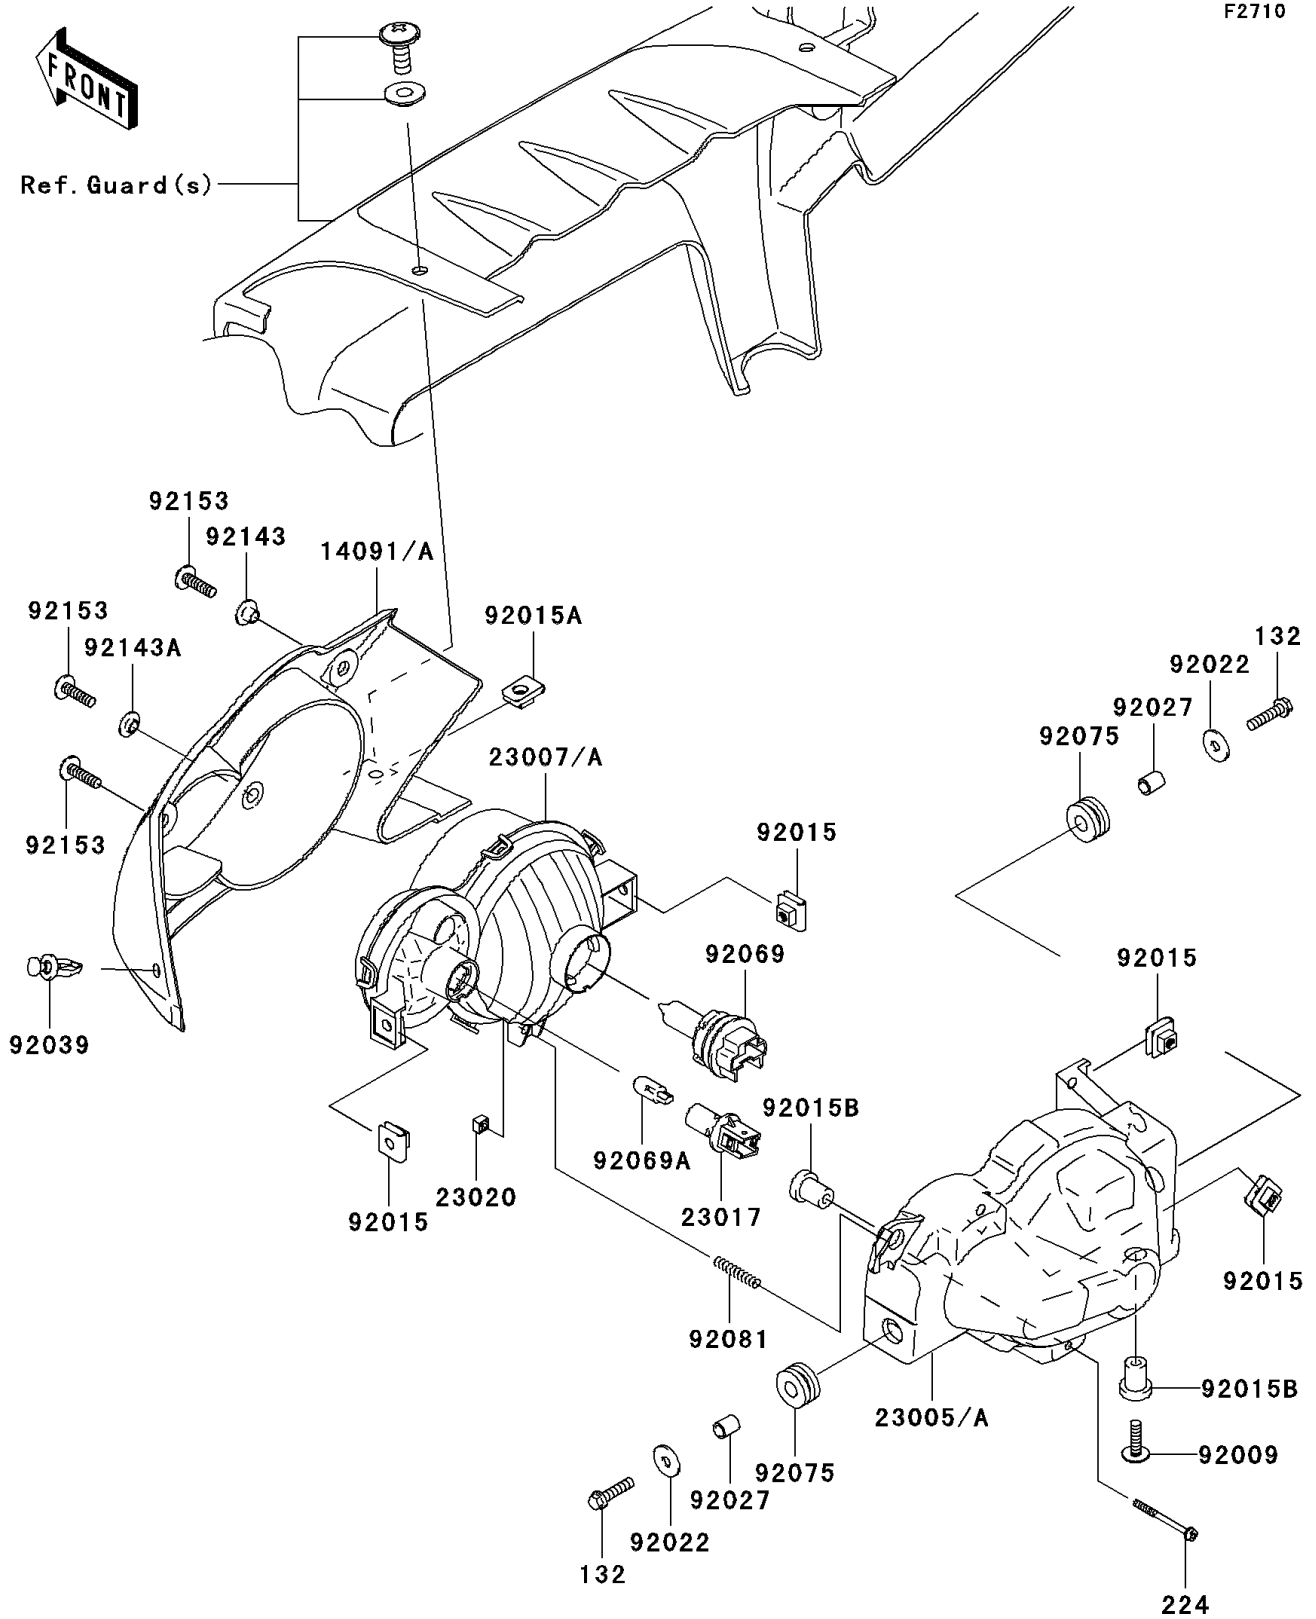

2007 Brute Force 750 4x4i PARTS DIAGRAM

Headlight(s)

F2710

2007 Brute Force 750 4x4i PARTS LIST

Headlight(s)

ITEM NAME	PART NUMBER	QUANTITY
BOLT-FLANGED-SMALL,6X25 (Ref # 132)	132H0625	4
SCREW-PAN-WP-CROS,4X45 (Ref # 224)	224D0445	2
COVER,HEAD LAMP,LH,F.BLACK (Ref # 14091)	14091-0132-6Z	1
COVER,HEAD LAMP,RH,F.BLACK (Ref # 14091A)	14091-0133-6Z	1
BODY-COMP-HEAD LAMP,LH (Ref # 23005)	23005-0006	1
BODY-COMP-HEAD LAMP,RH (Ref # 23005A)	23005-0007	1
LENS-COMP,HEAD LAMP,LH (Ref # 23007)	23007-0024	1
LENS-COMP,HEAD LAMP,RH (Ref # 23007A)	23007-0025	1
SOCKET,HEAD LAMP (Ref # 23017)	23017-0001	2
NUT,4MM,FOCUS ADJUST (Ref # 23020)	23020-018	2
SCREW,6X22 (Ref # 92009)	92009-1664	2
NUT,6MM (Ref # 92015)	92015-1094	8
NUT,6MM (Ref # 92015A)	92015-1602	2
NUT,RUBBER,6MM (Ref # 92015B)	92015-1692	4
WASHER,6.5X20X1.6 (Ref # 92022)	92022-125	4
COLLAR,6.8X10X12 (Ref # 92027)	92027-162	4
RIVET (Ref # 92039)	92039-1229	2
BULB,12V 40/40W (Ref # 92069)	92069-0005	2
BULB,12V 5W (Ref # 92069A)	92069-0006	2
DAMPER (Ref # 92075)	92075-1690	4
SPRING,FOCUS ADJUST (Ref # 92081)	92081-1896	2
COLLAR (Ref # 92143)	92143-1057	2
COLLAR (Ref # 92143A)	92143-1087	2
BOLT,SOCKET,6X22 (Ref # 92153)	92153-0574	6