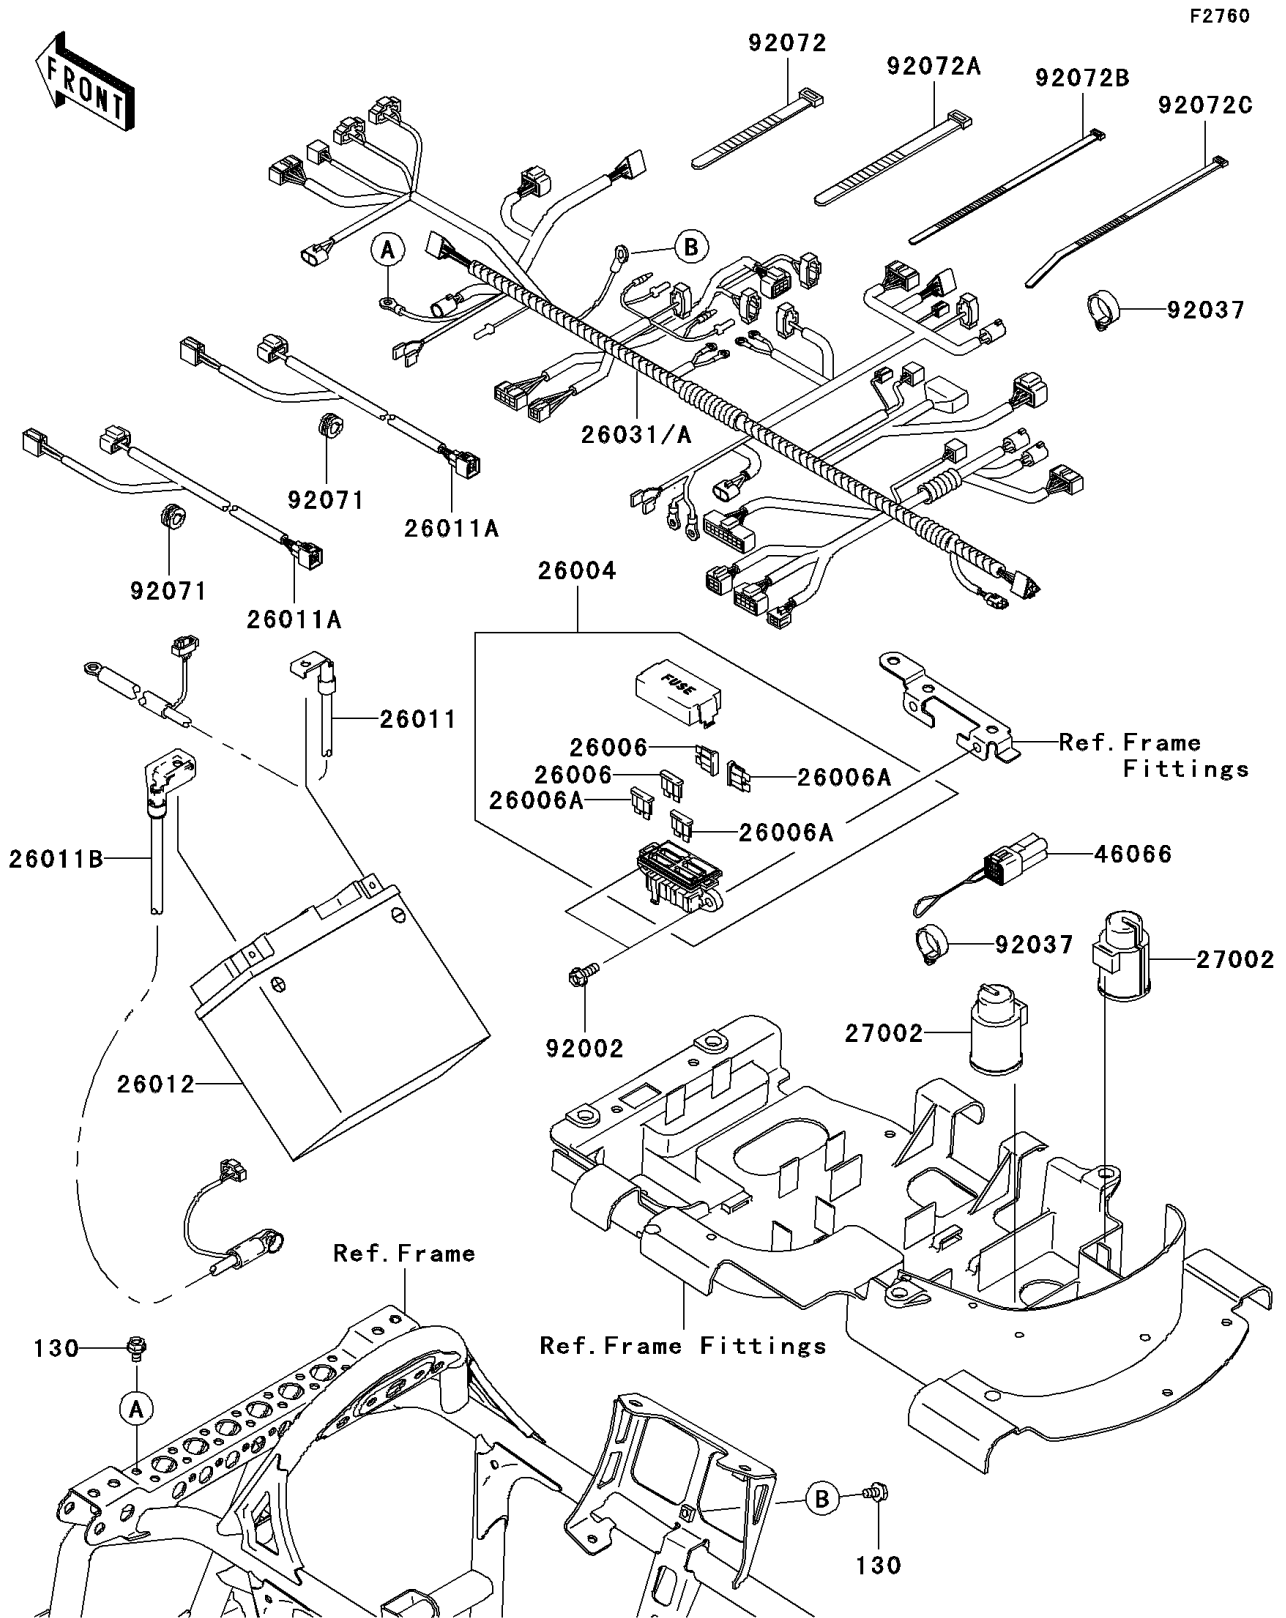

2007 Brute Force 750 4x4i PARTS DIAGRAM

Chassis Electrical Equipment

2007 Brute Force 750 4x4i PARTS LIST

Chassis Electrical Equipment

ITEM NAME	PART NUMBER	QUANTITY
BOLT-FLANGED,6X10 (Ref # 130)	130J0610	2
FUSE-ASSY (Ref # 26004)	26004-0011	1
FUSE,30A (Ref # 26006)	26006-0004	2
FUSE,10A (Ref # 26006A)	26006-0005	3
WIRE-LEAD,BATTERY(-) (Ref # 26011)	26011-0026	1
WIRE-LEAD,HEAD LAMP (Ref # 26011A)	26011-0052	2
WIRE-LEAD,BATTERY(+) (Ref # 26011B)	26011-0053	1
BATTERY,MF,KMX14-BS,12V 12AH (Ref # 26012)	26012-1414	1
HARNESS,MAIN (Ref # 26031A)	26031-0441	1
RELAY-ASSY (Ref # 27002)	27002-1095	2
CONNECTOR-ASSY,RESET (Ref # 46066)	46066-0001	1
BOLT,6X16 (Ref # 92002)	92002-1571	2
CLAMP,HOSE (Ref # 92037)	92037-1827	10
GROMMET (Ref # 92071)	92071-1128	2
BAND,L=123 (Ref # 92072)	92072-030	3
BAND,L=149 (Ref # 92072A)	92072-031	1
BAND,L=188 (Ref # 92072B)	92072-1239	4
BAND,L=292.1 (Ref # 92072C)	92072-3509	1