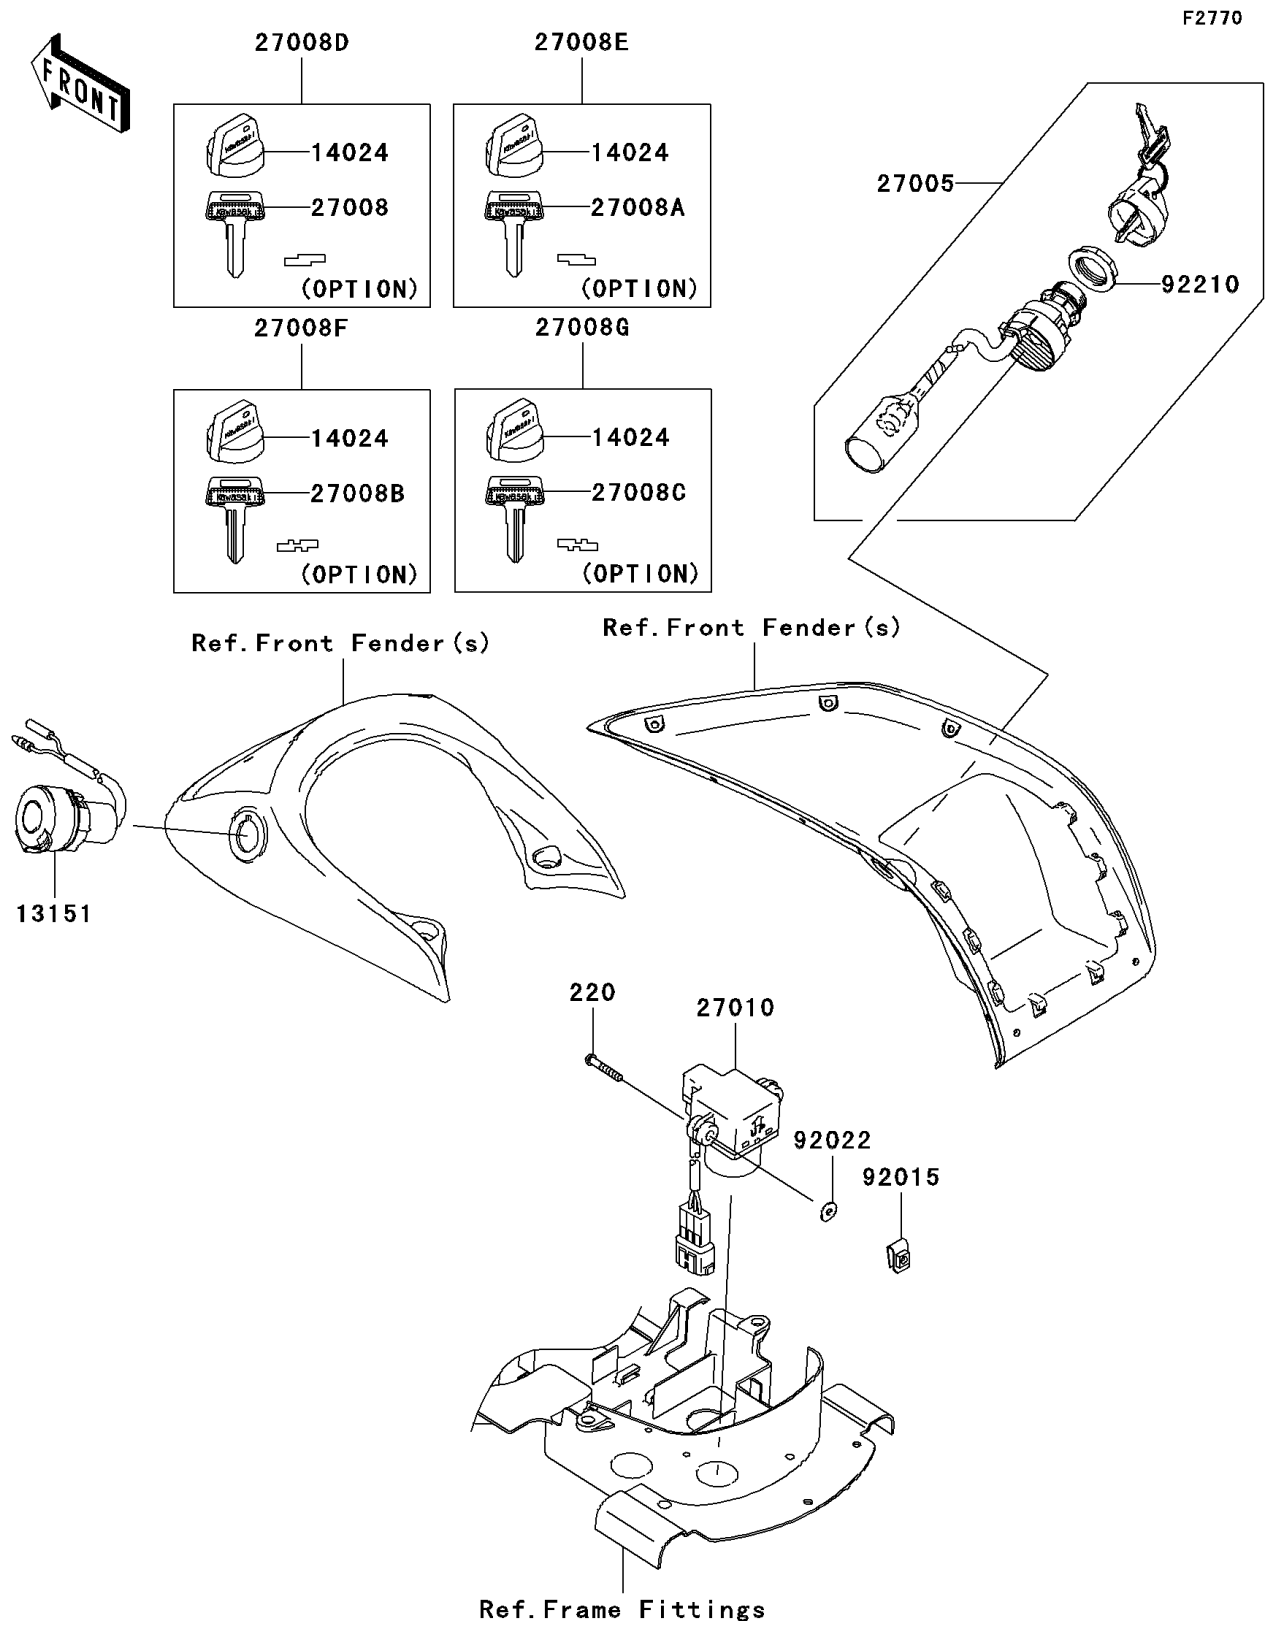

2007 Brute Force 750 4x4i PARTS DIAGRAM

Ignition Switch

2007 Brute Force 750 4x4i PARTS LIST

Ignition Switch

ITEM NAME	PART NUMBER	QUANTITY
SCREW-PAN-CROS,4X25 (Ref # 220)	220B0425	2
SWITCH-COMP,D.C.TERMINAL (Ref # 13151)	13151-0003	1
COVER,KEY (Ref # 14024)	14024-1551	4
SWITCH-ASSY-IGNITION (Ref # 27005)	27005-0019	1
KEY-LOCK,BLANK (Ref # 27008)	27008-1041	1
KEY-LOCK,BLANK (Ref # 27008A)	27008-1042	1
KEY-LOCK,BLANK (Ref # 27008B)	27008-1043	1
KEY-LOCK,BLANK (Ref # 27008C)	27008-1044	1
KEY-LOCK,BLANK,W/COVER (Ref # 27008D)	27008-1132	1
KEY-LOCK,BLANK,W/COVER (Ref # 27008E)	27008-1133	1
KEY-LOCK,BLANK,W/COVER (Ref # 27008F)	27008-1134	1
KEY-LOCK,BLANK,W/COVER (Ref # 27008G)	27008-1135	1
SWITCH,INVERT SENSOR (Ref # 27010)	27010-1421	1
NUT,4MM (Ref # 92015)	92015-1567	2
WASHER,4.3X12.5X1 (Ref # 92022)	92022-1888	2
NUT,IGNITION SWITCH (Ref # 92210)	92210-1109	1