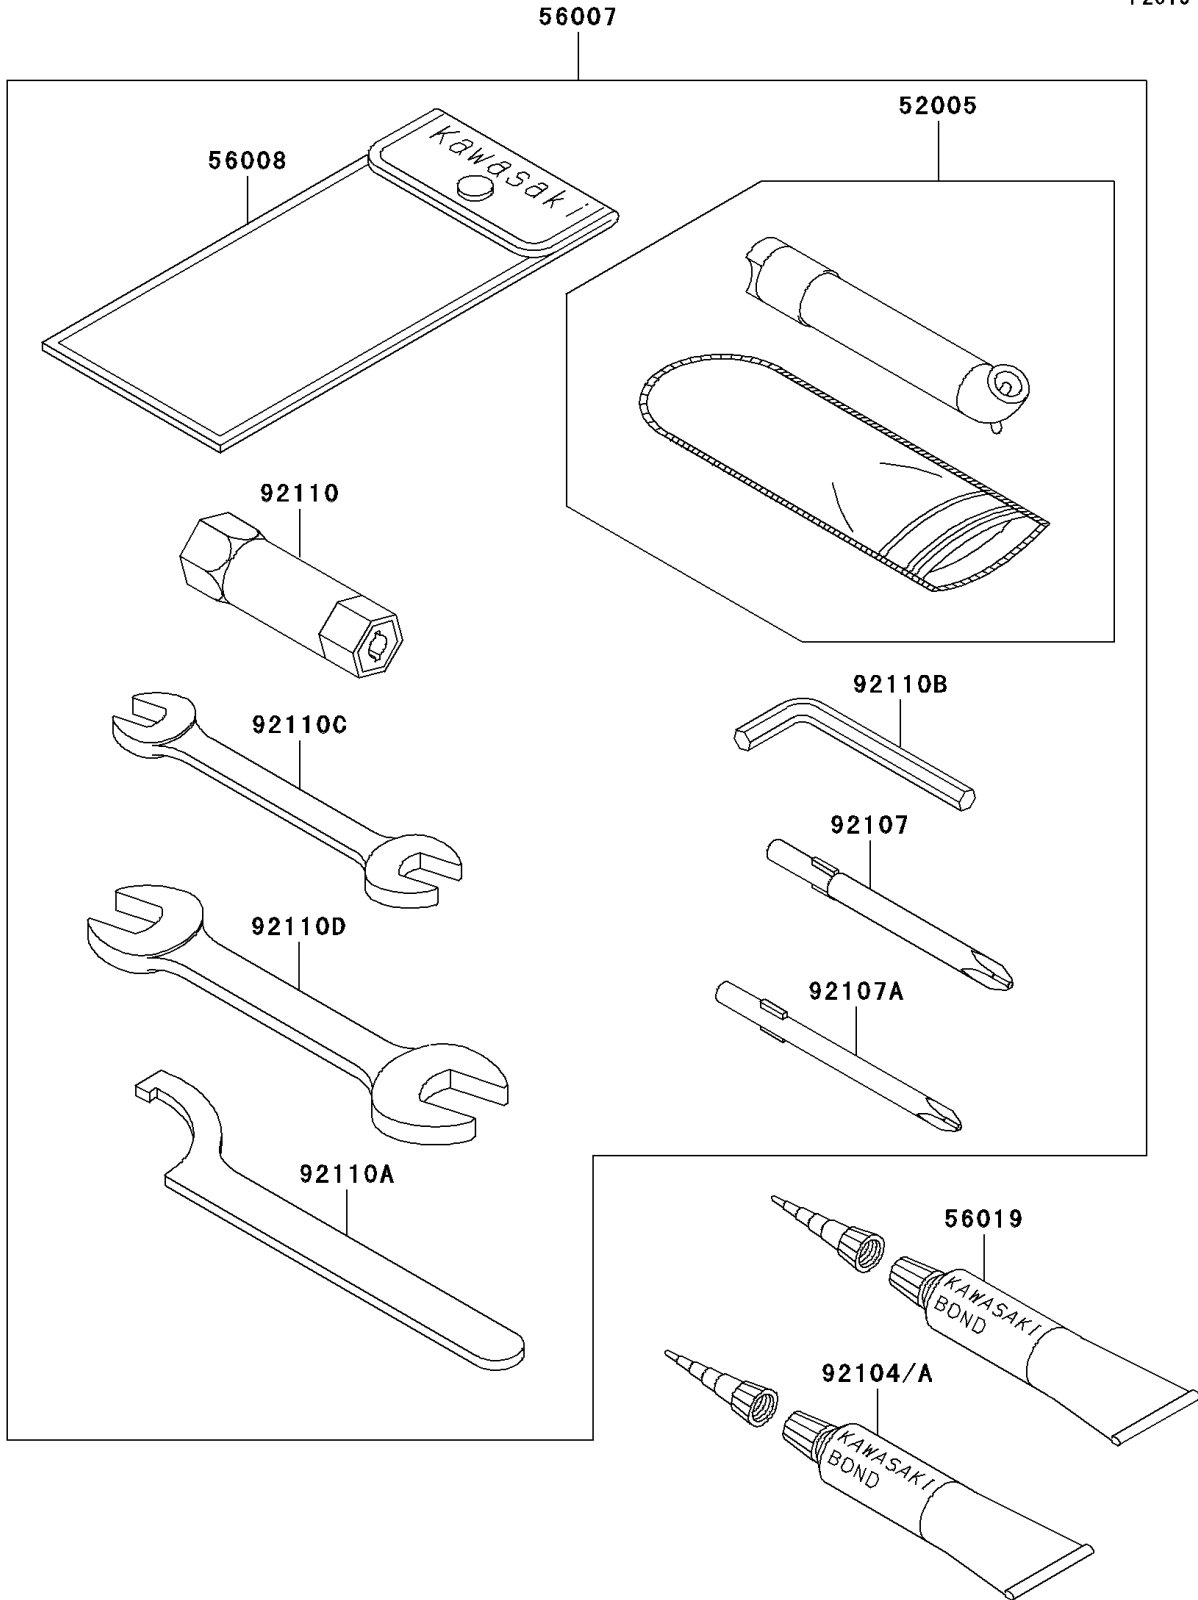

# 2006 Brute Force 750 4x4i PARTS DIAGRAM

Owner's Tools

F2810

## 2006 Brute Force 750 4x4i PARTS LIST

### Owner's Tools

ITEM NAME	PART NUMBER	QUANTITY
GAUGE,AIR (Ref # 52005)	52005-1082	1
TOOL-KIT (Ref # 56007)	56007-0014	1
BAG,TOOL (Ref # 56008)	56008-1007	1
THREE BOND TB1211,HT/RS,WHITE (Ref # 56019)	56019-120	1
GASKET-LIQUID,TB1211F (Ref # 92104)	92104-0004	1
GASKET-LIQUID,TB1216,GRAY (Ref # 92104A)	92104-1063	1
TOOL-DRIVER,#3PHILLIPS (Ref # 92107)	92107-005	1
TOOL-DRIVER,#2PHILLIPS (Ref # 92107A)	92107-1053	1
TOOL-WRENCH,BOX,16MM (Ref # 92110)	92110-1116	1
TOOL-WRENCH,HOOK (Ref # 92110A)	92110-1129	1
TOOL-WRENCH,ALLEN,3MM (Ref # 92110B)	92110-1140	1
TOOL-WRENCH,OPEN END,10X12 (Ref # 92110C)	92110-1152	1
TOOL-WRENCH,OPEN END,14X17 (Ref # 92110D)	92110-1153	1