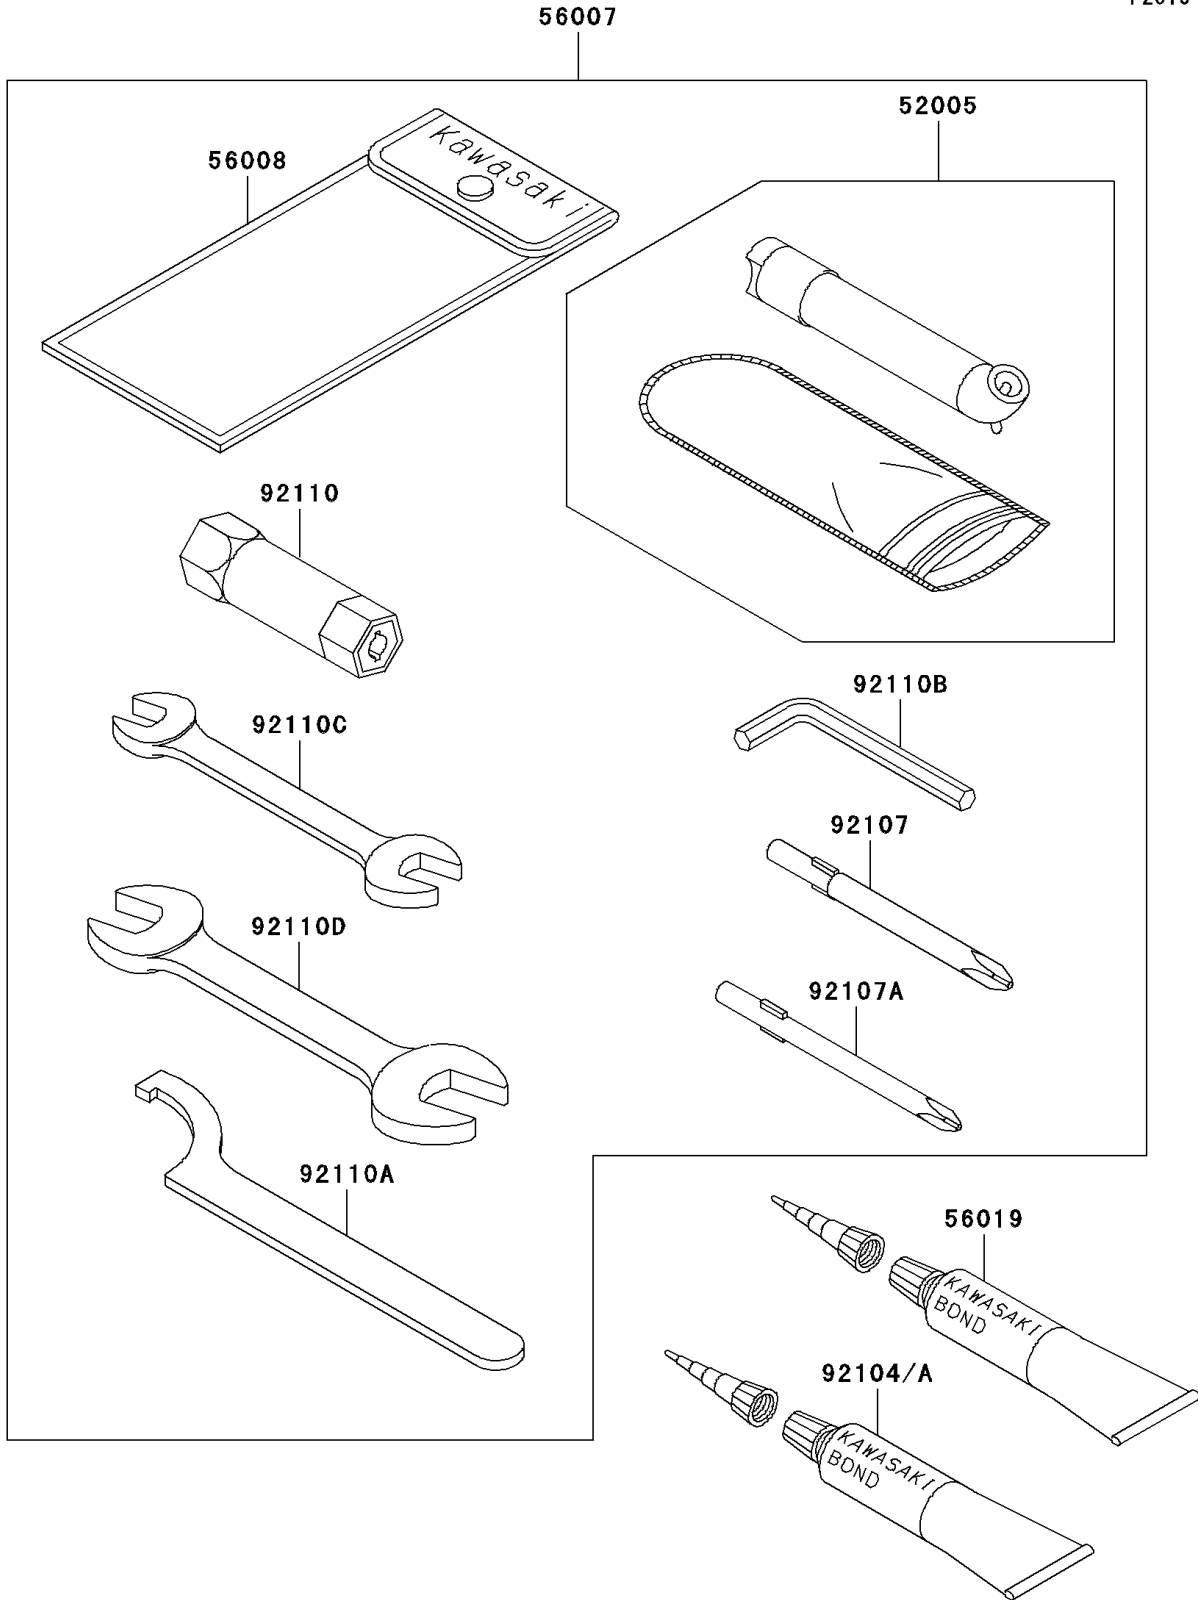

2007 Brute Force 750 4x4i PARTS DIAGRAM

Owner's Tools

F2810

2007 Brute Force 750 4x4i PARTS LIST

Owner's Tools

ITEM NAME	PART NUMBER	QUANTITY
GAUGE,AIR (Ref # 52005)	52005-1082	1
TOOL-KIT (Ref # 56007)	56007-0014	1
BAG,TOOL (Ref # 56008)	56008-1007	1
THREE BOND TB1211,HT/RS,WHITE (Ref # 56019)	56019-120	1
GASKET-LIQUID,TB1211F (Ref # 92104)	92104-0004	1
GASKET-LIQUID,TB1216,GRAY (Ref # 92104A)	92104-1063	1
TOOL-DRIVER,#3PHILLIPS (Ref # 92107)	92107-005	1
TOOL-DRIVER,#2PHILLIPS (Ref # 92107A)	92107-1053	1
TOOL-WRENCH,BOX,16MM (Ref # 92110)	92110-1116	1
TOOL-WRENCH,HOOK (Ref # 92110A)	92110-1129	1
TOOL-WRENCH,ALLEN,3MM (Ref # 92110B)	92110-1140	1
TOOL-WRENCH,OPEN END,10X12 (Ref # 92110C)	92110-1152	1
TOOL-WRENCH,OPEN END,14X17 (Ref # 92110D)	92110-1153	1