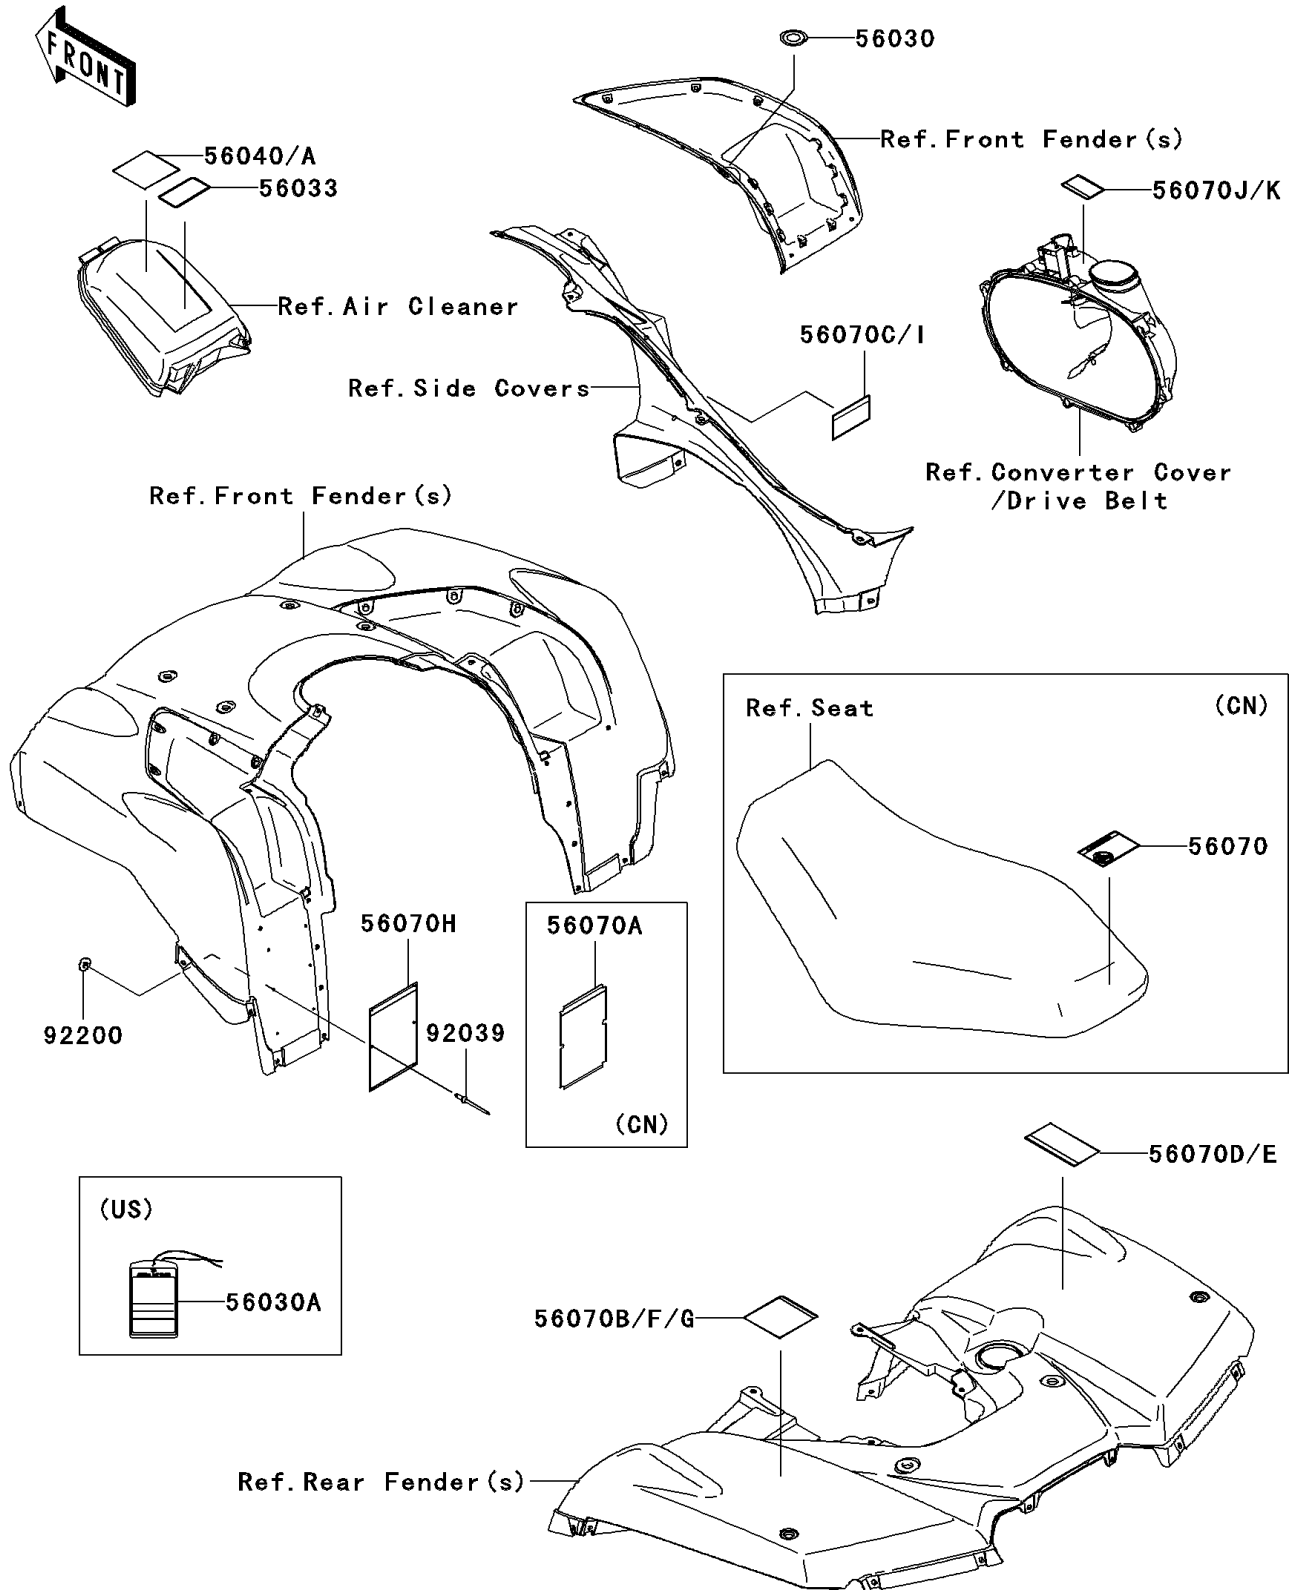

2007 Brute Force 750 4x4i PARTS DIAGRAM

Labels

F2860

2007 Brute Force 750 4x4i PARTS LIST

Labels

ITEM NAME	PART NUMBER	QUANTITY
LABEL,IGNITION SWITCH (Ref # 56030)	56030-0018	1
LABEL-MANUAL,AIR CLEANER (Ref # 56033)	56033-0064	1
LABEL-WARNING,UNDER 16 (Ref # 56040)	56040-1276	1
LABEL-WARNING,DRIVE BELT (Ref # 56070D)	56070-0038	1
LABEL-WARNING,TIRE&MAX LOAD (Ref # 56070F)	56070-0045	1
LABEL-WARNING,SERIOUS INJURY (Ref # 56070H)	56070-1151	1
LABEL-WARNING,SHIFT LEVER (Ref # 56070I)	56070-1170	1
LABEL-WARNING,CVT COVER (Ref # 56070J)	56070-1269	1
RIVET,3.2X8 (Ref # 92039)	92039-3763	6
WASHER,3.5X8X1 (Ref # 92200)	92200-1251	6
LABEL,HANGTAG (Ref # 56030A)	56030-0047	1
LABEL-WARNING,AGE (Ref # 56040A)	56040-1325	1
LABEL-WARNING,NO PASSENGER (Ref # 56070)	56070-0018	1
LABEL-WARNING,GENERAL (Ref # 56070A)	56070-0019	1
LABEL-WARNING,SHIFT LEVER(FREN (Ref # 56070C)	56070-0037	1
LABEL-WARNING,DRIVE BELT(FRENC (Ref # 56070E)	56070-0039	1
LABEL-WARNING,TIRE&MAX LOAD (Ref # 56070G)	56070-0071	1
LABEL-WARNING,CVT COVER(FRENCH (Ref # 56070K)	56070-1271	1