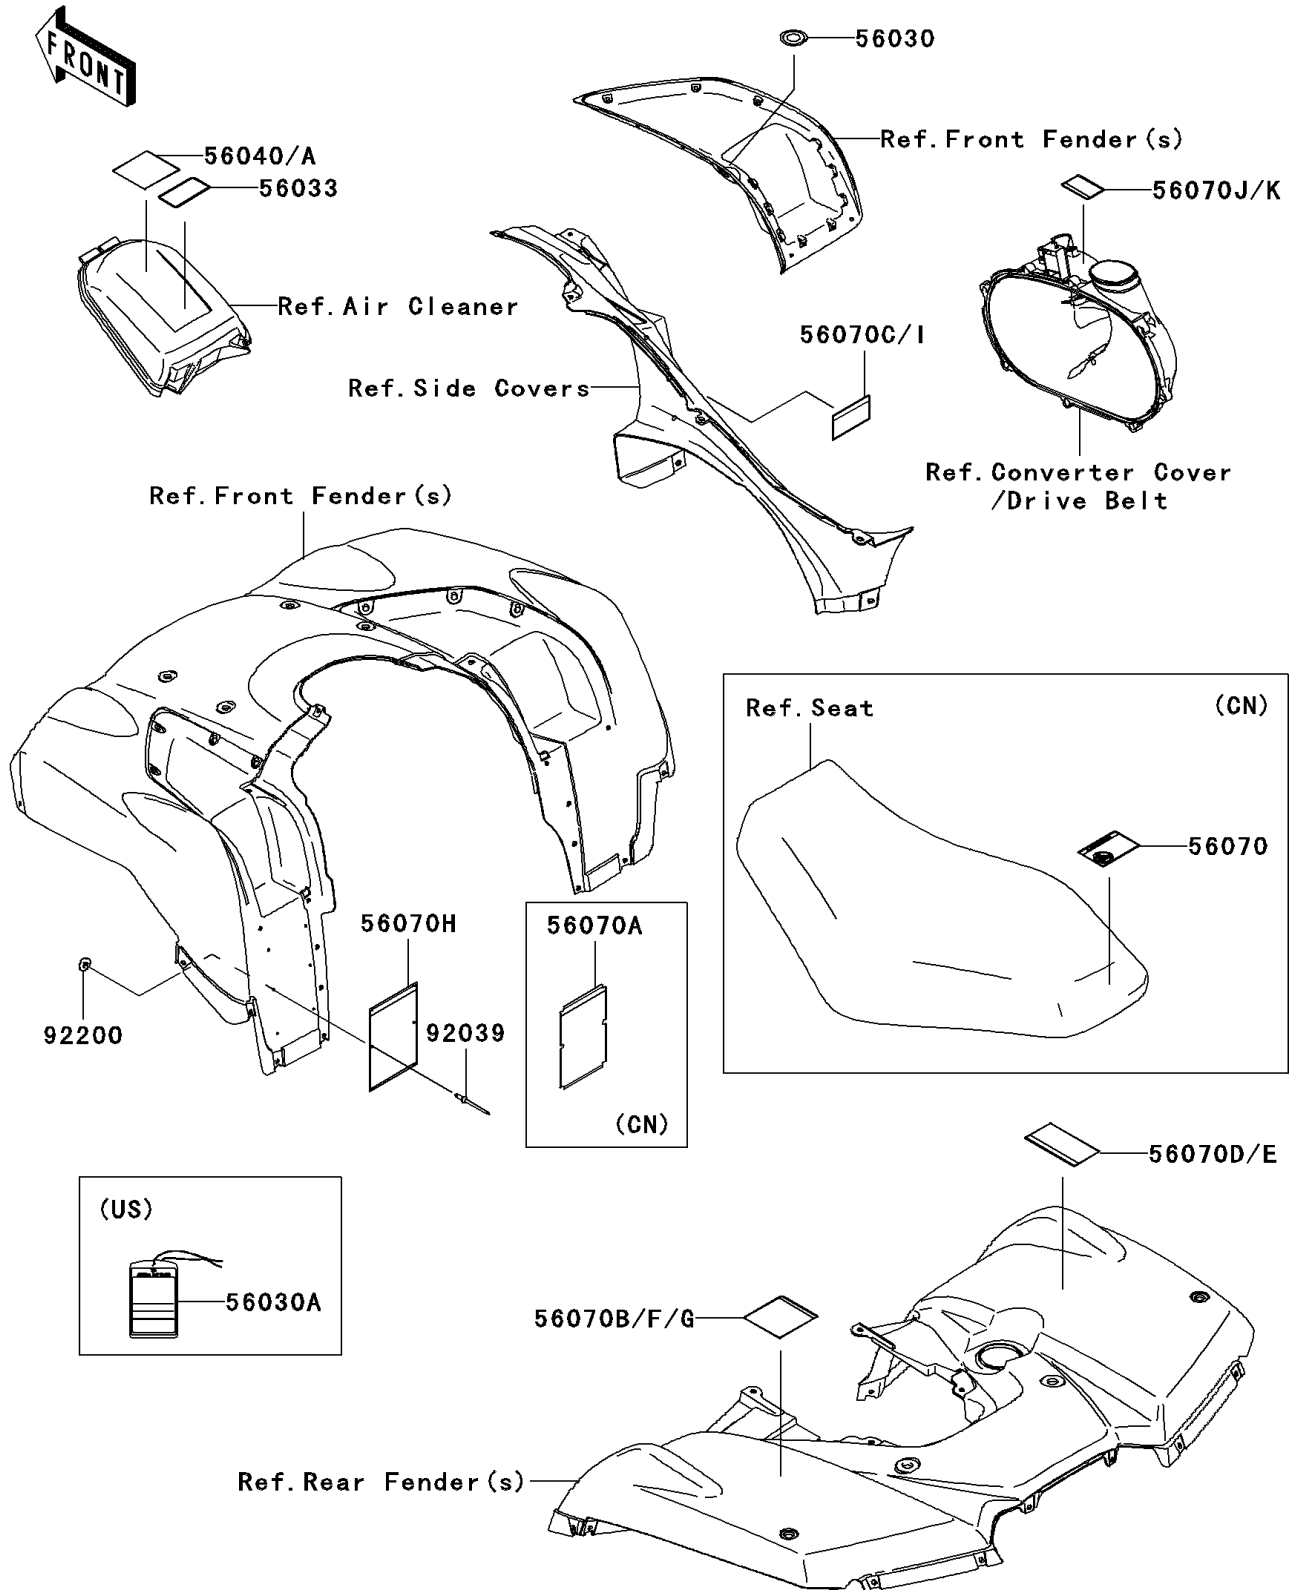

2007 Brute Force 750 4x4i PARTS DIAGRAM

Labels

F2860

2007 Brute Force 750 4x4i PARTS LIST

Labels

ITEM NAME	PART NUMBER	QUANTITY
LABEL,IGNITION SWITCH (Ref # 56030)	56030-0018	1
LABEL,HANGTAG (Ref # 56030A)	56030-0047	1
LABEL-MANUAL,AIR CLEANER (Ref # 56033)	56033-0064	1
LABEL-WARNING,UNDER 16 (Ref # 56040)	56040-1276	1
LABEL-WARNING,DRIVE BELT (Ref # 56070D)	56070-0038	1
LABEL-WARNING,TIRE&MAX LOAD (Ref # 56070F)	56070-0045	1
LABEL-WARNING,SERIOUS INJURY (Ref # 56070H)	56070-1151	1
LABEL-WARNING,SHIFT LEVER (Ref # 56070I)	56070-1170	1
LABEL-WARNING,CVT COVER (Ref # 56070J)	56070-1269	1
RIVET,3.2X8 (Ref # 92039)	92039-3763	6
WASHER,3.5X8X1 (Ref # 92200)	92200-1251	6