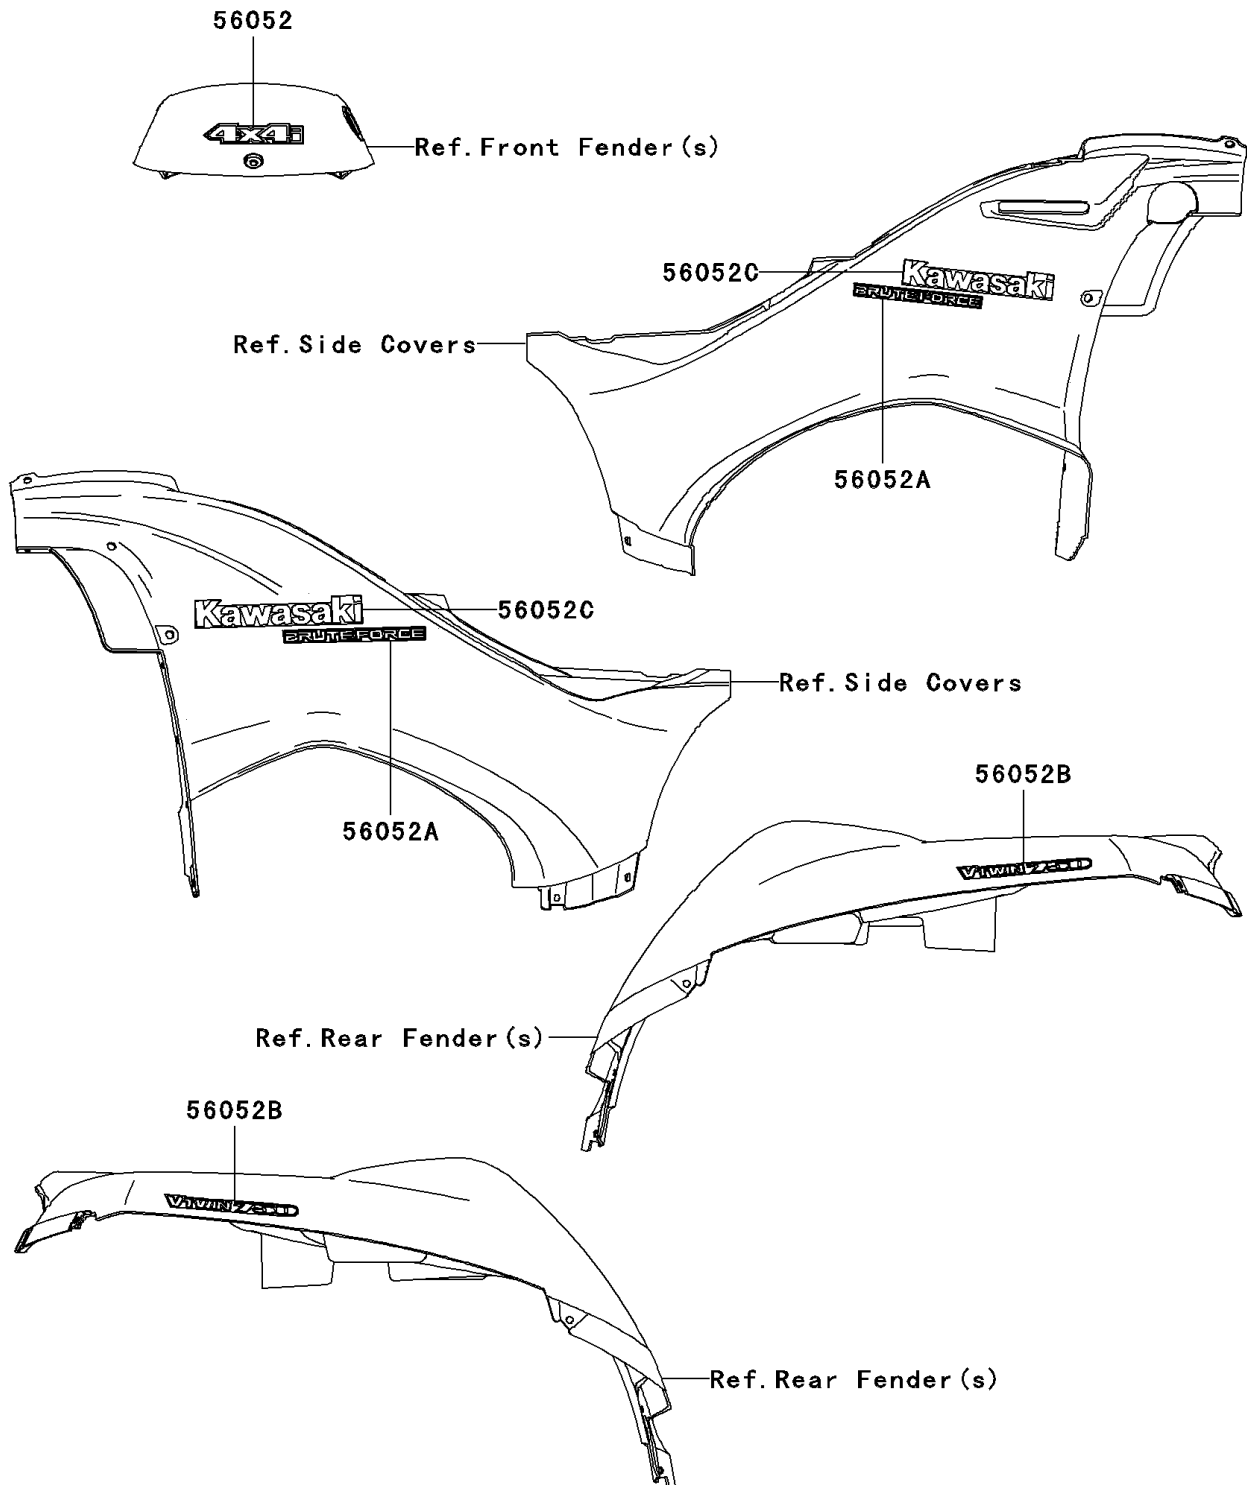

2006 Brute Force 750 4x4i PARTS DIAGRAM

Decals(B6F)

F2861

2006 Brute Force 750 4x4i PARTS LIST

Decals(B6F)

ITEM NAME	PART NUMBER	QUANTITY
MARK,TOP COVER,4X4I (Ref # 56052)	56052-0428	1
MARK,SIDE COVER,BRUTEFORCE (Ref # 56052A)	56052-0429	2
MARK,RR FENDER,V TWIN 750 (Ref # 56052B)	56052-0430	2
MARK,SIDE COVER,KAWASAKI (Ref # 56052C)	56052-0437	2