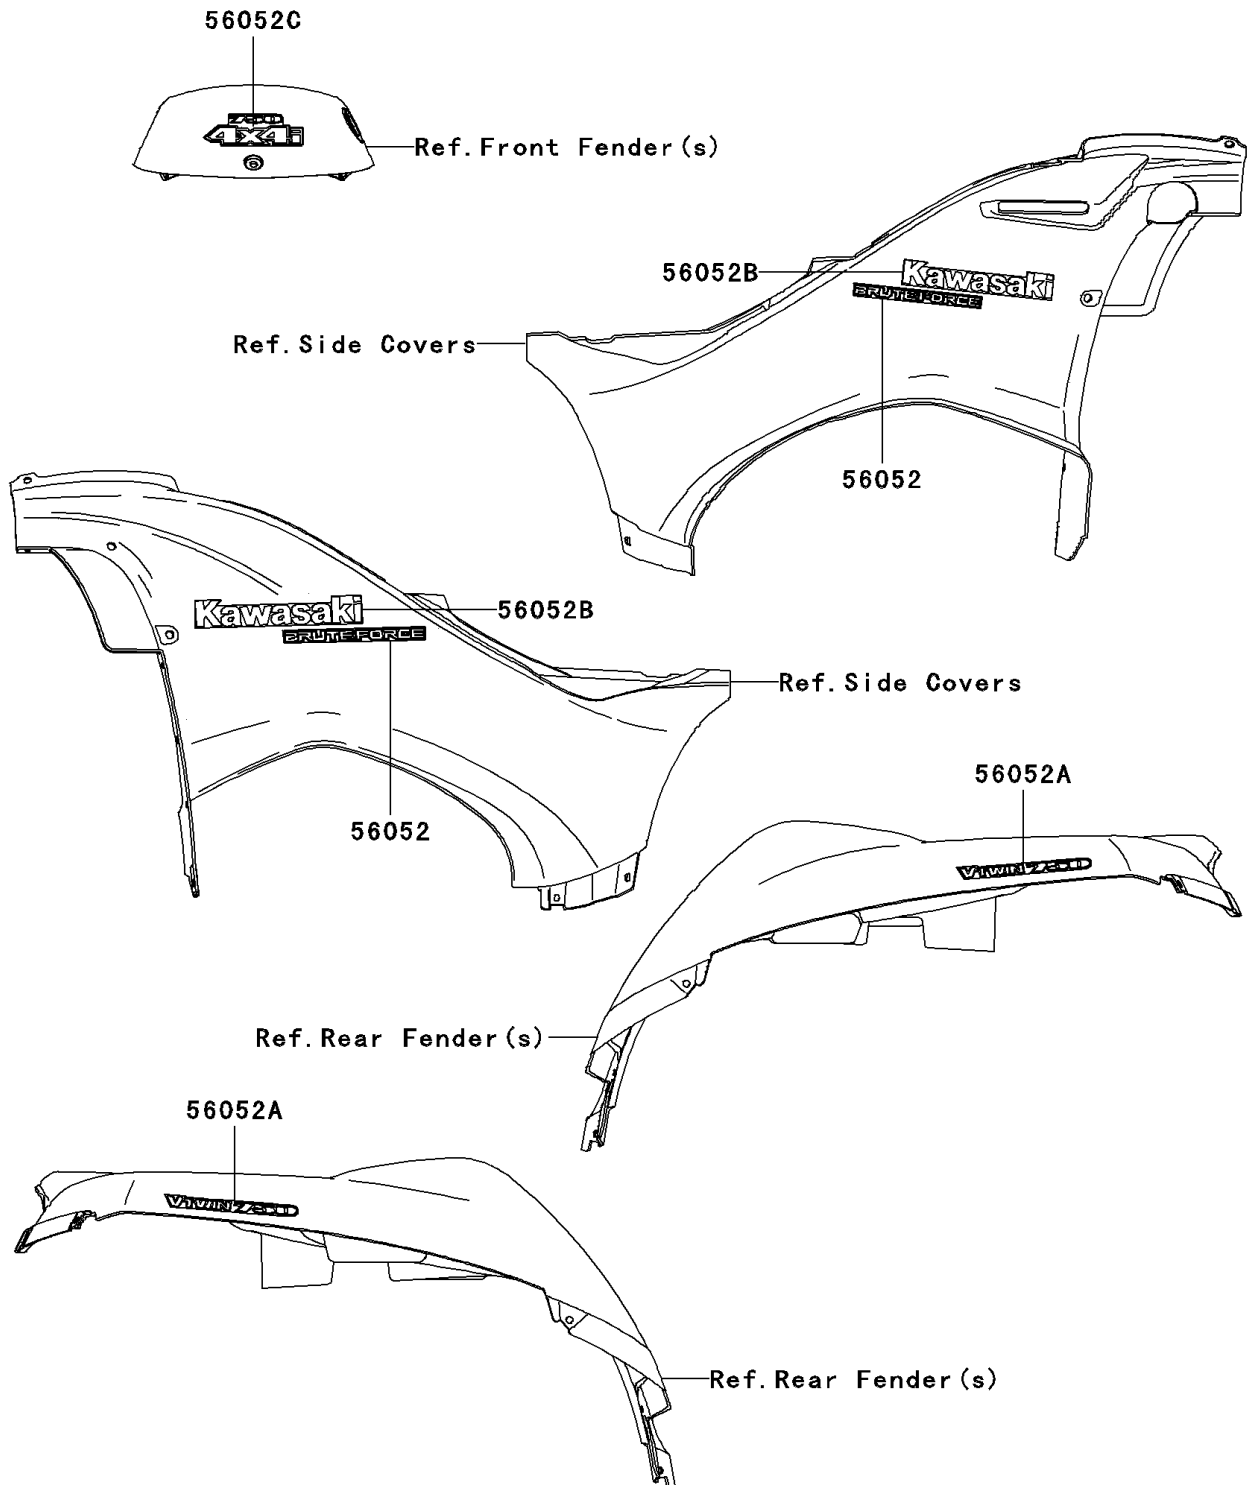

2007 Brute Force 750 4x4i PARTS DIAGRAM

Decals(B7F)

F2861A

2007 Brute Force 750 4x4i PARTS LIST

Decals(B7F)

ITEM NAME	PART NUMBER	QUANTITY
MARK,SIDE COVER,BRUTEFORCE (Ref # 56052)	56052-0429	2
MARK,RR FENDER,V TWIN 750 (Ref # 56052A)	56052-0430	2
MARK,SIDE COVER,KAWASAKI (Ref # 56052B)	56052-0437	2
MARK,TOP COVER,750 4X4I (Ref # 56052C)	56052-0905	1