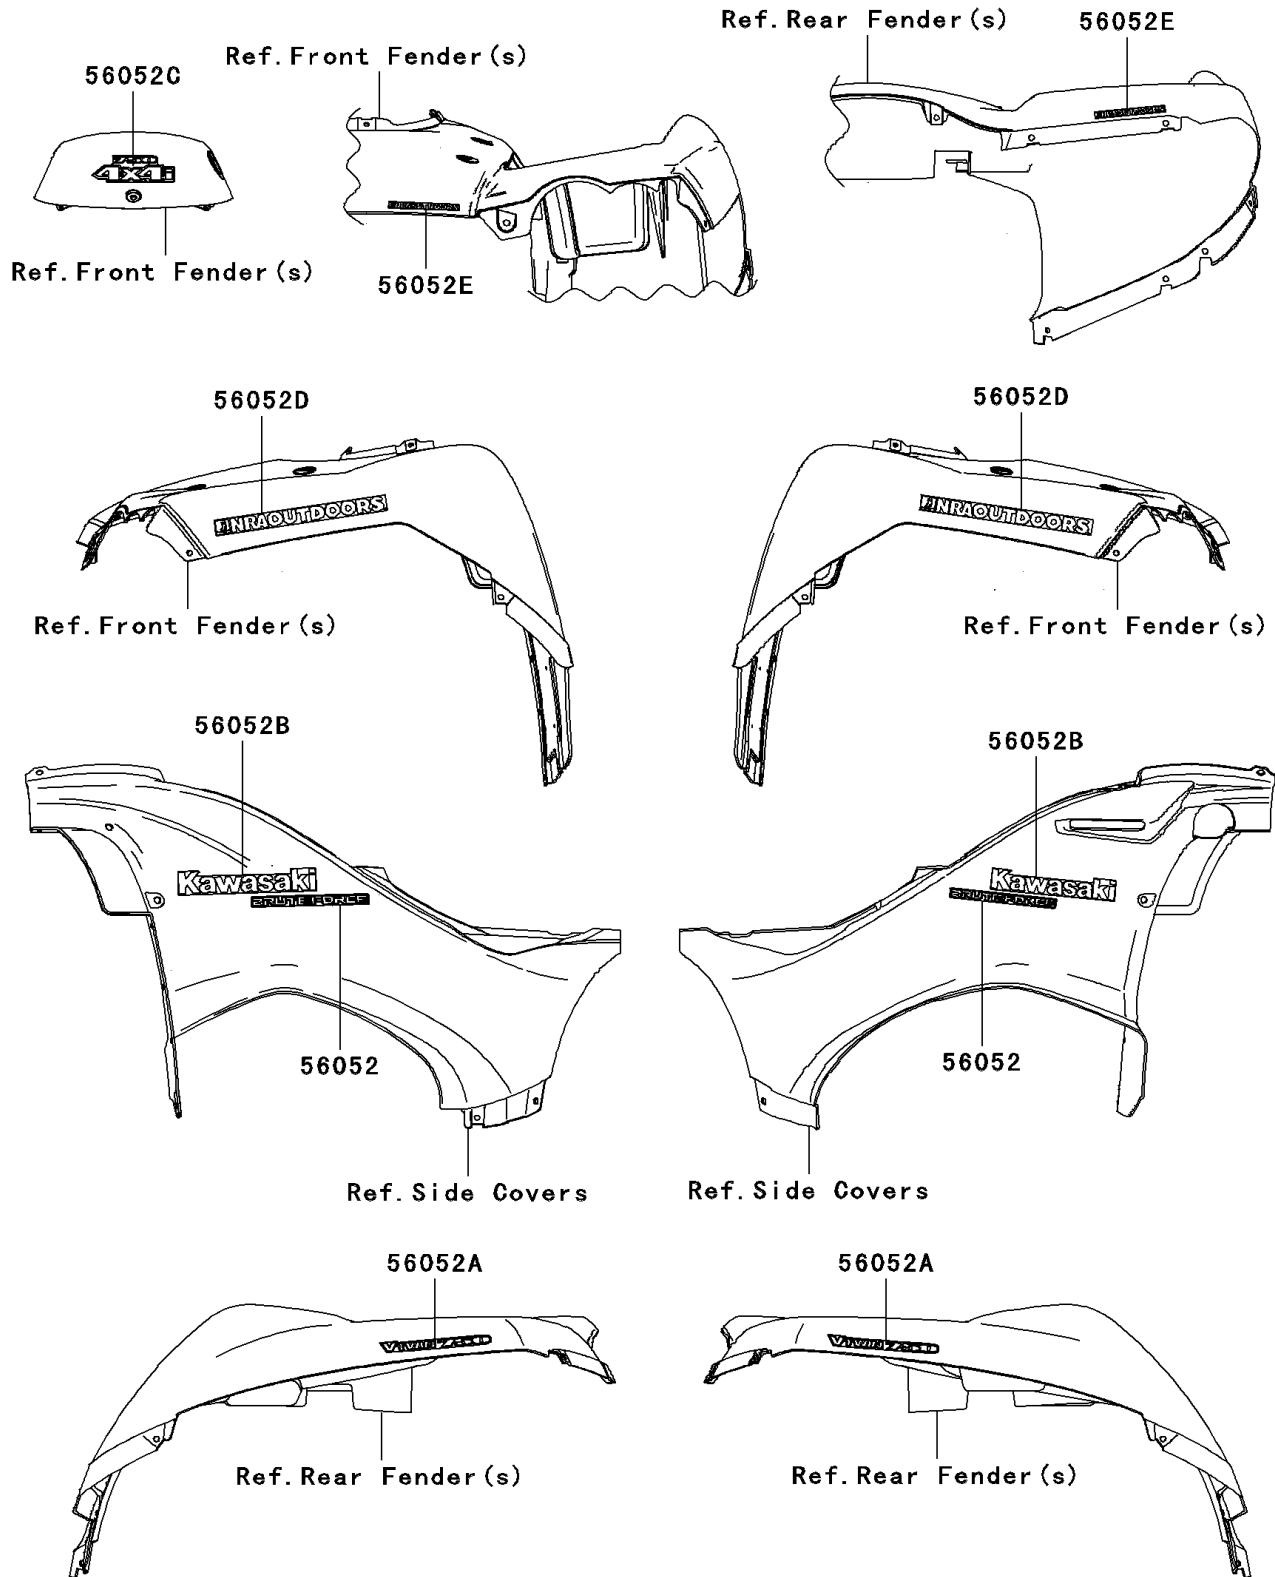

2007 Brute Force 750 4x4i PARTS DIAGRAM

Decals(B7FA)

F2861B

2007 Brute Force 750 4x4i PARTS LIST

Decals(B7FA)

ITEM NAME	PART NUMBER	QUANTITY
MARK,SIDE COVER,BRUTEFORCE (Ref # 56052)	56052-0429	2
MARK,RR FENDER,V TWIN 750 (Ref # 56052A)	56052-0430	2
MARK,SIDE COVER,KAWASAKI (Ref # 56052B)	56052-0437	2
MARK,TOP COVER,750 4X4I (Ref # 56052C)	56052-0905	1
MARK,FR FENDER,NRAOUTDOORS (Ref # 56052D)	56052-0950	2
MARK,NRAOUTDOORS (Ref # 56052E)	56052-0951	2