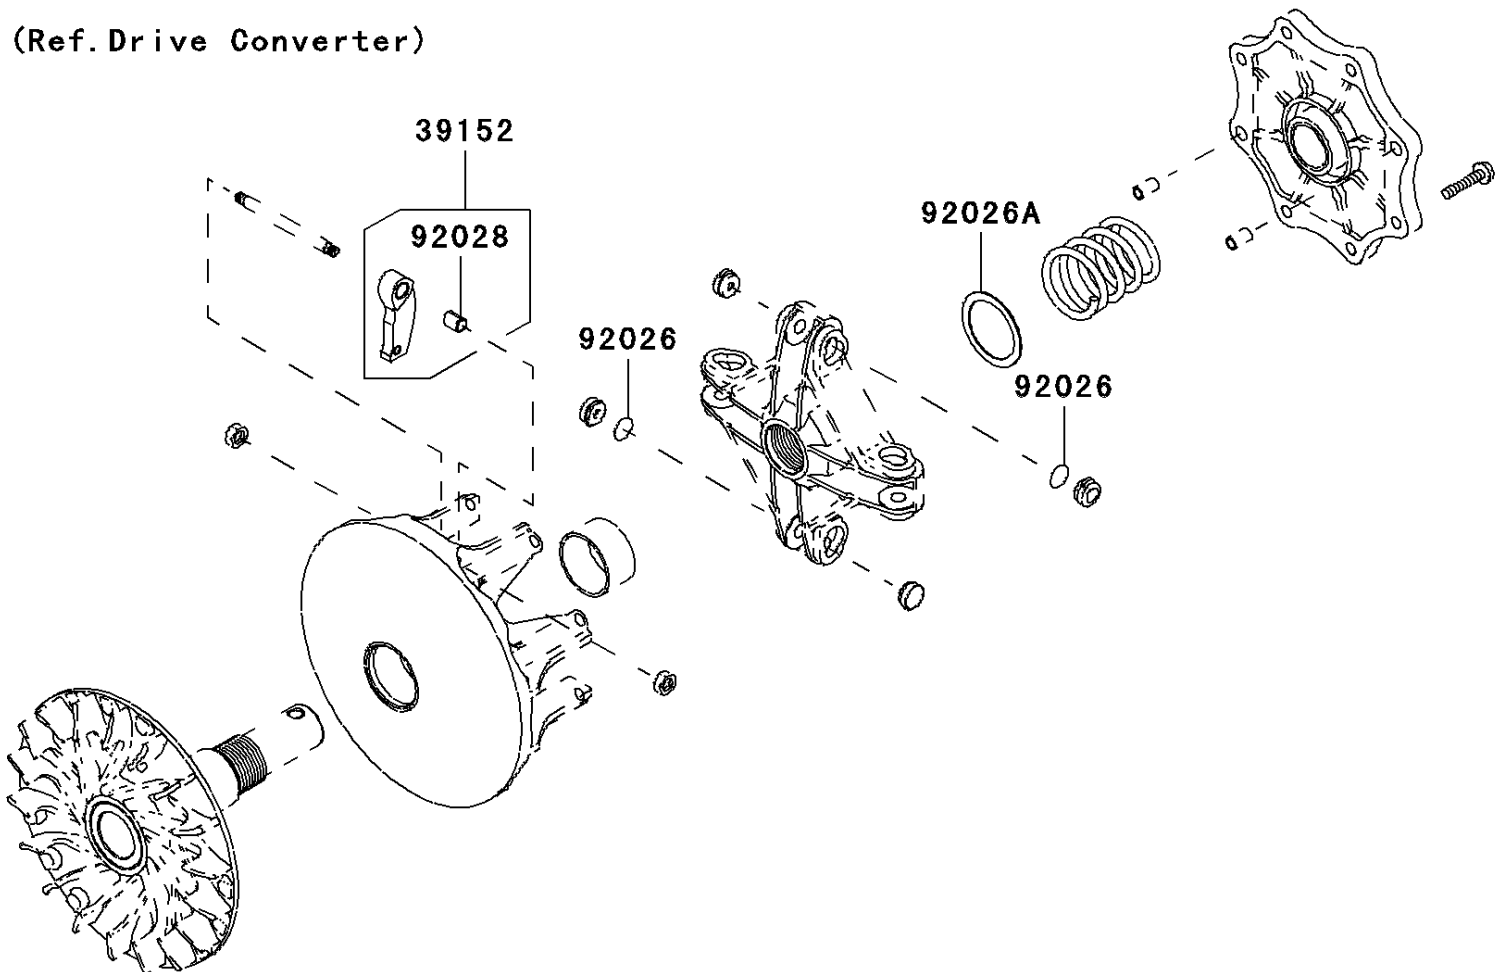

2007 Brute Force 750 4x4i PARTS DIAGRAM

Optional Parts(Drive Converter)

F2890

(Ref. Drive Converter)

2007 Brute Force 750 4x4i PARTS LIST

Optional Parts(Drive Converter)

ITEM NAME	PART NUMBER	QUANTITY
WEIGHT-RAMP (Ref # 39152)	39152-1088	4
SPACER,T=0.1 (Ref # 92026)	92026-0038	2
SPACER,39X49.5X1.0 (Ref # 92026A)	92026-1603	1
BUSHING (Ref # 92028)	92028-1973	4