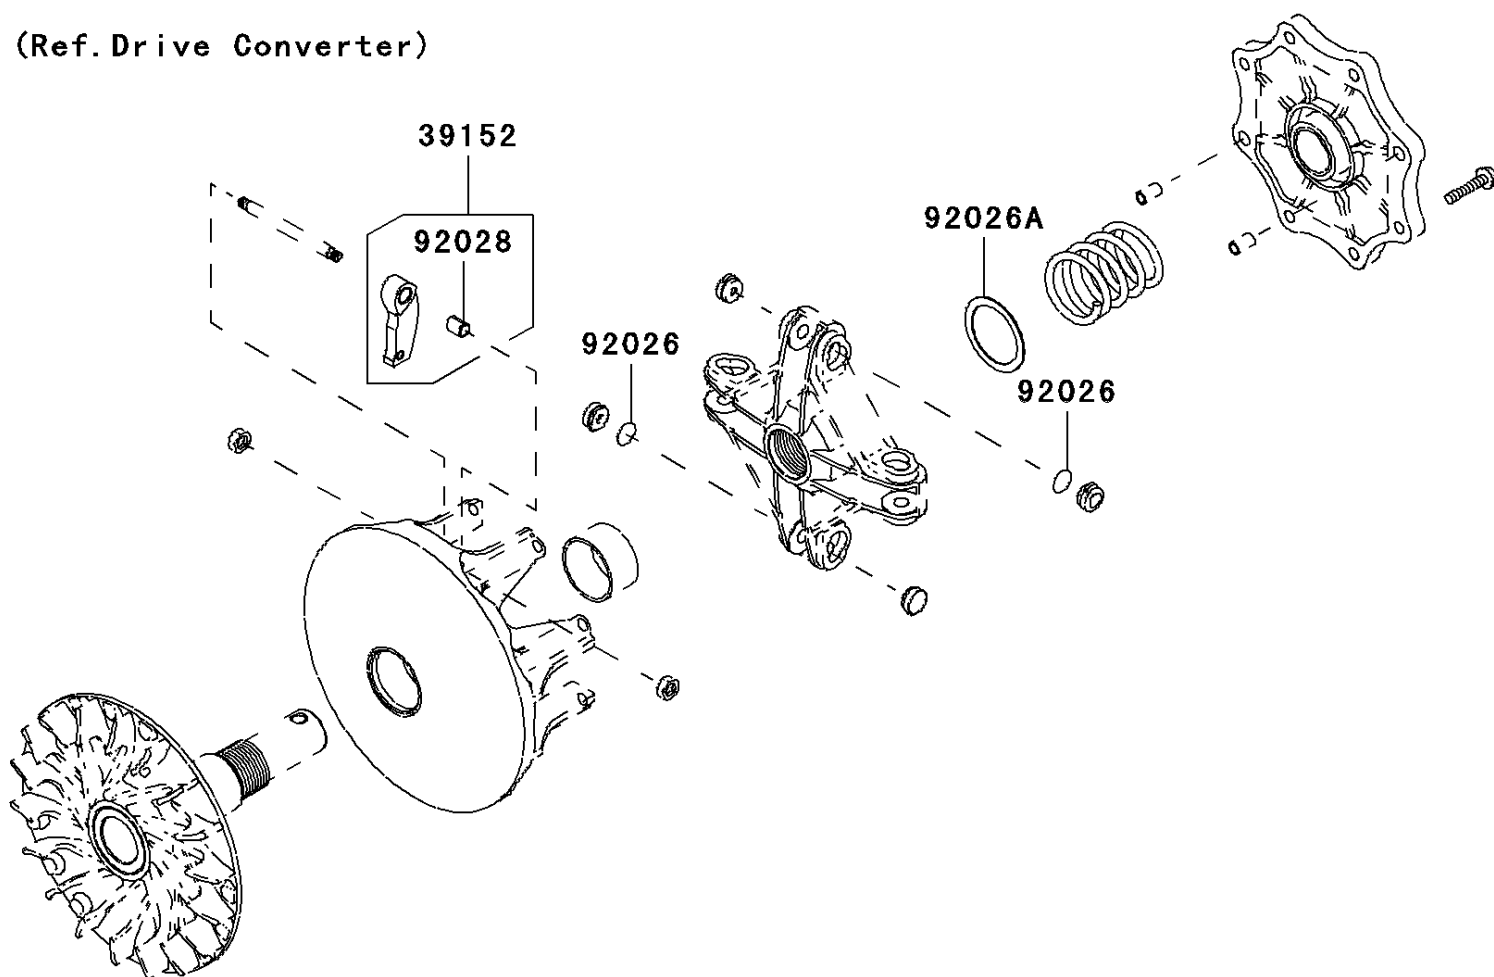

# 2007 Brute Force 750 4x4i PARTS DIAGRAM

Optional Parts(Drive Converter)

F2890

(Ref. Drive Converter)

## 2007 Brute Force 750 4x4i PARTS LIST

Optional Parts(Drive Converter)

ITEM NAME	PART NUMBER	QUANTITY
WEIGHT-RAMP (Ref # 39152)	39152-1088	4
SPACER,T=0.1 (Ref # 92026)	92026-0038	2
SPACER,39X49.5X1.0 (Ref # 92026A)	92026-1603	1
BUSHING (Ref # 92028)	92028-1973	4