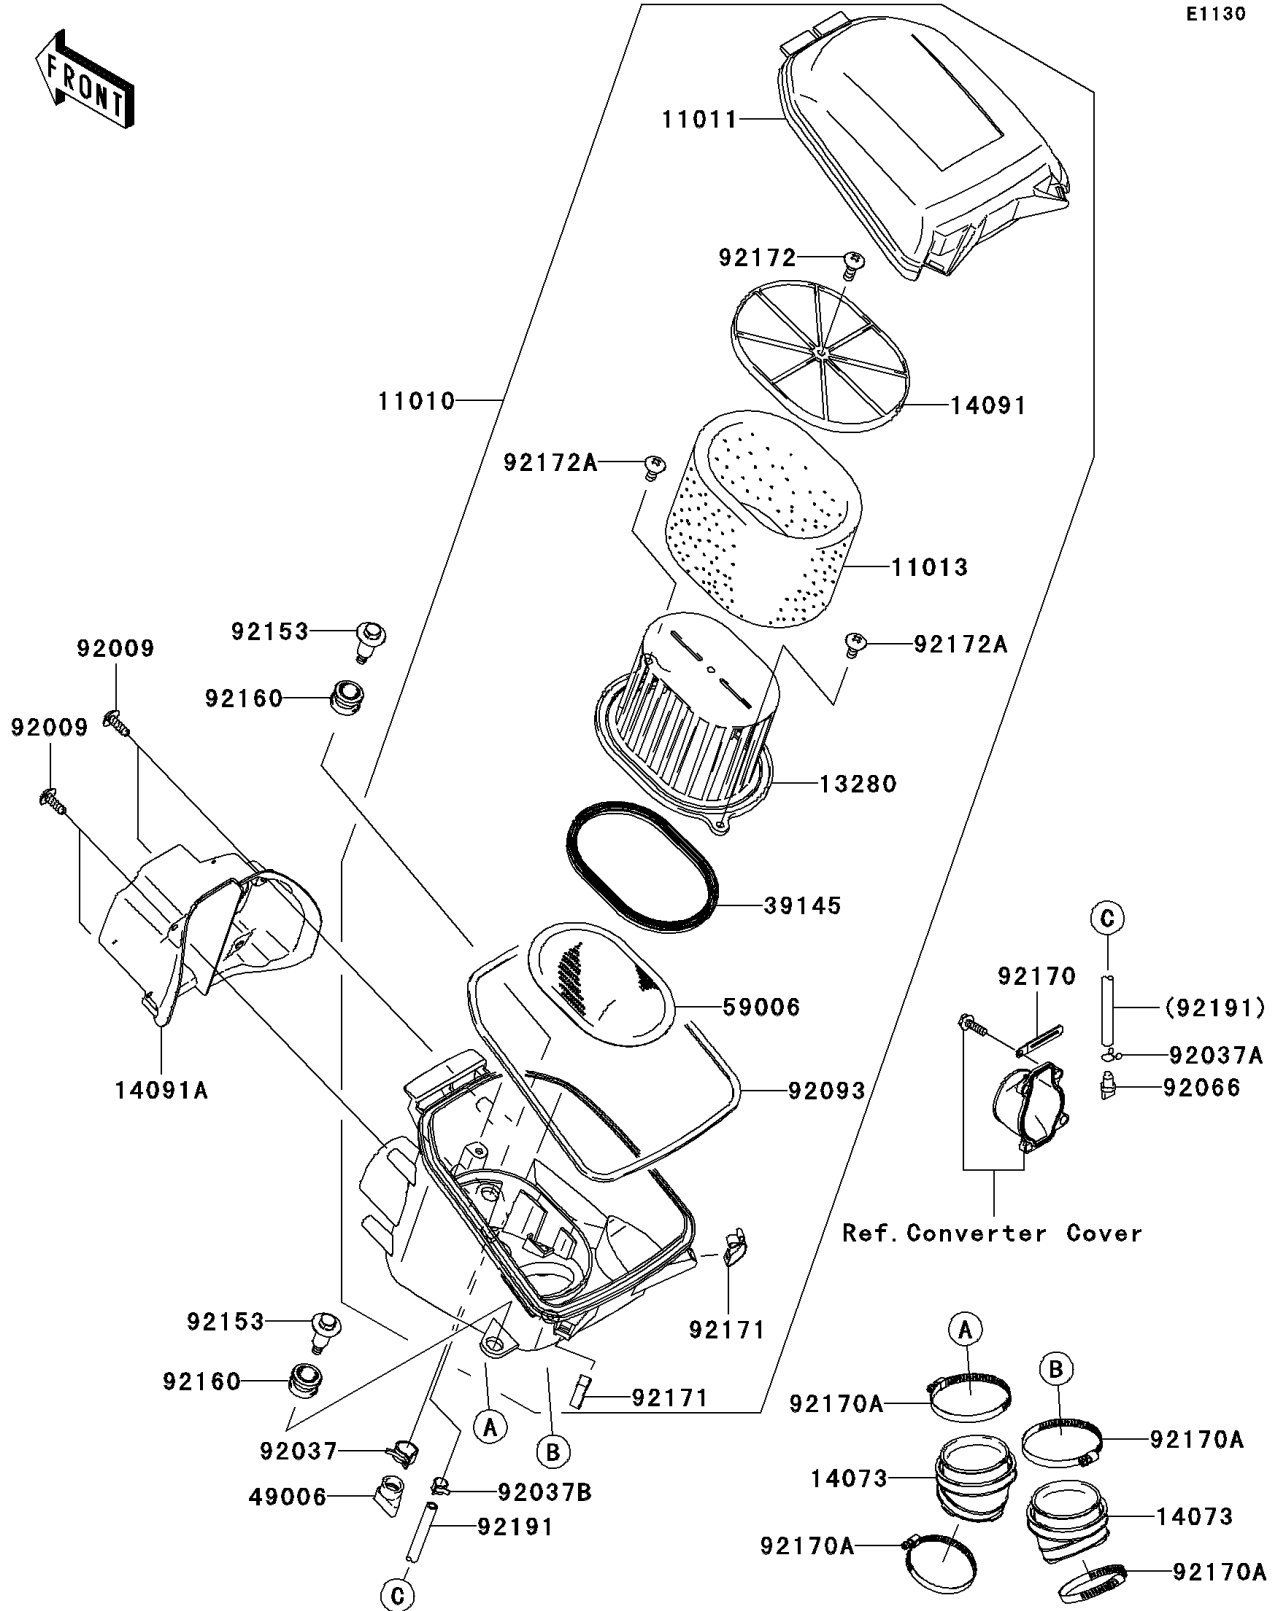

# 2006 Brute Force 750 4x4i PARTS DIAGRAM

Air Cleaner

E1130

## 2006 Brute Force 750 4x4i PARTS LIST

### Air Cleaner

ITEM NAME	PART NUMBER	QUANTITY
FILTER-ASSY-AIR,F.BLACK (Ref # 11010)	11010-0023-6Z	1
CASE-AIR FILTER,UPP,F.BLACK (Ref # 11011)	11011-0017-6Z	1
ELEMENT-AIR FILTER (Ref # 11013)	11013-0007	1
HOLDER (Ref # 13280)	13280-0048	1
DUCT,JOINT (Ref # 14073)	14073-0030	2
COVER,ELEMENT (Ref # 14091)	14091-0163	1
COVER,FR (Ref # 14091A)	14091-0164	1
TRIM-SEAL (Ref # 39145)	39145-0001	1
BOOT (Ref # 49006)	49006-1292	1
ARRESTER-FLAME (Ref # 59006)	59006-0002	1
SCREW,TAPPING (Ref # 92009)	92009-1113	4
CLAMP,HOSE CLIP (Ref # 92037)	92037-1460	1
CLAMP,TUBE (Ref # 92037A)	92037-147	1
CLAMP,TUBE (Ref # 92037B)	92037-1505	1
PLUG,DRAIN (Ref # 92066)	92066-1211	1
SEAL (Ref # 92093)	92093-0017	1
BOLT,FLANGED,6X28.7 (Ref # 92153)	92153-1052	2
DAMPER (Ref # 92160)	92160-1594	2
CLAMP (Ref # 92170)	92170-1514	1
CLAMP (Ref # 92170A)	92170-1763	4
CLAMP (Ref # 92171)	92171-0225	2
SCREW,6X18 (Ref # 92172)	92172-0130	1
SCREW,6X14 (Ref # 92172A)	92172-0131	2
TUBE,7X11X470 (Ref # 92191)	92191-1531	1