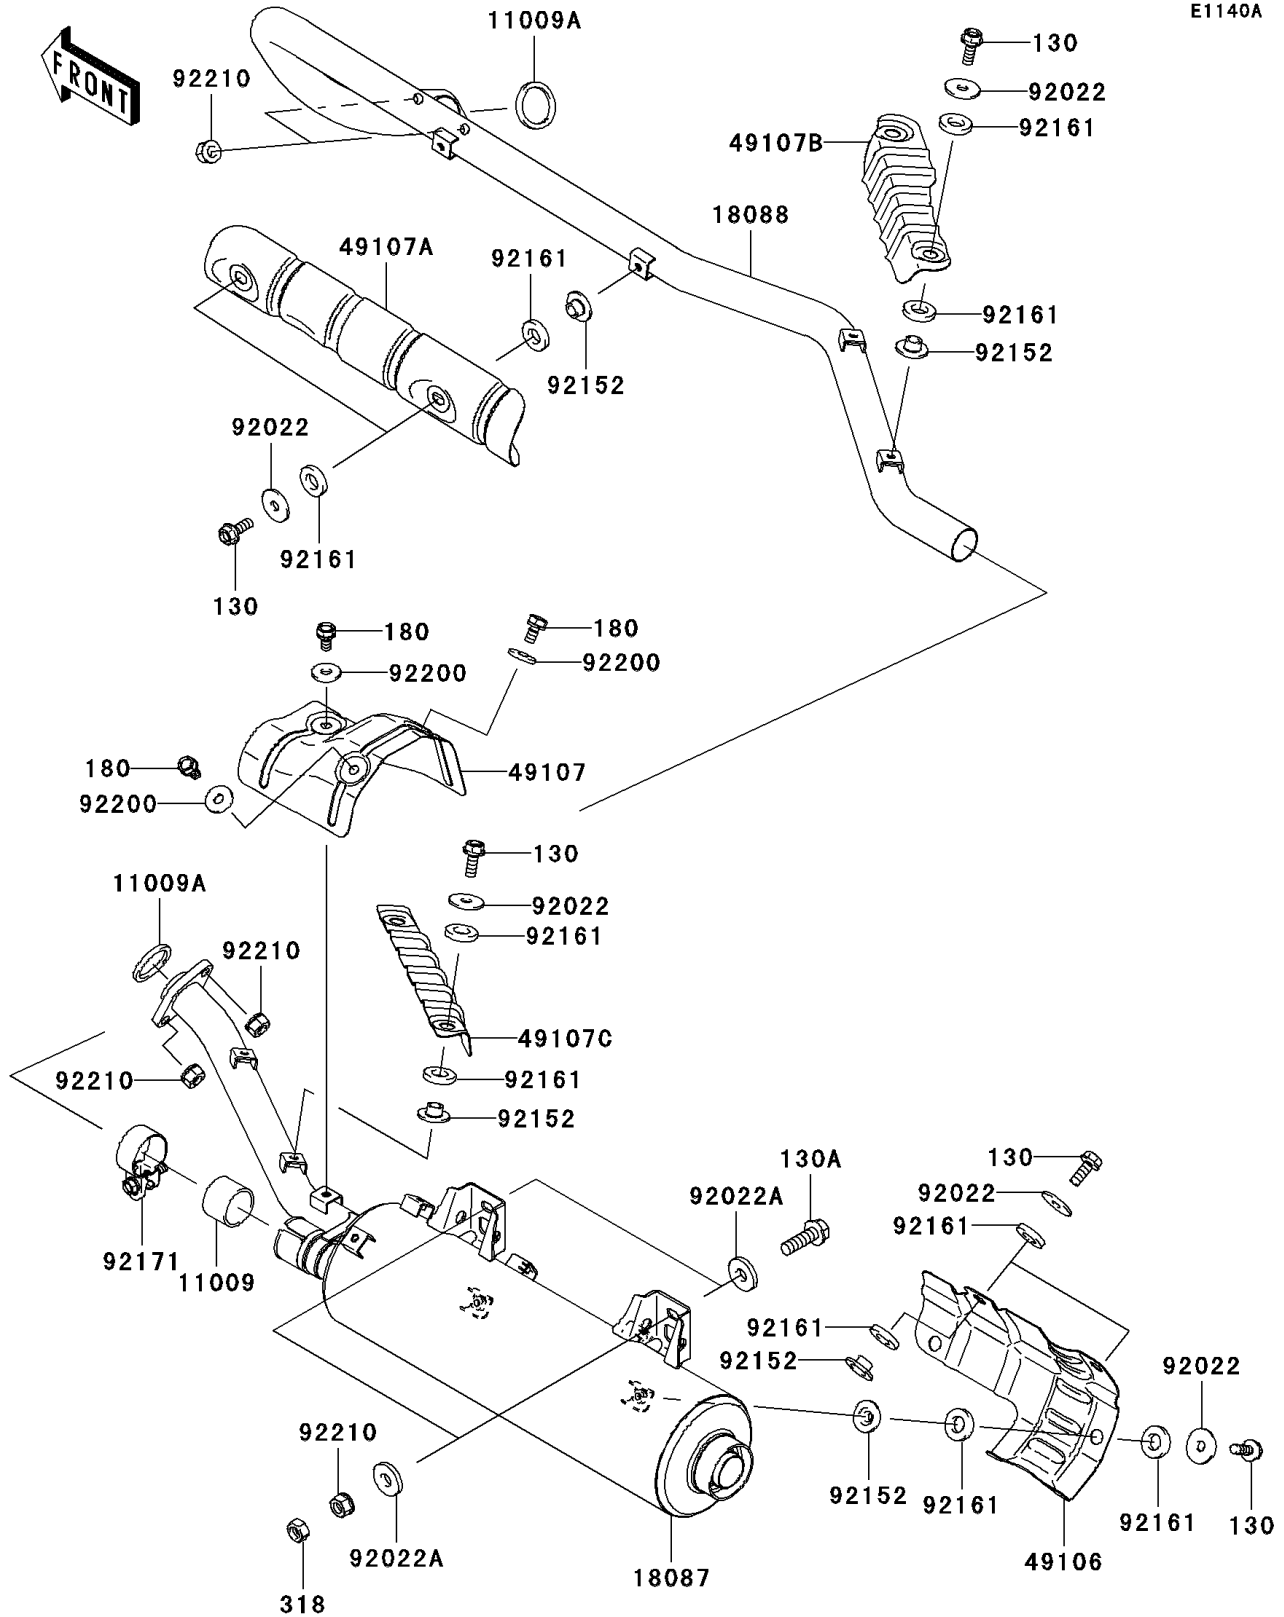

2006 Brute Force 750 4x4i PARTS DIAGRAM

Muffler(s)(JKAVFDB1 6B503807-)

E1140A

2006 Brute Force 750 4x4i PARTS LIST

Muffler(s)(JKAVFDB1 6B503807-)

ITEM NAME	PART NUMBER	QUANTITY
BOLT-FLANGED,6X16 (Ref # 130)	130Y0616	10
BOLT-FLANGED,8X25 (Ref # 130A)	130Z0825	2
BOLT-UPSET-WS,6X12 (Ref # 180)	180Y0612	3
NUT-HEX-SMALL,8MM (Ref # 318)	318G0800	2
GASKET,MUFFLER CONNECTING (Ref # 11009)	11009-1865	1
GASKET,EXHAUST HOLDER (Ref # 11009A)	11009-1894	2
MUFFLER (Ref # 18087)	18087-0098	1
PIPE-EXHAUST (Ref # 18088)	18088-0146	1
COVER-MUFFLER (Ref # 49106)	49106-0048	1
COVER-EXHAUST PIPE,RR (Ref # 49107)	49107-0050	1
COVER-EXHAUST PIPE,FR (Ref # 49107A)	49107-0065	1
COVER-EXHAUST PIPE,MIDDLE LH (Ref # 49107B)	49107-0066	1
COVER-EXHAUST PIPE,MIDDLE RH (Ref # 49107C)	49107-0067	1
WASHER,6.5X22X1.6 (Ref # 92022)	92022-237	10
WASHER,8.5X22X3.2 (Ref # 92022A)	92022-276	4
COLLAR (Ref # 92152)	92152-0423	10
DAMPER (Ref # 92161)	92161-0319	20
CLAMP (Ref # 92171)	92171-1330	1
WASHER,6.5X18X2.0 (Ref # 92200)	92200-2035	3
NUT,8MM (Ref # 92210)	92210-1242	6