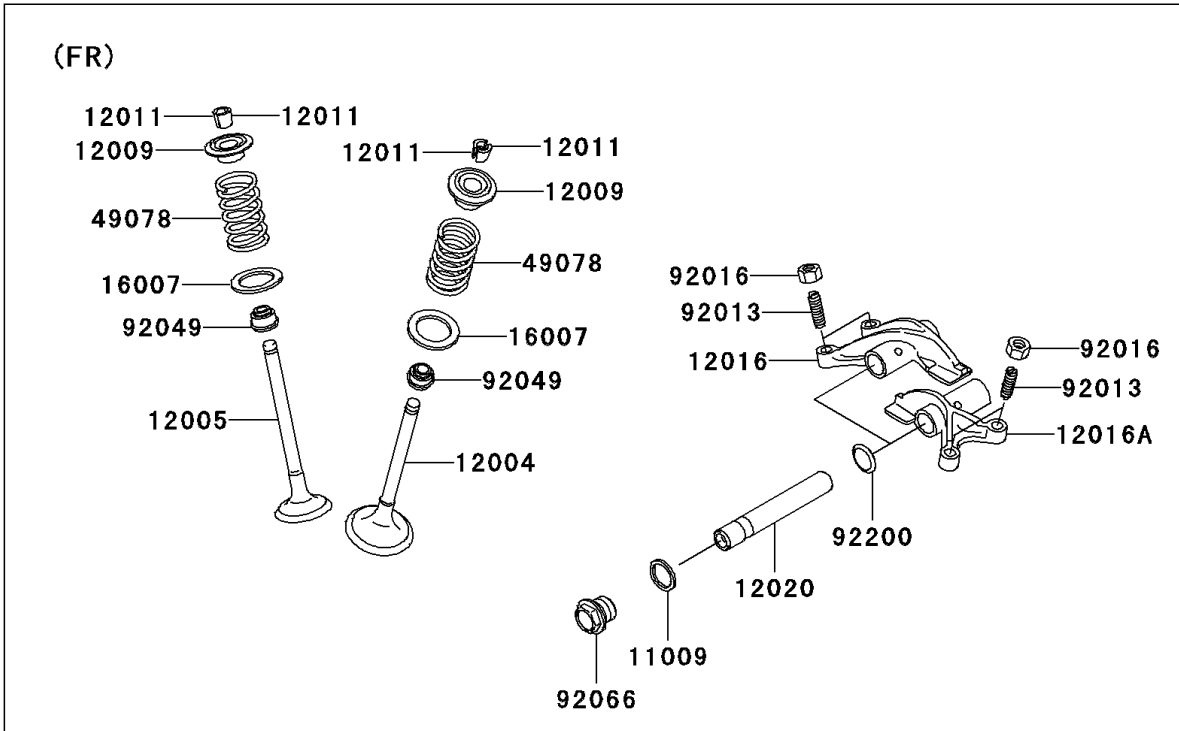

2006 Brute Force 750 4x4i PARTS DIAGRAM

Valve(s)

E1210

2006 Brute Force 750 4x4i PARTS LIST

Valve(s)

ITEM NAME	PART NUMBER	QUANTITY
GASKET,14X18X1.5 (Ref # 11009)	11009-1430	4
VALVE-INTAKE (Ref # 12004)	12004-0007	4
VALVE-EXHAUST (Ref # 12005)	12005-0040	4
RETAINER-VALVE SPRING (Ref # 12009)	12009-1056	8
COLLET (Ref # 12011)	12011-1051	16
ARM-ROCKER,EXHAUST (Ref # 12016)	12016-1128	2
ARM-ROCKER,INTAKE (Ref # 12016A)	12016-1129	2
SHAFT-ROCKER (Ref # 12020)	12020-0004	4
SEAT-SPRING,17.5X23.8X0.5 (Ref # 16007)	16007-1178	8
SPRING-ENGINE VALVE (Ref # 49078)	49078-0014	8
SCREW,6MM (Ref # 92013)	92013-009	8
NUT,6MM (Ref # 92016)	92016-061	8
SEAL-OIL,VSB58.558 (Ref # 92049)	92049-1218	8
PLUG,DRAIN (Ref # 92066)	92066-2196	4
WASHER,13X17X0.3 (Ref # 92200)	92200-1508	4