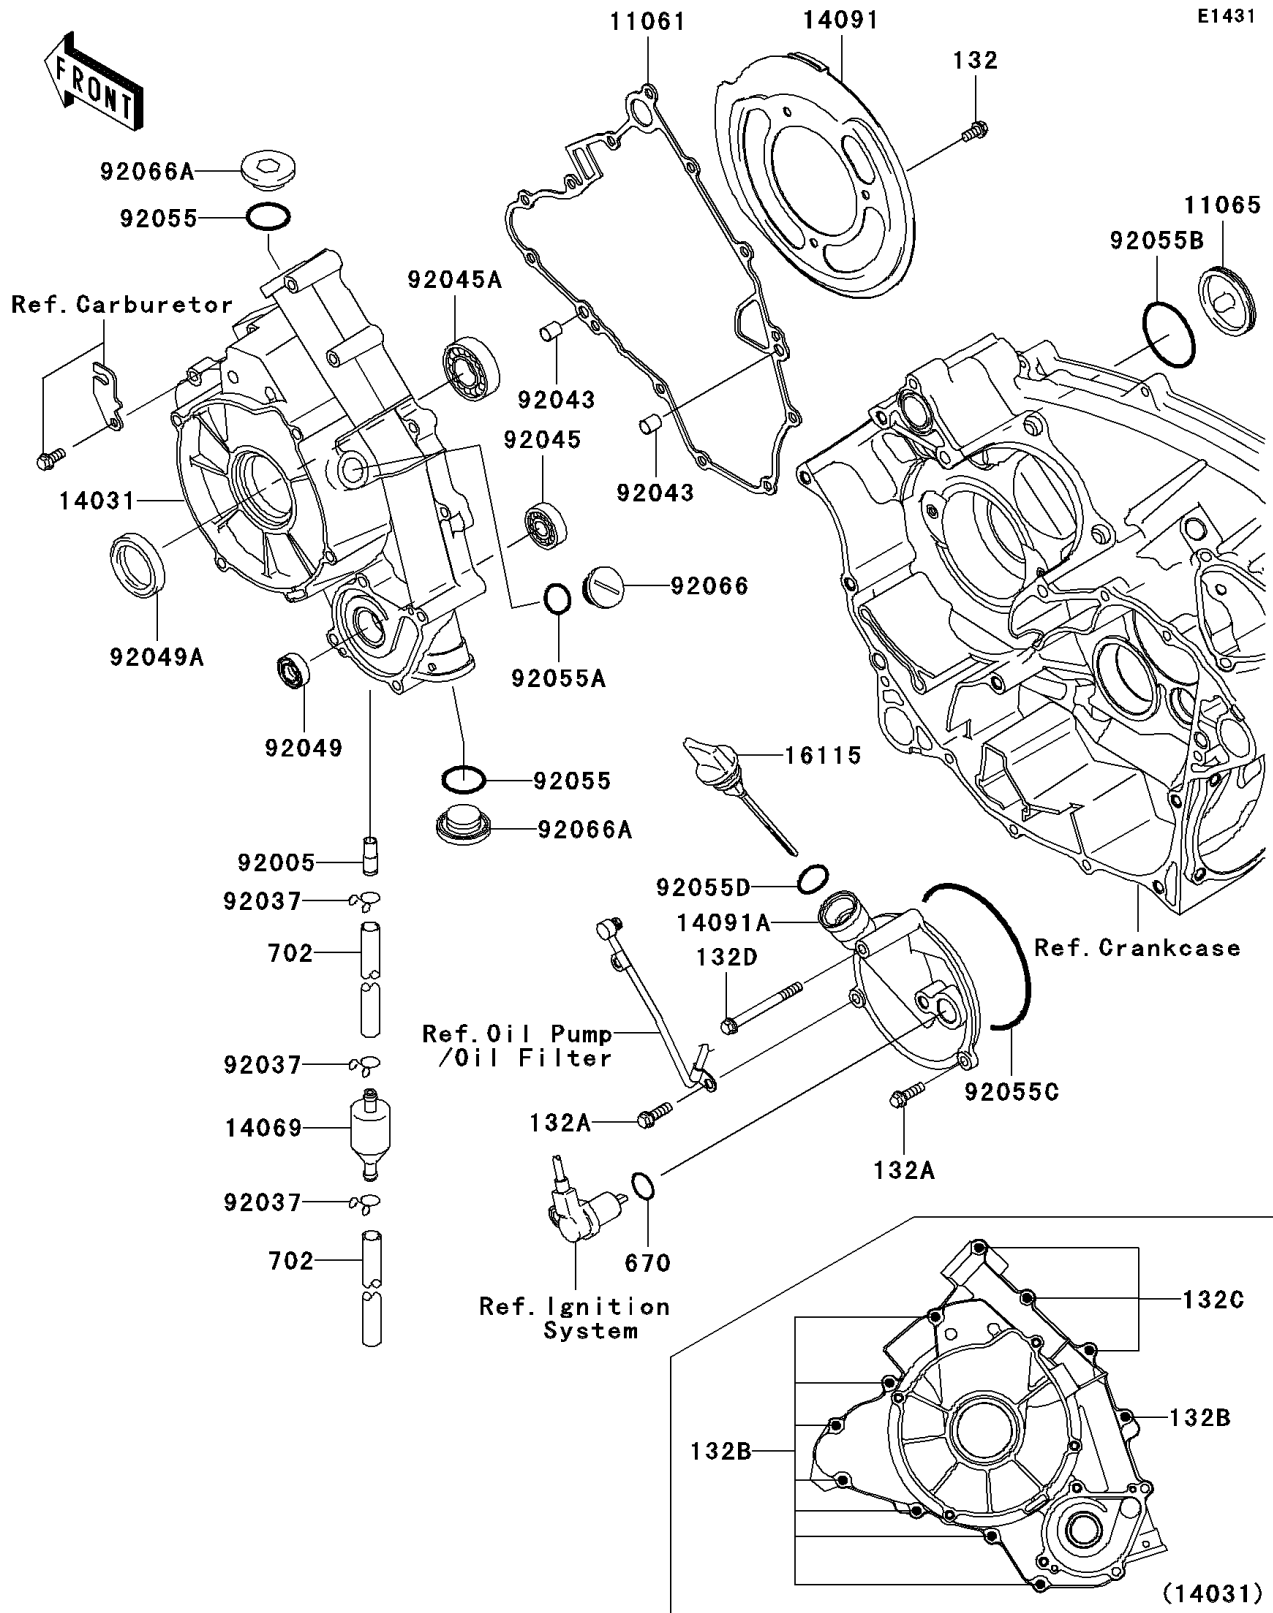

2006 Brute Force 750 4x4i PARTS DIAGRAM

Engine Cover(s)

2006 Brute Force 750 4x4i PARTS LIST

Engine Cover(s)

ITEM NAME	PART NUMBER	QUANTITY
BOLT-FLANGED-SMALL,6X12 (Ref # 132)	132Y0612	3
BOLT-FLANGED-SMALL,6X20 (Ref # 132A)	132Y0620	2
BOLT-FLANGED-SMALL,6X30 (Ref # 132B)	132Y0630	8
BOLT-FLANGED-SMALL,6X55 (Ref # 132C)	132Y0655	3
BOLT-FLANGED-SMALL,6X65 (Ref # 132D)	132Y0665	1
O RING (Ref # 670)	670D2018	1
TUBE-RUBBER,7X10X35 (Ref # 702)	702A07035	2
GASKET (Ref # 11061)	11061-1119	1
CAP (Ref # 11065)	11065-1151	1
COVER-GENERATOR (Ref # 14031)	14031-0030	1
BREATHER (Ref # 14069)	14069-1051	1
COVER,BELT CONVERTER (Ref # 14091)	14091-0309	1
COVER (Ref # 14091A)	14091-1365	1
CAP-OIL FILLER (Ref # 16115)	16115-1072	1
FITTING (Ref # 92005)	92005-1369	1
CLAMP,TUBE (Ref # 92037)	92037-147	3
PIN,6.2X8X14 (Ref # 92043)	92043-1263	2
BEARING-BALL,6901 (Ref # 92045)	92045-1246	1
BEARING-BALL (Ref # 92045A)	92045-1403	1
SEAL-OIL,SC 12X22X5 (Ref # 92049)	92049-1228	1
SEAL-OIL,HTC 28X45X7 (Ref # 92049A)	92049-1576	1
RING-O,25.7X2.4 (Ref # 92055)	92055-1136	2
RING-O,20X2 (Ref # 92055A)	92055-1146	1
RING-O,44.7X2.4 (Ref # 92055B)	92055-1279	1
RING-O,99.5X2.0 (Ref # 92055C)	92055-1632	1
RING-O,20X3 (Ref # 92055D)	92055-2185	1
PLUG,COVER (Ref # 92066)	92066-0011	1
PLUG,25X8 (Ref # 92066A)	92066-0012	2