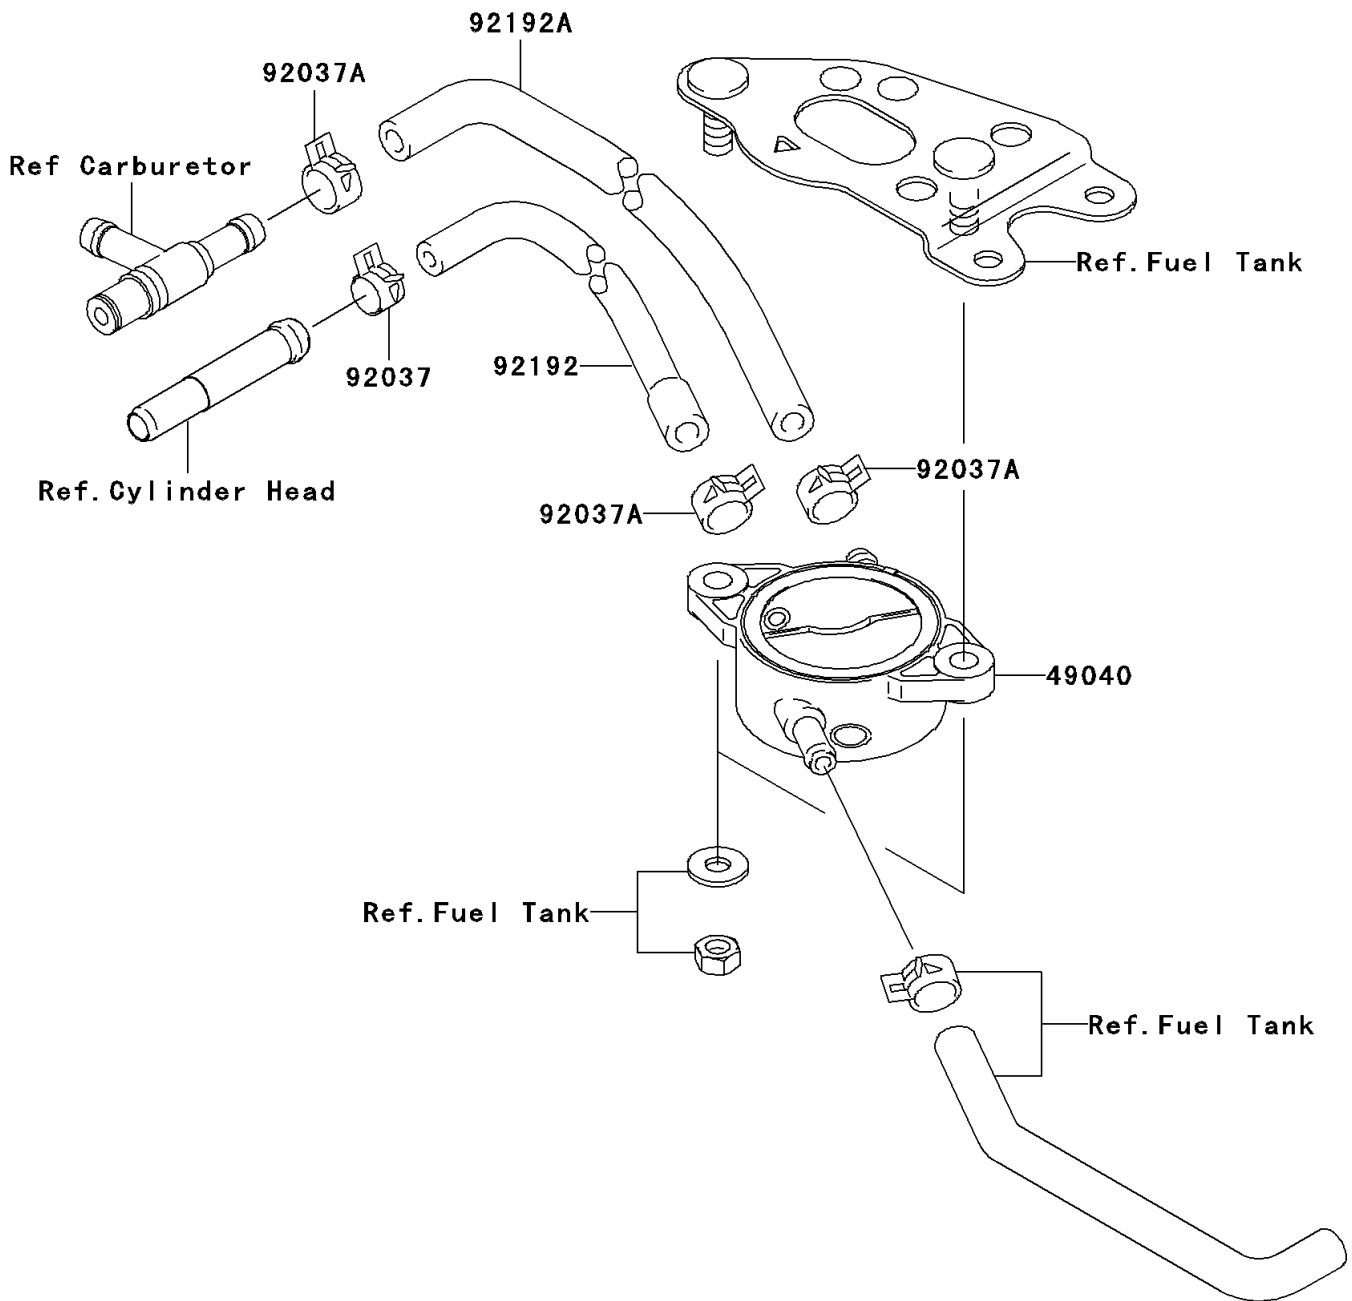

2007 Brute Force 750 4x4i PARTS DIAGRAM

Fuel Pump

E1520

2007 Brute Force 750 4x4i PARTS LIST

Fuel Pump

ITEM NAME	PART NUMBER	QUANTITY
PUMP-FUEL (Ref # 49040)	49040-0005	1
CLAMP,TUBE (Ref # 92037)	92037-1461	1
CLAMP,TUBE (Ref # 92037A)	92037-1505	3
TUBE,L=510,BLUE STRIPE (Ref # 92192)	92192-0060	1
TUBE,5.8X10.8X580 (Ref # 92192A)	92192-0182	1