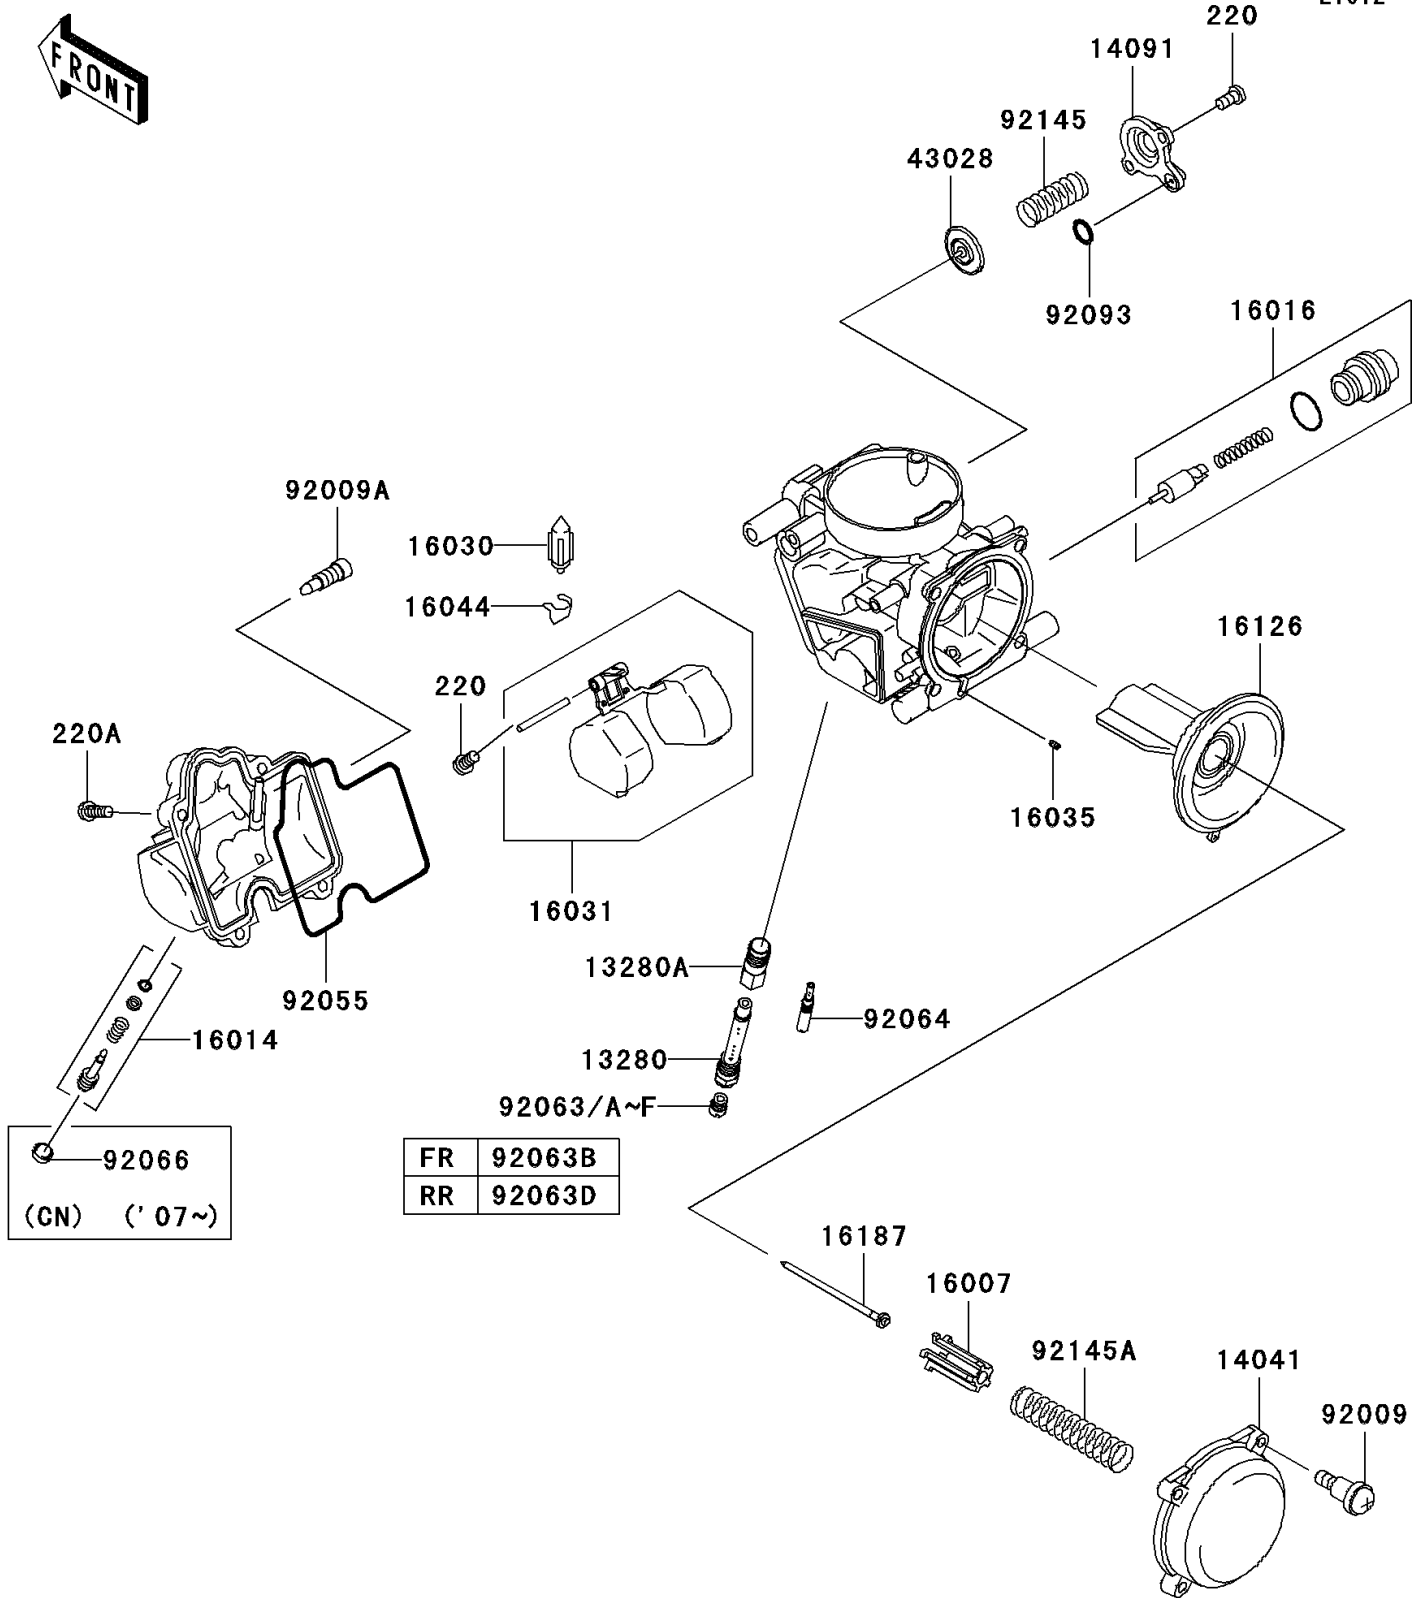

2006 Brute Force 750 4x4i PARTS DIAGRAM

Carburetor Parts

E1612

2006 Brute Force 750 4x4i PARTS LIST

Carburetor Parts

ITEM NAME	PART NUMBER	QUANTITY
SCREW-PAN-CROS,4X8 (Ref # 220)	220D0408	6
SCREW-PAN-CROS,4X14 (Ref # 220A)	220D0414	8
HOLDER (Ref # 13280)	13280-0115	2
HOLDER,JET (Ref # 13280A)	13280-1096	2
CAP-CHAMBER,MIXING (Ref # 14041)	14041-1091	2
COVER,AIR CUT VALVE (Ref # 14091)	14091-1246	2
SEAT-SPRING,VALVE (Ref # 16007)	16007-1117	2
SCREW-PILOT AIR (Ref # 16014)	16014-0009	2
PLUNGER (Ref # 16016)	16016-1117	2
VALVE-FLOAT (Ref # 16030)	16030-1007	2
FLOAT (Ref # 16031)	16031-1097	2
JET-AIR,LEAK (Ref # 16035)	16035-1055	2
CLAMP,FLOAT VALVE (Ref # 16044)	16044-007	2
VALVE (Ref # 16126)	16126-0015	2
NEEDLE-JET,NFKL (Ref # 16187)	16187-0156	2
DIAPHRAGM,AIR CUT VALVE (Ref # 43028)	43028-1085	2
SCREW,4X4.4 (Ref # 92009)	92009-1549	8
SCREW,DRAIN,6X0.75 (Ref # 92009A)	92009-1551	2
RING-O,FLOAT CHAMBER (Ref # 92055)	92055-1589	2
JET-MAIN,#148 (Ref # 92063)	92063-1324	AR
JET-MAIN,#150 (Ref # 92063A)	92063-1330	AR
JET-MAIN,#152 (Ref # 92063B)	92063-1331	1
JET-MAIN,#155 (Ref # 92063C)	92063-1332	AR
JET-MAIN,#158 (Ref # 92063D)	92063-1344	1
JET-MAIN,#160 (Ref # 92063E)	92063-1345	AR
JET-MAIN,#162 (Ref # 92063F)	92063-1346	AR
JET-PILOT,#38 (Ref # 92064)	92064-0011	2
SEAL,"U"RING (Ref # 92093)	92093-1046	2
SPRING,AIR CUT VALVE (Ref # 92145)	92145-0097	2

2006 Brute Force 750 4x4i PARTS LIST

Carburetor Parts

ITEM NAME	PART NUMBER	QUANTITY
SPRING (Ref # 92145A)	92145-0267	2