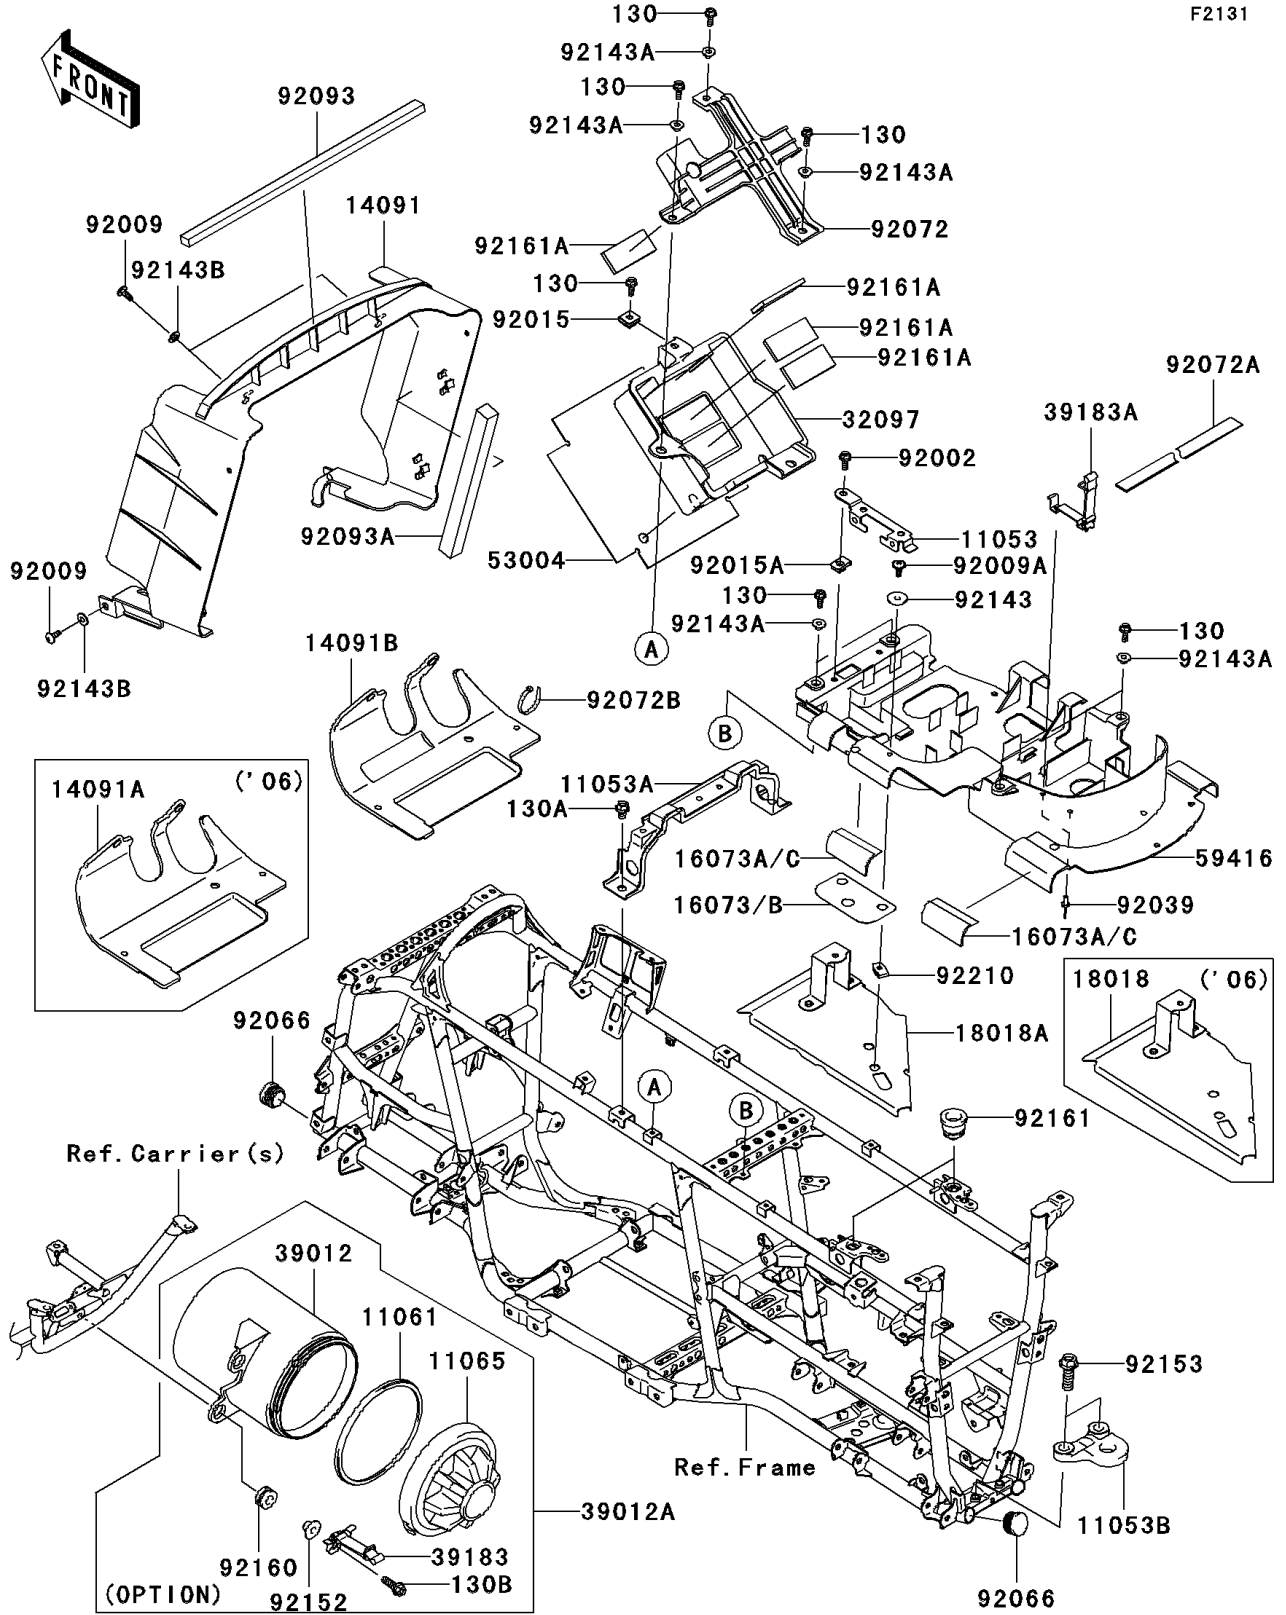

2006 Brute Force 750 4x4i PARTS DIAGRAM

Frame Fittings

2006 Brute Force 750 4x4i PARTS LIST

Frame Fittings

ITEM NAME	PART NUMBER	QUANTITY
BRACKET,FUSE ASSY (Ref # 11053)	11053-0937	1
BRACKET,SEAT&BATTERY BAND (Ref # 11053A)	11053-0969	1
BRACKET,TRAILER HITCH (Ref # 11053B)	11053-1638	1
GASKET,TOOL CASE (Ref # 11061)	11061-0072	1
CAP,TOOL CASE (Ref # 11065)	11065-0088	1
COVER,RADIATOR (Ref # 14091)	14091-0338	1
COVER,AIR CLEANER (Ref # 14091A)	14091-0504	1
INSULATOR,ELECTRIC CASE (Ref # 16073)	16073-0018	1
INSULATOR,ELECTRIC CASE (Ref # 16073A)	16073-0027	2
PLATE-HEAT GUARD (Ref # 18018)	18018-0003	1
CASE-BATTERY (Ref # 32097)	32097-0009	1
CASE-STORAGE (Ref # 39012)	39012-0005	1
CASE-STORAGE,ASSY (Ref # 39012A)	39012-5013	1
BAND-ASSY,TOOL BAG (Ref # 39183)	39183-0003	1
BAND-ASSY,TOOL BAG (Ref # 39183A)	39183-1065	1
MAT,BATTERY CASE (Ref # 53004)	53004-0002	1
CASE-ELECTRIC (Ref # 59416)	59416-0004	1
BOLT,6X16 (Ref # 92002)	92002-1571	1
SCREW,TAPPING,6X16 (Ref # 92009)	92009-1166	4
SCREW,6X16 (Ref # 92009A)	92009-1621	1
NUT,6MM (Ref # 92015)	92015-1094	1
NUT,6MM (Ref # 92015A)	92015-1602	1
RIVET,4.8MM (Ref # 92039)	92039-3719	2
PLUG (Ref # 92066)	92066-0036	4
BAND,BATTERY (Ref # 92072)	92072-0033	1
BAND,MAGIC TAPE (Ref # 92072A)	92072-0040	1
BAND,L=188 (Ref # 92072B)	92072-1239	4
SEAL,L=408 (Ref # 92093)	92093-0024	1
SEAL,L=250 (Ref # 92093A)	92093-0028	2

2006 Brute Force 750 4x4i PARTS LIST

Frame Fittings

ITEM NAME	PART NUMBER	QUANTITY
BOLT-FLANGED,6X16 (Ref # 130)	130J0616	8
BOLT-FLANGED,8X12 (Ref # 130A)	130J0812	2
BOLT-FLANGED,8X25 (Ref # 130B)	130J0825	2
COLLAR,L=6.5 (Ref # 92143)	92143-1025	1
COLLAR (Ref # 92143A)	92143-1057	7
COLLAR (Ref # 92143B)	92143-1087	4
COLLAR (Ref # 92152)	92152-0155	2
BOLT,FLANGED,12X35 (Ref # 92153)	92153-0847	2
DAMPER (Ref # 92160)	92160-1151	2
DAMPER (Ref # 92161)	92161-0048	2
DAMPER (Ref # 92161A)	92161-1127	4
NUT (Ref # 92210)	92210-1331	1