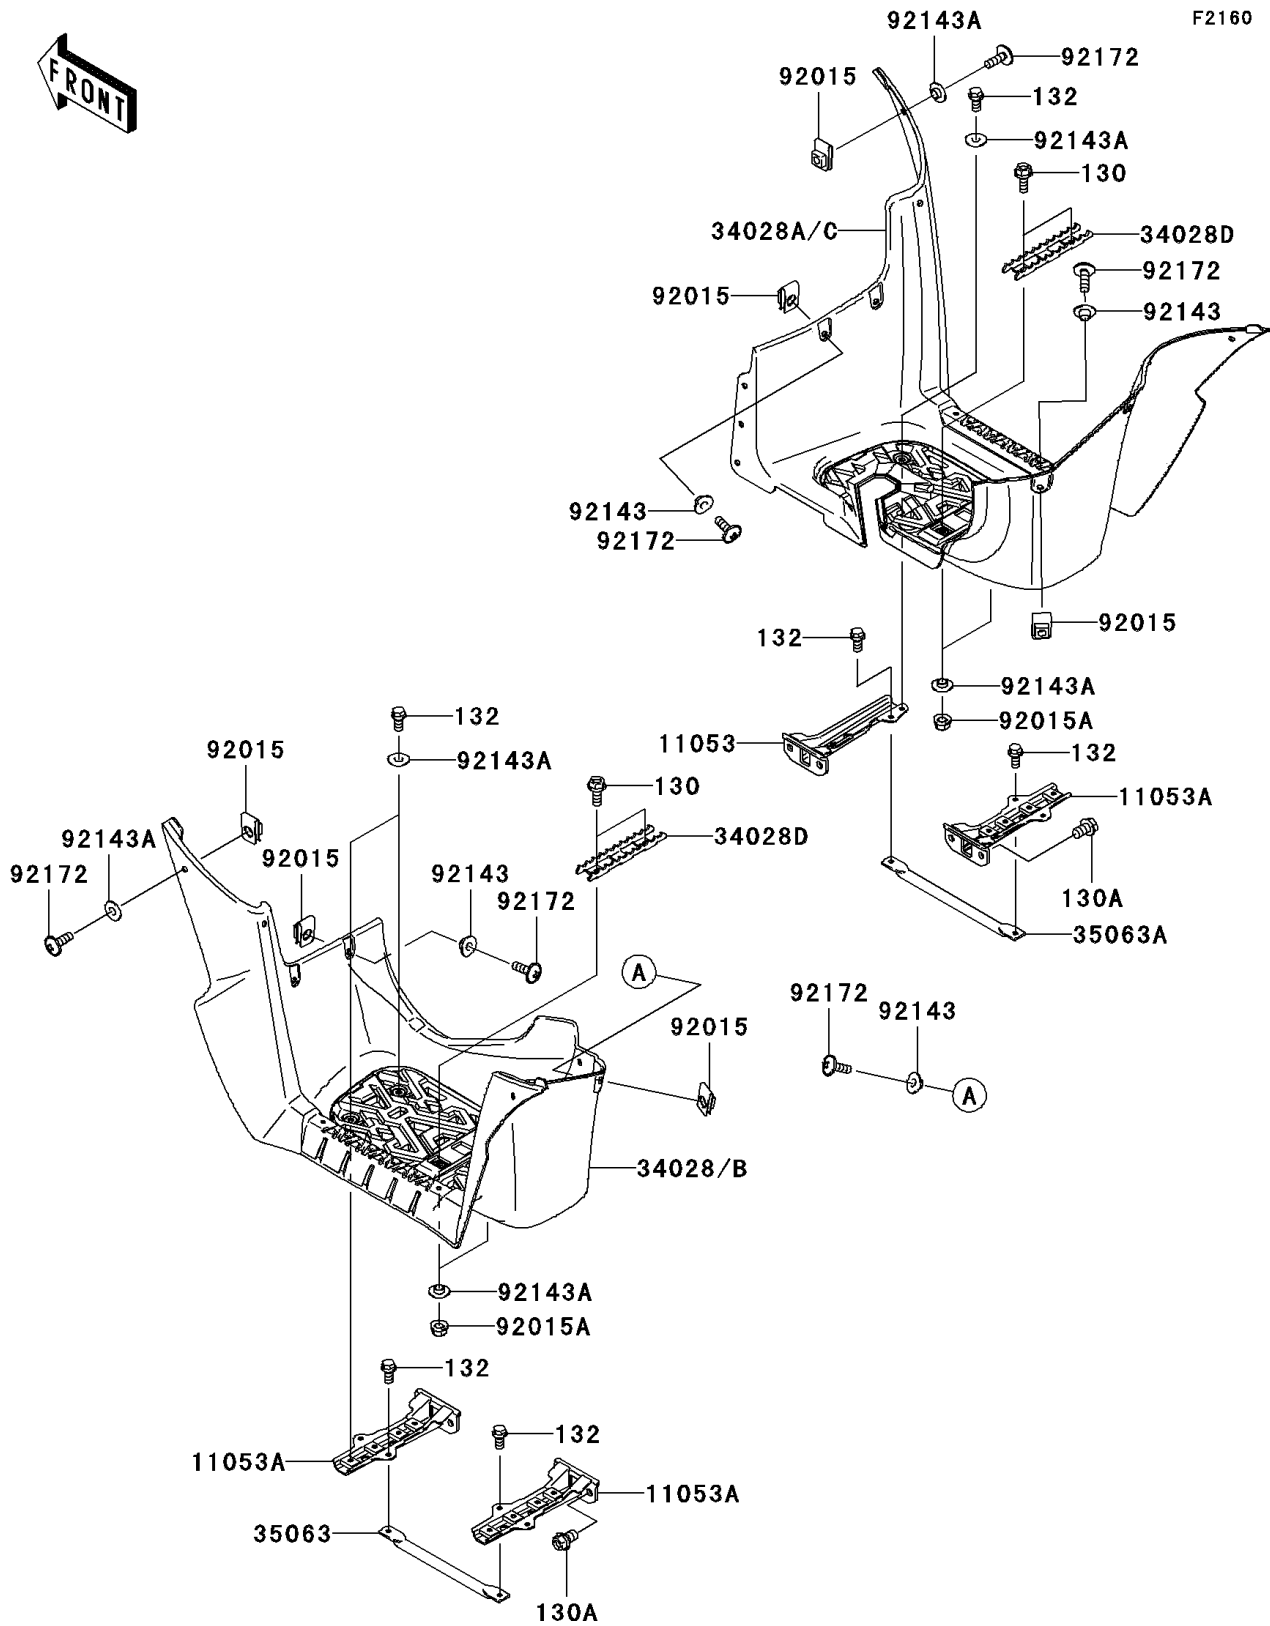

# 2007 Brute Force 750 4x4i PARTS DIAGRAM

Footrests

## 2007 Brute Force 750 4x4i PARTS LIST

### Footrests

| ITEM NAME                                 | PART NUMBER   | QUANTITY |
|---|---------------|----------|
| BOLT-FLANGED,6X16 (Ref # 130)             | 130J0616      | 4        |
| BOLT-FLANGED,10X16 (Ref # 130A)           | 130S1016      | 8        |
| BOLT-FLANGED-SMALL,6X12 (Ref # 132)       | 132J0612      | 11       |
| BRACKET,FOOT BOARD,RH (Ref # 11053)       | 11053-0994    | 1        |
| BRACKET,FOOT BOARD (Ref # 11053A)         | 11053-0996    | 3        |
| STEP,FOOT BOARD,LH,F.BLACK (Ref # 34028B) | 34028-0054-6Z | 1        |
| STEP,FOOT BOARD,RH,F.BLACK (Ref # 34028C) | 34028-0055-6Z | 1        |
| STEP,FOOT PEG,F.BLACK (Ref # 34028D)      | 34028-1487-21 | 2        |
| STAY,STEP,LH (Ref # 35063)                | 35063-0098    | 1        |
| STAY,STEP,RH (Ref # 35063A)               | 35063-0099    | 1        |
| NUT,6MM (Ref # 92015)                     | 92015-1602    | 17       |
| NUT,LOCK,FLANGED,6MM (Ref # 92015A)       | 92015-1603    | 4        |
| COLLAR (Ref # 92143)                      | 92143-1057    | 4        |
| COLLAR (Ref # 92143A)                     | 92143-1087    | 24       |
| SCREW,6X18 (Ref # 92172)                  | 92172-0002    | 17       |