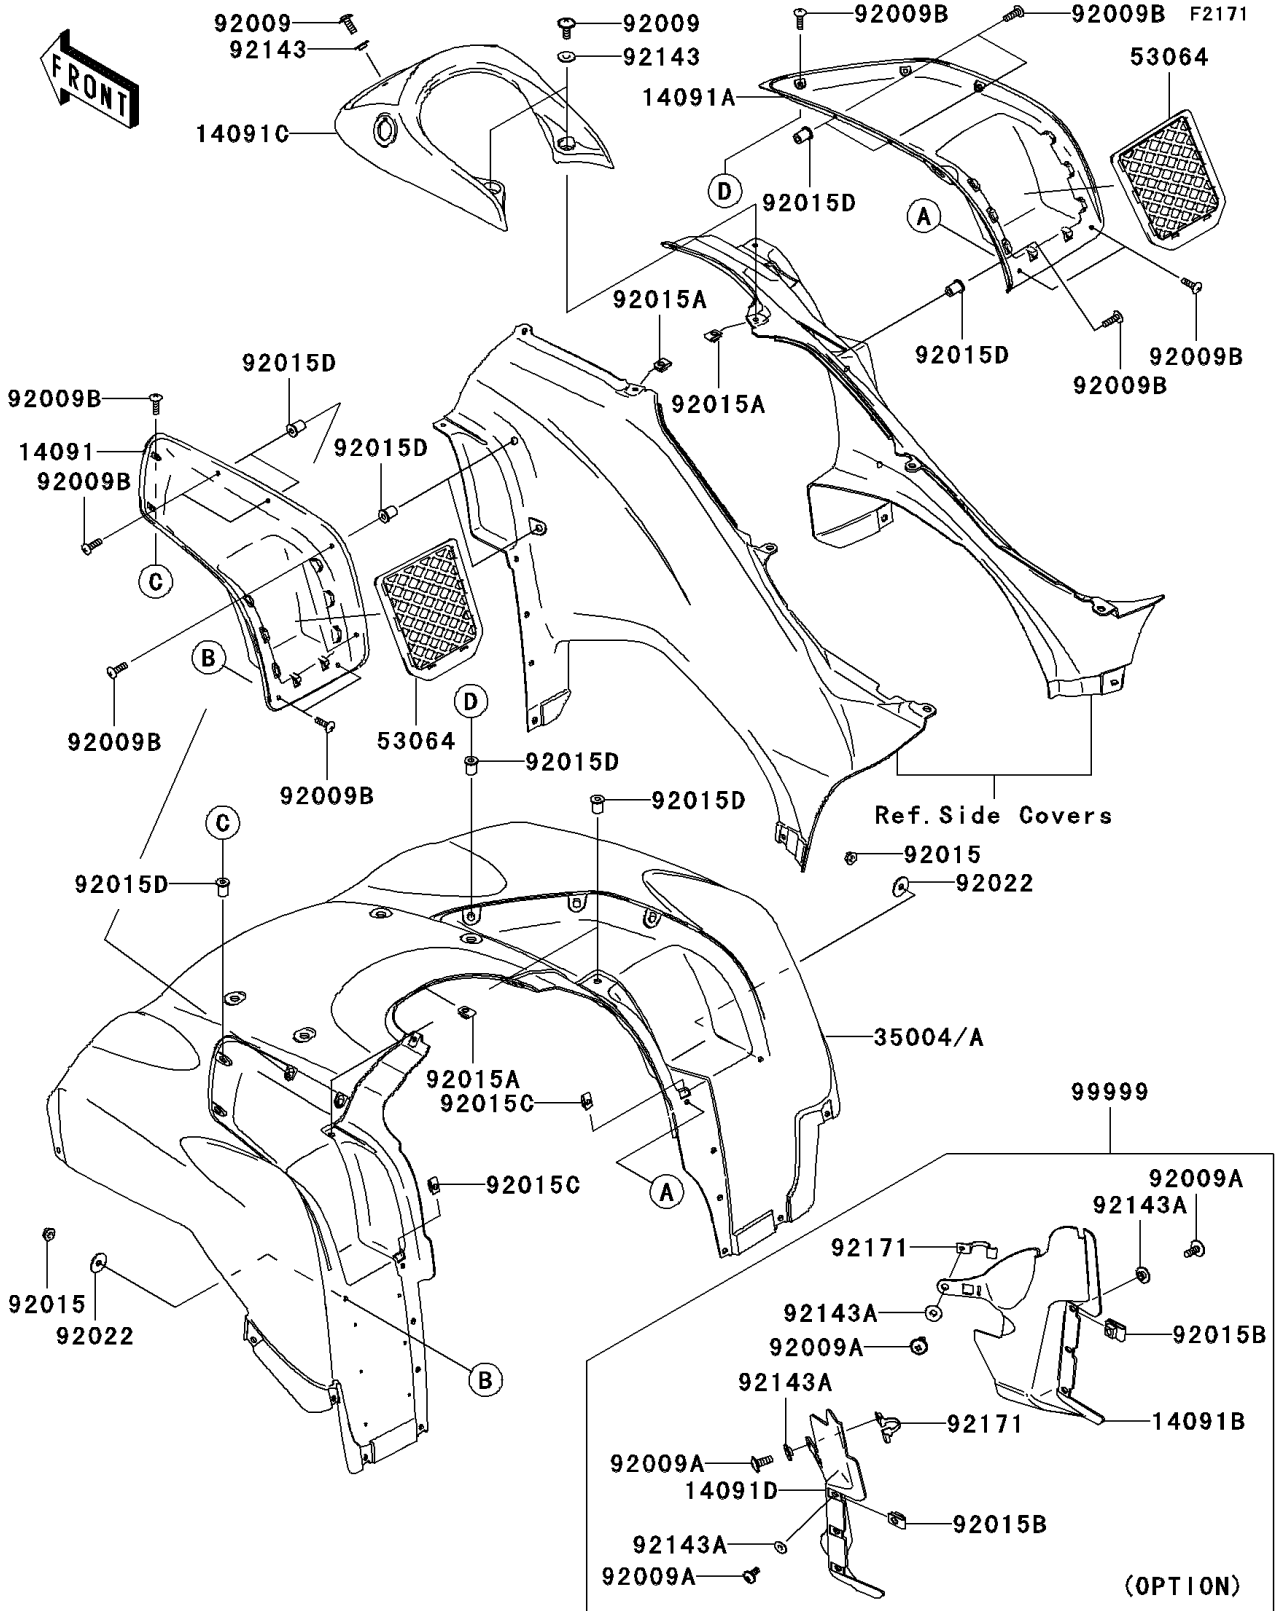

2007 Brute Force 750 4x4i PARTS DIAGRAM

Front Fender(s)

2007 Brute Force 750 4x4i PARTS LIST

Front Fender(s)

ITEM NAME	PART NUMBER	QUANTITY
COVER,POCKET,LH,F.BLACK (Ref # 14091)	14091-0135-6Z	1
COVER,POCKET,RH,F.BLACK (Ref # 14091A)	14091-0136-6Z	1
COVER,SIDE,INNER,RH (Ref # 14091B)	14091-0179	1
COVER,TOP,F.BLACK (Ref # 14091C)	14091-0270-6Z	1
COVER,SIDE,INNER,LH (Ref # 14091D)	14091-0337	1
FENDER-FRONT,C.T.BLUE (Ref # 35004)	35004-0059-11L	1
NET-CARGO (Ref # 53064)	53064-0002	2
SCREW,6X16 (Ref # 92009)	92009-1621	3
SCREW,6X16 (Ref # 92009A)	92009-1621	8
SCREW,5X18 (Ref # 92009B)	92009-1655	17
NUT,FLANGED,5MM (Ref # 92015)	92015-1259	2
NUT,6MM (Ref # 92015A)	92015-1602	3
NUT,6MM (Ref # 92015B)	92015-1602	6
NUT,5MM (Ref # 92015C)	92015-1710	2
NUT,WELL,5MM (Ref # 92015D)	92015-1757	15
WASHER,5.5X20X1.2 (Ref # 92022)	92022-1581	2
COLLAR (Ref # 92143)	92143-1087	3
COLLAR (Ref # 92143A)	92143-1087	8
CLAMP (Ref # 92171)	92171-0223	2
INNER FENDER KIT (Ref # 99999)	99999-0055	1