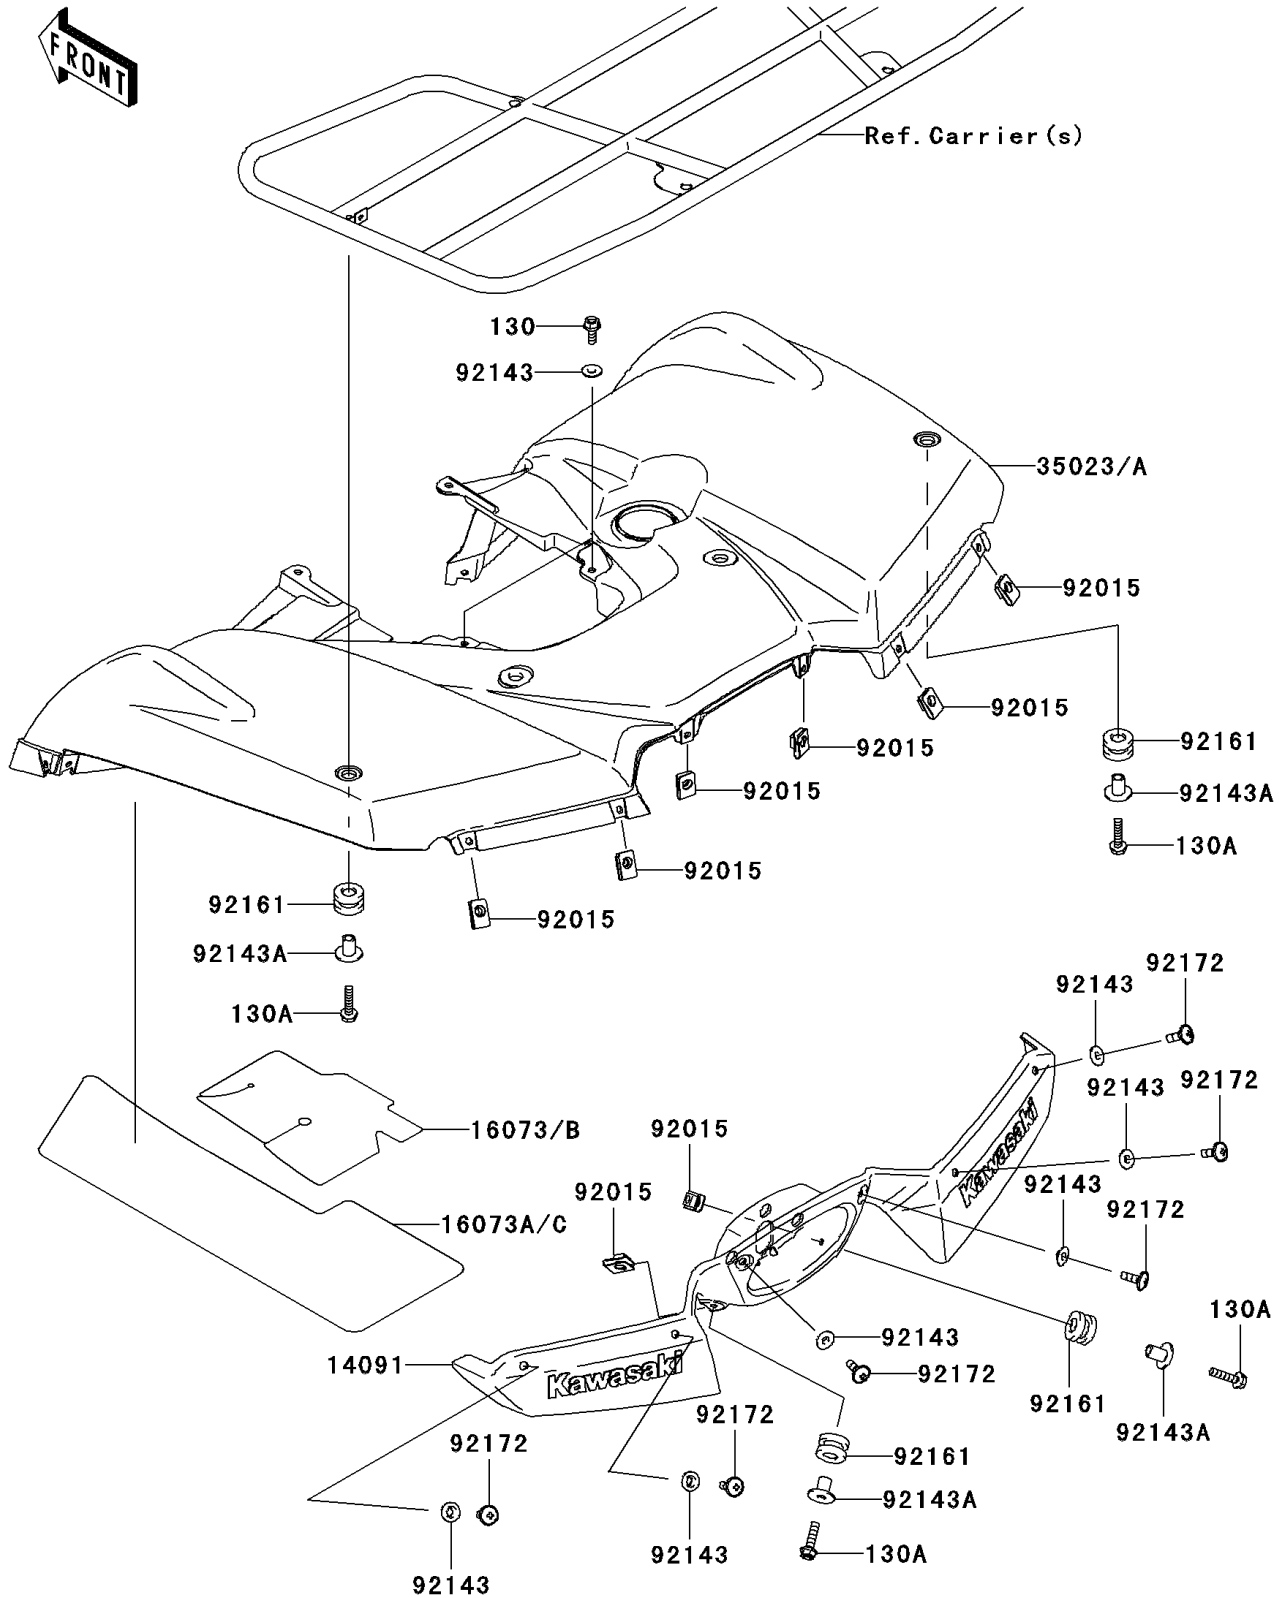

# 2007 Brute Force 750 4x4i PARTS DIAGRAM

Rear Fender(s)

F2172

## 2007 Brute Force 750 4x4i PARTS LIST

### Rear Fender(s)

ITEM NAME	PART NUMBER	QUANTITY
BOLT-FLANGED,6X16 (Ref # 130)	130J0616	2
BOLT-FLANGED,6X25 (Ref # 130A)	130J0625	4
COVER,TAIL LAMP,F.BLACK (Ref # 14091)	14091-0252-6Z	1
INSULATOR,REAR FENDER,INNER (Ref # 16073B)	16073-0031	1
INSULATOR,REAR FENDER,OUTER (Ref # 16073C)	16073-0032	1
FENDER-REAR,C.T.BLUE (Ref # 35023)	35023-0068-11L	1
NUT,6MM (Ref # 92015)	92015-1602	8
COLLAR (Ref # 92143)	92143-1087	8
COLLAR (Ref # 92143A)	92143-1960	4
DAMPER (Ref # 92161)	92161-0106	4
SCREW,6X18 (Ref # 92172)	92172-0002	6