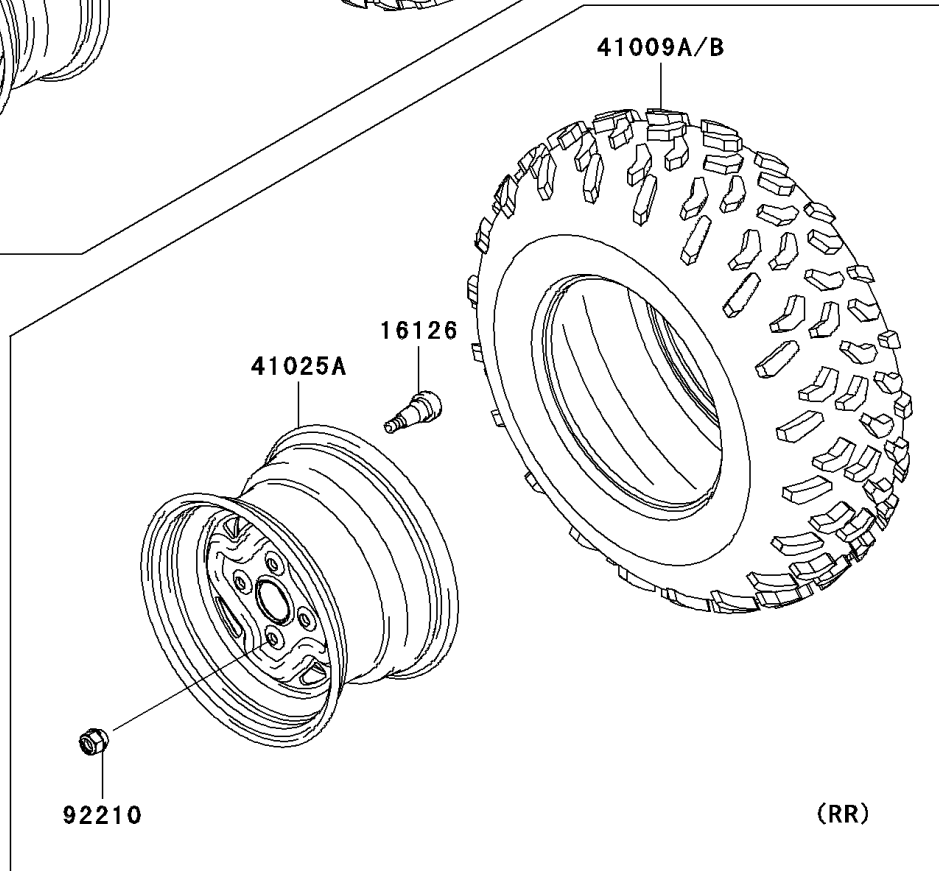

# 2006 Brute Force 750 4x4i PARTS DIAGRAM

Wheels/Tires

F2210

## 2006 Brute Force 750 4x4i PARTS LIST

### Wheels/Tires

ITEM NAME	PART NUMBER	QUANTITY
VALVE (Ref # 16126)	16126-4001	4
TIRE,FR,AT25X8-12,KT191(D) (Ref # 41009)	41009-0039	2
TIRE,RR,AT25X10-12,KT195(D) (Ref # 41009A)	41009-0053	2
RIM,FR,12X6.0AT,F.S.BLACK (Ref # 41025)	41025-0043-397	2
RIM,RR,12X7.5AT,F.S.BLACK (Ref # 41025A)	41025-0044-397	2
NUT,LOCK,10MM (Ref # 92210)	92210-0203	16