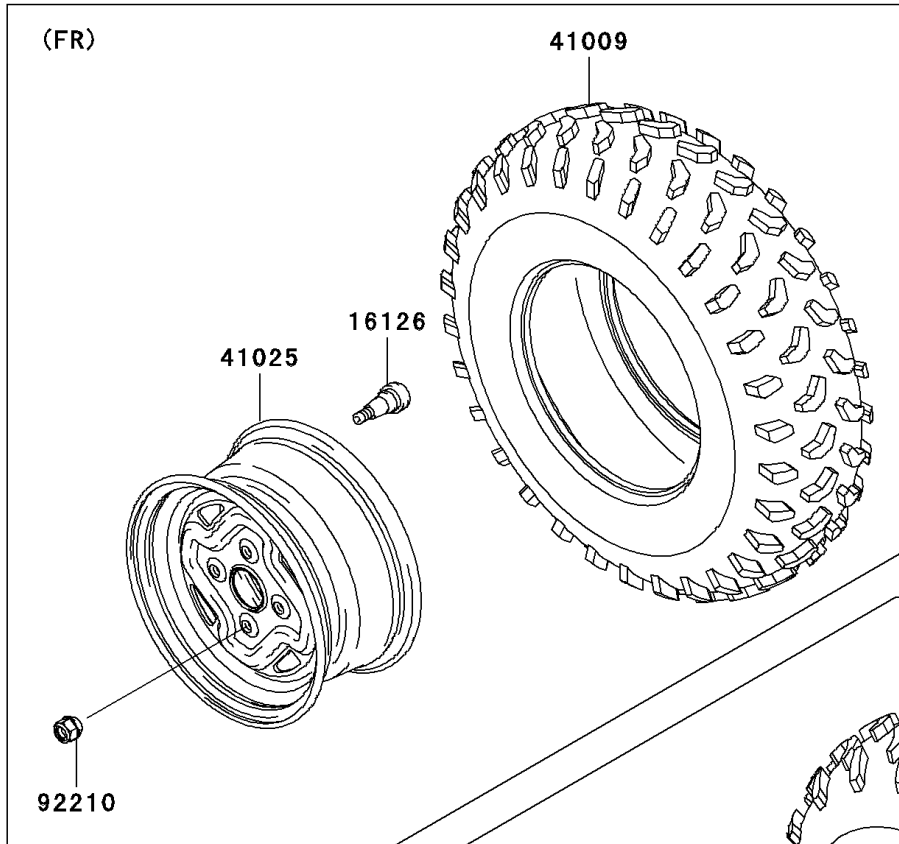

# 2006 Brute Force 750 4x4i PARTS DIAGRAM

Wheels/Tires

F2210

## 2006 Brute Force 750 4x4i PARTS LIST

### Wheels/Tires

ITEM NAME	PART NUMBER	QUANTITY
VALVE (Ref # 16126)	16126-4001	4
TIRE,FR,AT25X8-12,KT191(D) (Ref # 41009)	41009-0039	2
TIRE,RR,AT25X10-12,KT195(D) (Ref # 41009A)	41009-0053	2
RIM,FR,12X6.0AT,F.S.BLACK (Ref # 41025)	41025-0043-397	2
RIM,RR,12X7.5AT,F.S.BLACK (Ref # 41025A)	41025-0044-397	2
NUT,LOCK,10MM (Ref # 92210)	92210-0203	16