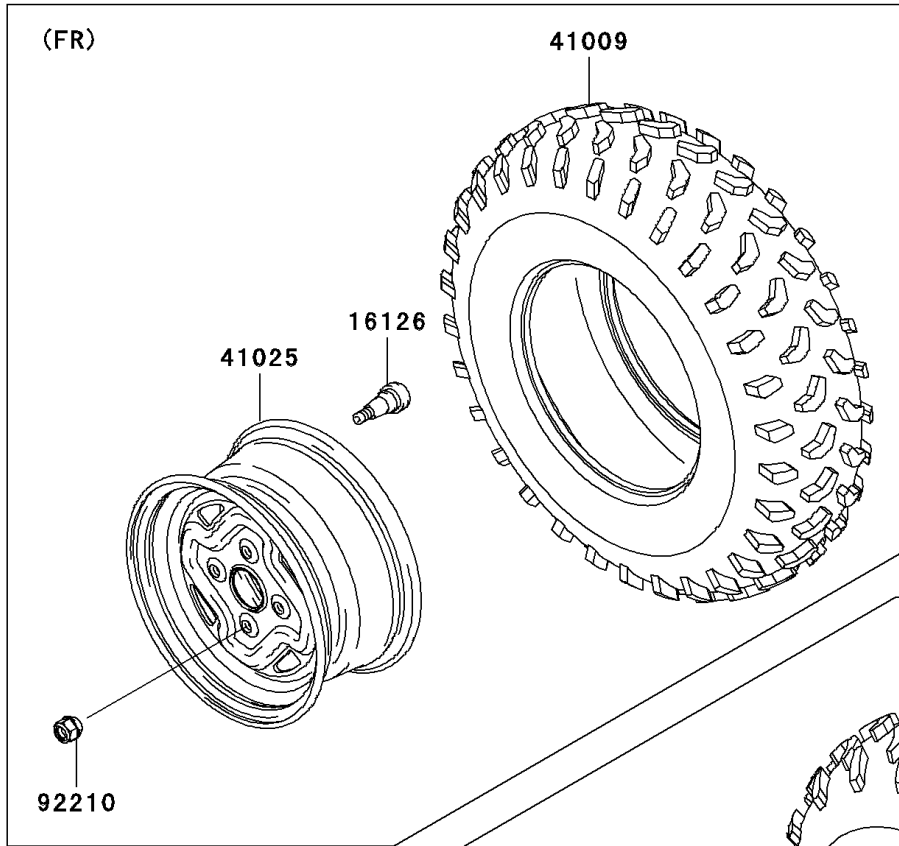

2006 Brute Force 750 4x4i PARTS DIAGRAM

Wheels/Tires

F2210

2006 Brute Force 750 4x4i PARTS LIST

Wheels/Tires

ITEM NAME	PART NUMBER	QUANTITY
VALVE (Ref # 16126)	16126-4001	4
TIRE,FR,AT25X8-12,KT191(D) (Ref # 41009)	41009-0039	2
TIRE,RR,AT25X10-12,KT195(D) (Ref # 41009A)	41009-0053	2
RIM,FR,12X6.0AT,F.S.BLACK (Ref # 41025)	41025-0043-397	2
RIM,RR,12X7.5AT,F.S.BLACK (Ref # 41025A)	41025-0044-397	2
NUT,LOCK,10MM (Ref # 92210)	92210-0203	16