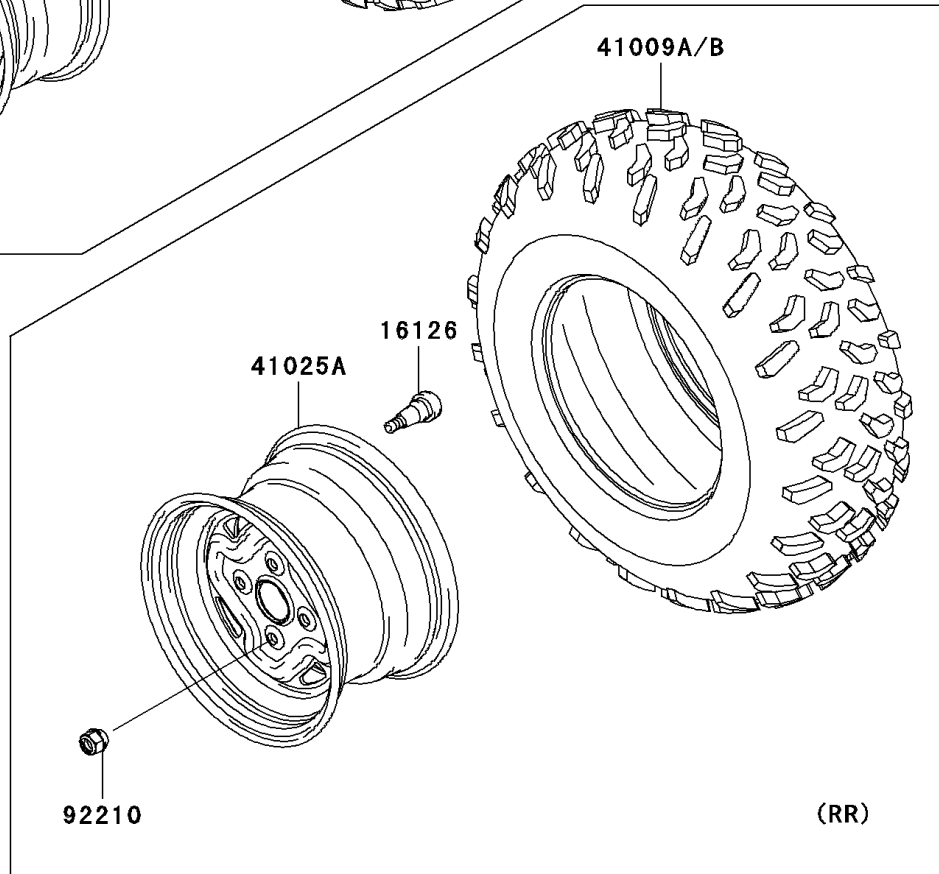

2006 Brute Force 750 4x4i PARTS DIAGRAM

Wheels/Tires

F2210

2006 Brute Force 750 4x4i PARTS LIST

Wheels/Tires

ITEM NAME	PART NUMBER	QUANTITY
VALVE (Ref # 16126)	16126-4001	4
TIRE,FR,AT25X8-12,KT191(D) (Ref # 41009)	41009-0039	2
TIRE,RR,AT25X10-12,KT195(D) (Ref # 41009A)	41009-0053	2
RIM,FR,12X6.0AT,F.S.BLACK (Ref # 41025)	41025-0043-397	2
RIM,RR,12X7.5AT,F.S.BLACK (Ref # 41025A)	41025-0044-397	2
NUT,LOCK,10MM (Ref # 92210)	92210-0203	16