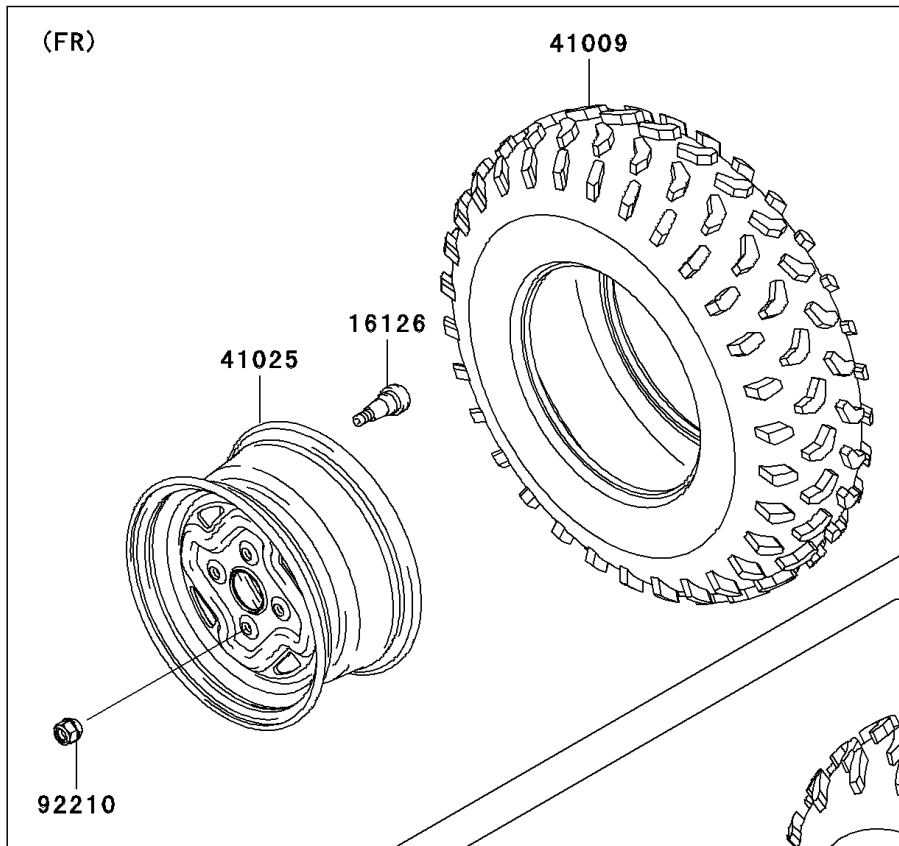

2007 Brute Force 750 4x4i PARTS DIAGRAM

Wheels/Tires

F2210

2007 Brute Force 750 4x4i PARTS LIST

Wheels/Tires

ITEM NAME	PART NUMBER	QUANTITY
VALVE (Ref # 16126)	16126-4001	4
TIRE,FR,AT25X8-12,KT191(D) (Ref # 41009)	41009-0039	2
TIRE,RR,AT25X10-12,KT195(D) (Ref # 41009B)	41009-0112	2
RIM,FR,12X6.0AT,F.S.BLACK (Ref # 41025)	41025-0043-397	2
RIM,RR,12X7.5AT,F.S.BLACK (Ref # 41025A)	41025-0044-397	2
NUT,LOCK,10MM (Ref # 92210)	92210-0203	16