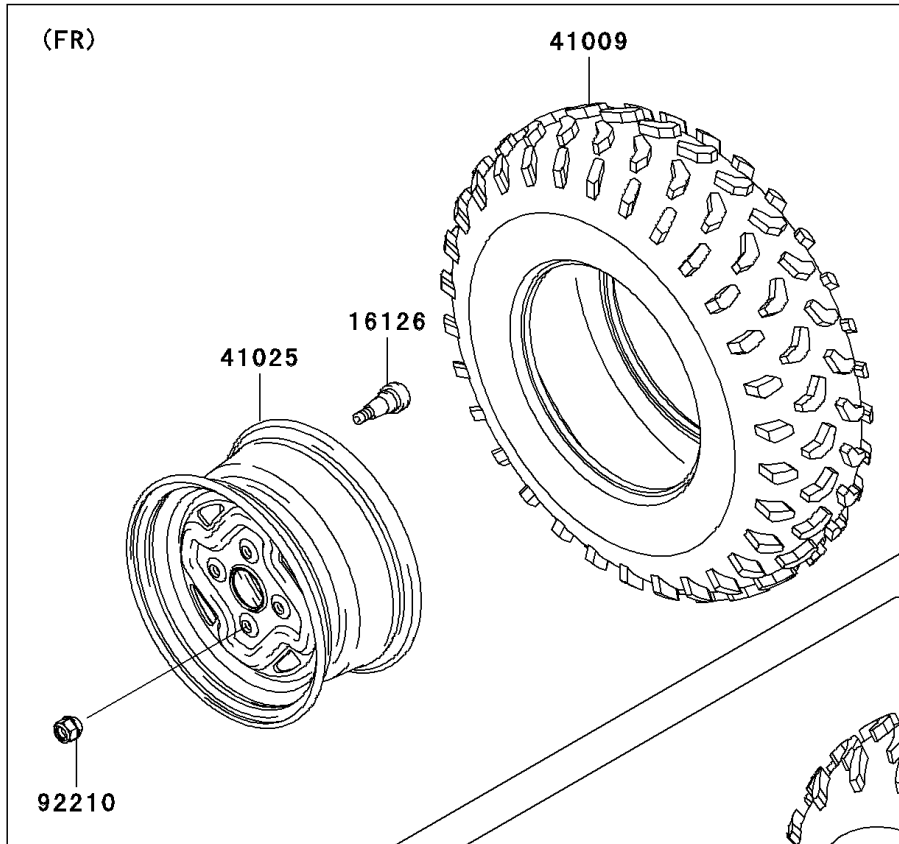

2007 Brute Force 750 4x4i PARTS DIAGRAM

Wheels/Tires

F2210

2007 Brute Force 750 4x4i PARTS LIST

Wheels/Tires

ITEM NAME	PART NUMBER	QUANTITY
VALVE (Ref # 16126)	16126-4001	4
TIRE,FR,AT25X8-12,KT191(D) (Ref # 41009)	41009-0039	2
TIRE,RR,AT25X10-12,KT195(D) (Ref # 41009B)	41009-0112	2
RIM,FR,12X6.0AT,F.S.BLACK (Ref # 41025)	41025-0043-397	2
RIM,RR,12X7.5AT,F.S.BLACK (Ref # 41025A)	41025-0044-397	2
NUT,LOCK,10MM (Ref # 92210)	92210-0203	16