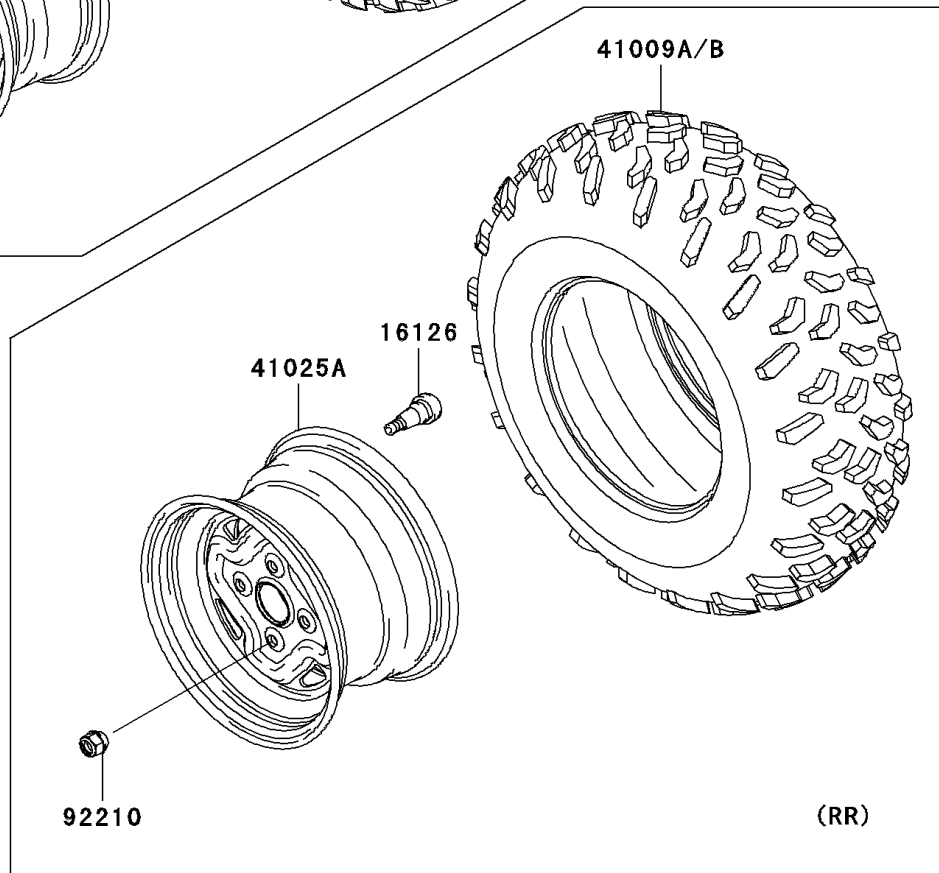

2007 Brute Force 750 4x4i PARTS DIAGRAM

Wheels/Tires

F2210

2007 Brute Force 750 4x4i PARTS LIST

Wheels/Tires

ITEM NAME	PART NUMBER	QUANTITY
VALVE (Ref # 16126)	16126-4001	4
TIRE,FR,AT25X8-12,KT191(D) (Ref # 41009)	41009-0039	2
TIRE,RR,AT25X10-12,KT195(D) (Ref # 41009B)	41009-0112	2
RIM,FR,12X6.0AT,F.S.BLACK (Ref # 41025)	41025-0043-397	2
RIM,RR,12X7.5AT,F.S.BLACK (Ref # 41025A)	41025-0044-397	2
NUT,LOCK,10MM (Ref # 92210)	92210-0203	16