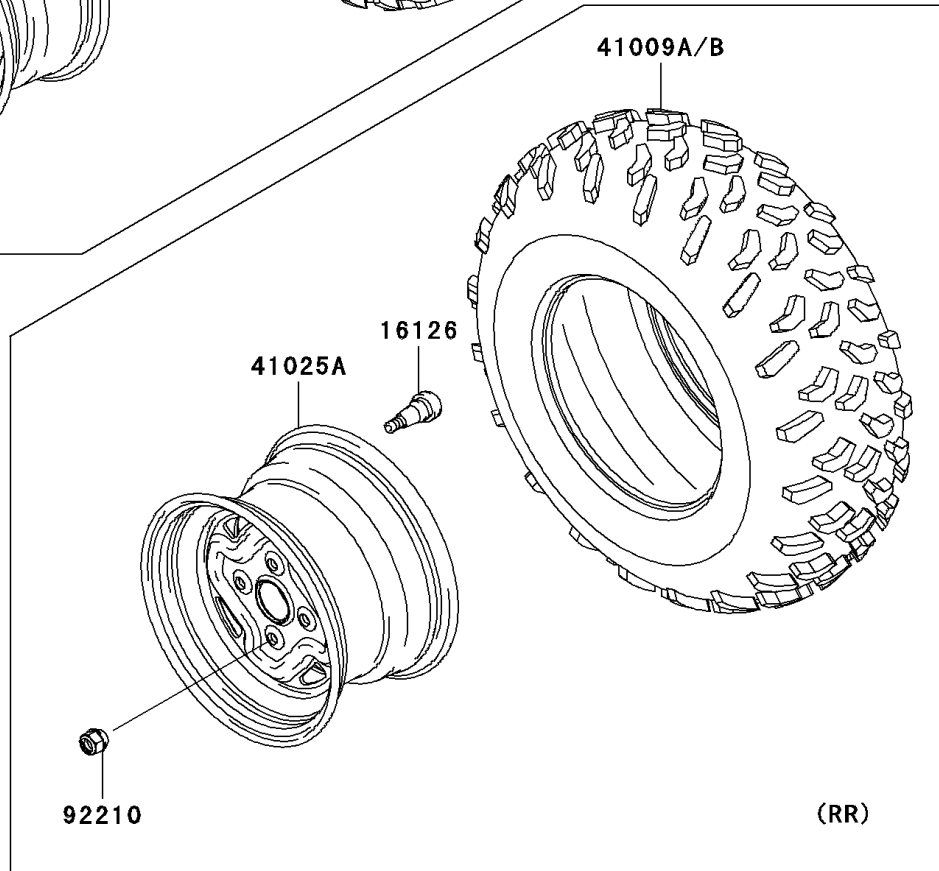

2007 Brute Force 750 4x4i PARTS DIAGRAM

Wheels/Tires

F2210

2007 Brute Force 750 4x4i PARTS LIST

Wheels/Tires

ITEM NAME	PART NUMBER	QUANTITY
VALVE (Ref # 16126)	16126-4001	4
TIRE,FR,AT25X8-12,KT191(D) (Ref # 41009)	41009-0039	2
TIRE,RR,AT25X10-12,KT195(D) (Ref # 41009B)	41009-0112	2
RIM,FR,12X6.0AT,F.S.BLACK (Ref # 41025)	41025-0043-397	2
RIM,RR,12X7.5AT,F.S.BLACK (Ref # 41025A)	41025-0044-397	2
NUT,LOCK,10MM (Ref # 92210)	92210-0203	16