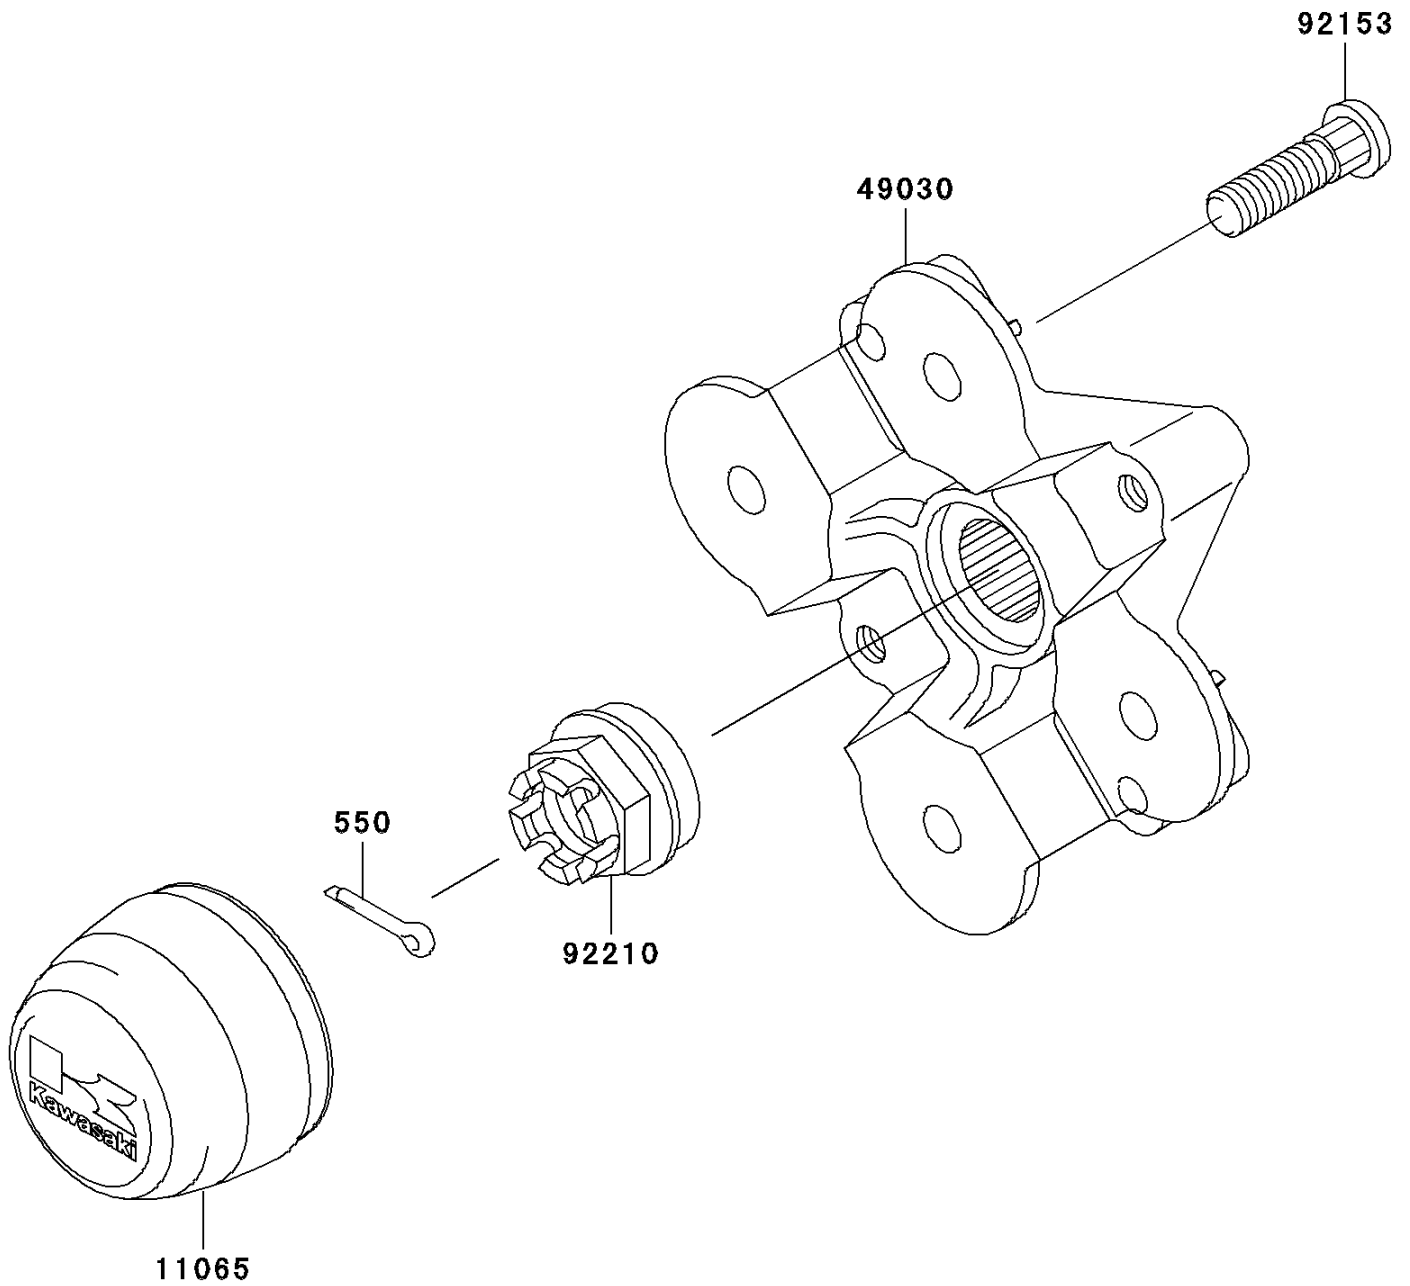

2006 Brute Force 750 4x4i PARTS DIAGRAM

Front Hub

F2230

2006 Brute Force 750 4x4i PARTS LIST

Front Hub

ITEM NAME	PART NUMBER	QUANTITY
PIN-COTTER,4.0X25 (Ref # 550)	550D4025	2
CAP,WHEEL (Ref # 11065)	11065-0108	2
HUB,FR (Ref # 49030)	49030-0013	2
BOLT,10X36.5 (Ref # 92153)	92153-0890	8
NUT,CASTLE,18MM (Ref # 92210)	92210-1349	2