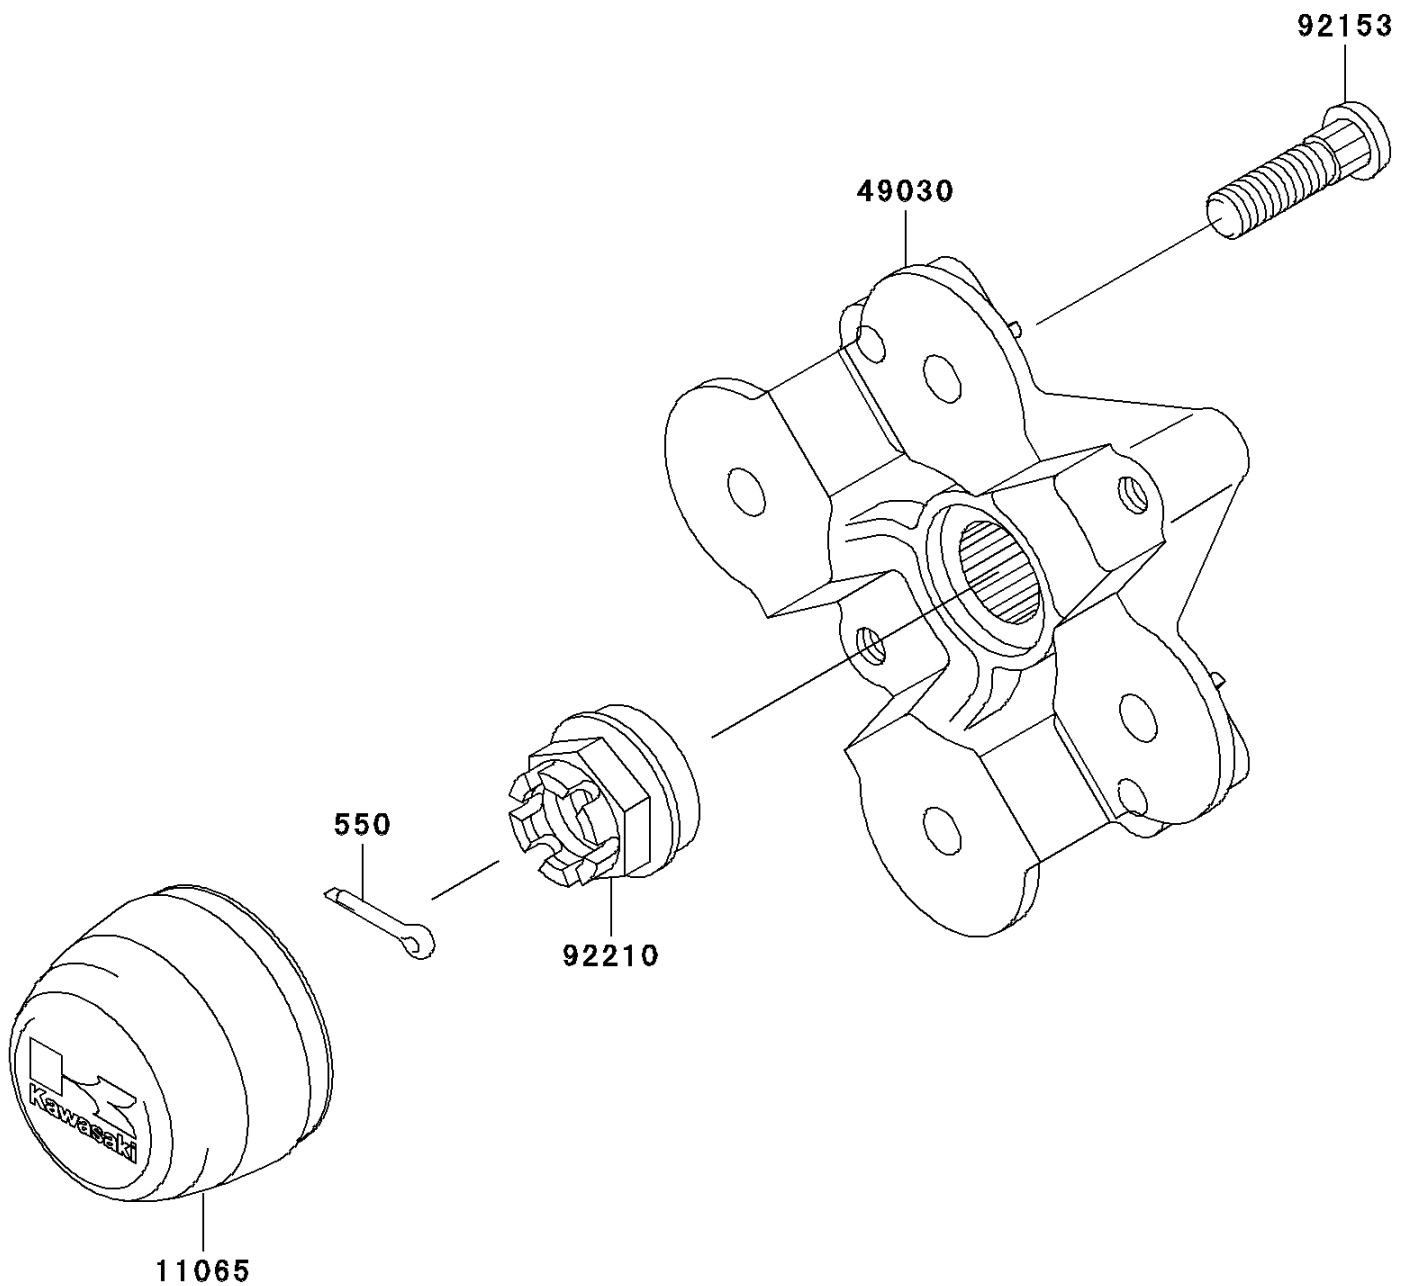

2007 Brute Force 750 4x4i PARTS DIAGRAM

Front Hub

F2230

2007 Brute Force 750 4x4i PARTS LIST

Front Hub

ITEM NAME	PART NUMBER	QUANTITY
PIN-COTTER,4.0X25 (Ref # 550)	550D4025	2
CAP,WHEEL (Ref # 11065)	11065-0108	2
HUB,FR (Ref # 49030)	49030-0013	2
BOLT,10X36.5 (Ref # 92153)	92153-0890	8
NUT,CASTLE,18MM (Ref # 92210)	92210-1349	2