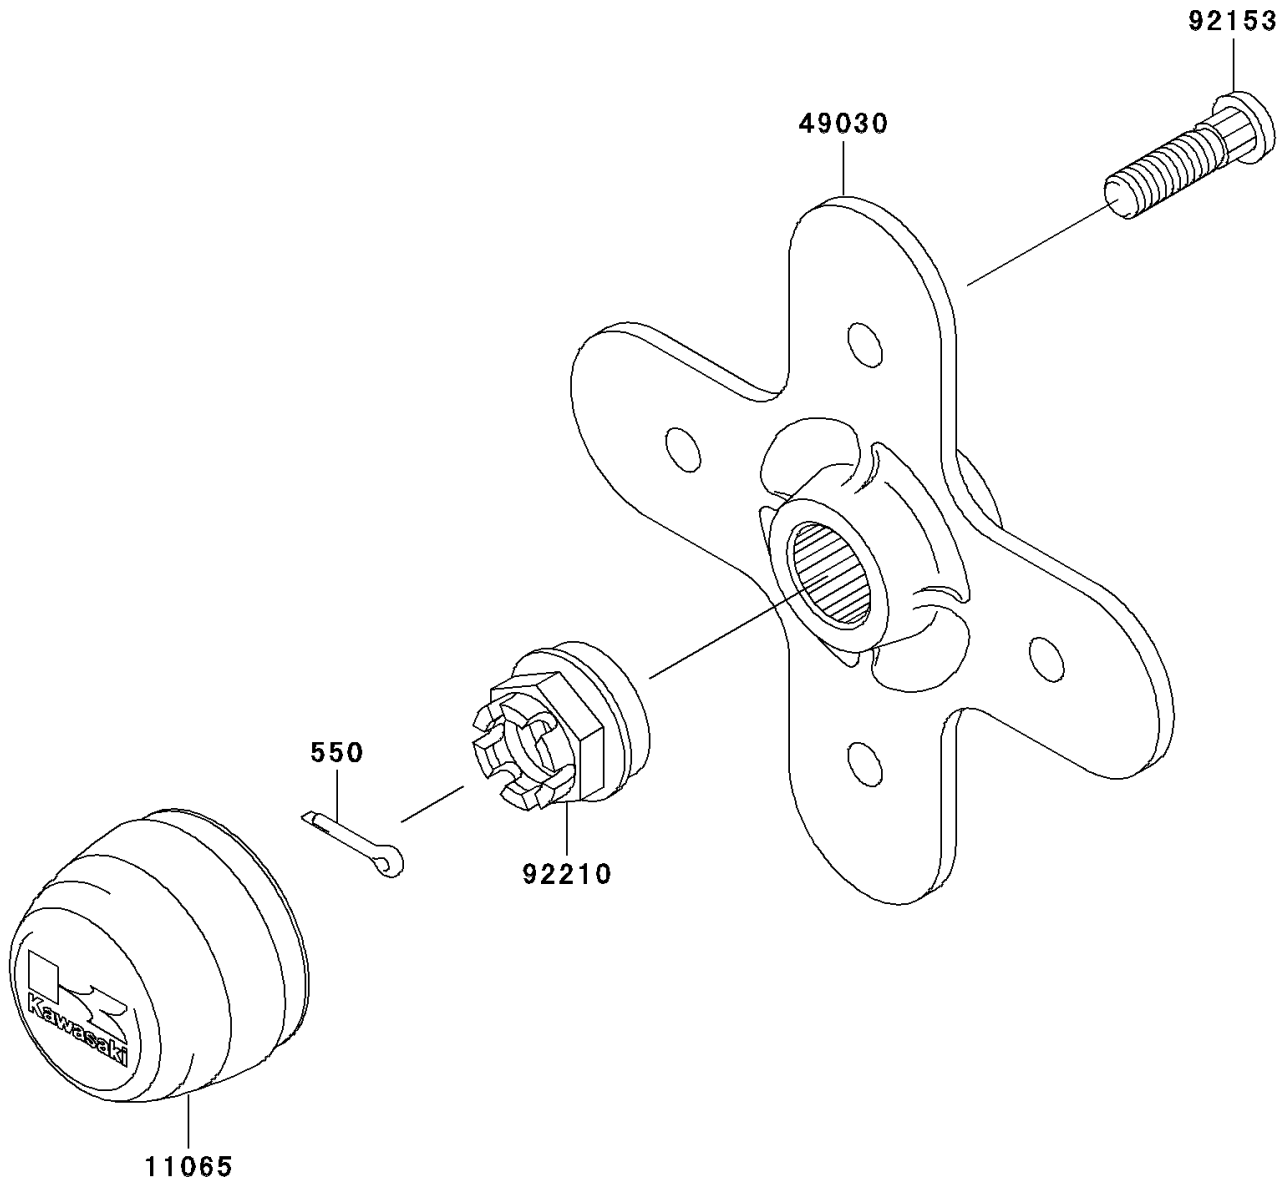

# 2007 Brute Force 750 4x4i PARTS DIAGRAM

Rear Hub

F2240

### Rear Hub

ITEM NAME	PART NUMBER	QUANTITY
PIN-COTTER,4.0X25 (Ref # 550)	550D4025	2
CAP,WHEEL (Ref # 11065)	11065-0108	2
HUB,RR (Ref # 49030)	49030-0009	2
BOLT,10X36.5 (Ref # 92153)	92153-0890	8
NUT,CASTLE,20MM (Ref # 92210)	92210-1381	2