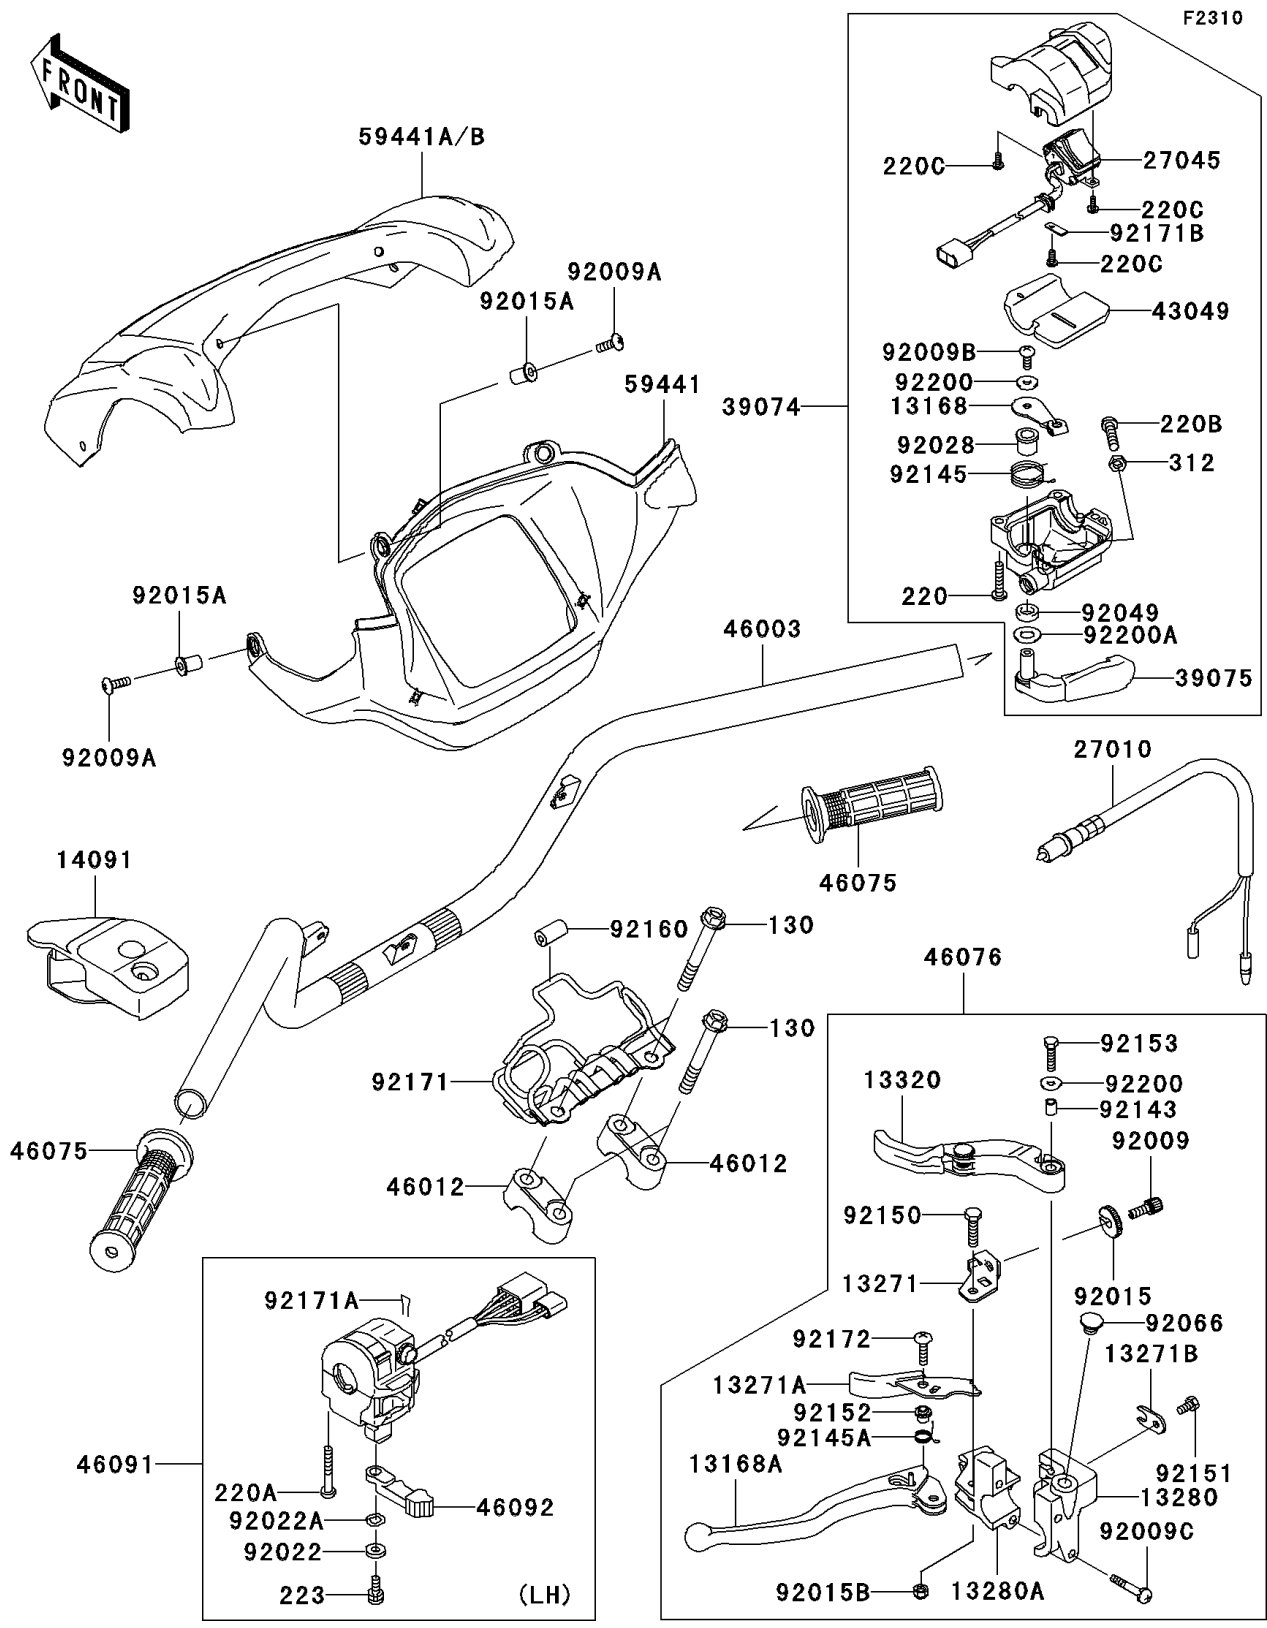

2007 Brute Force 750 4x4i PARTS DIAGRAM

Handlebar