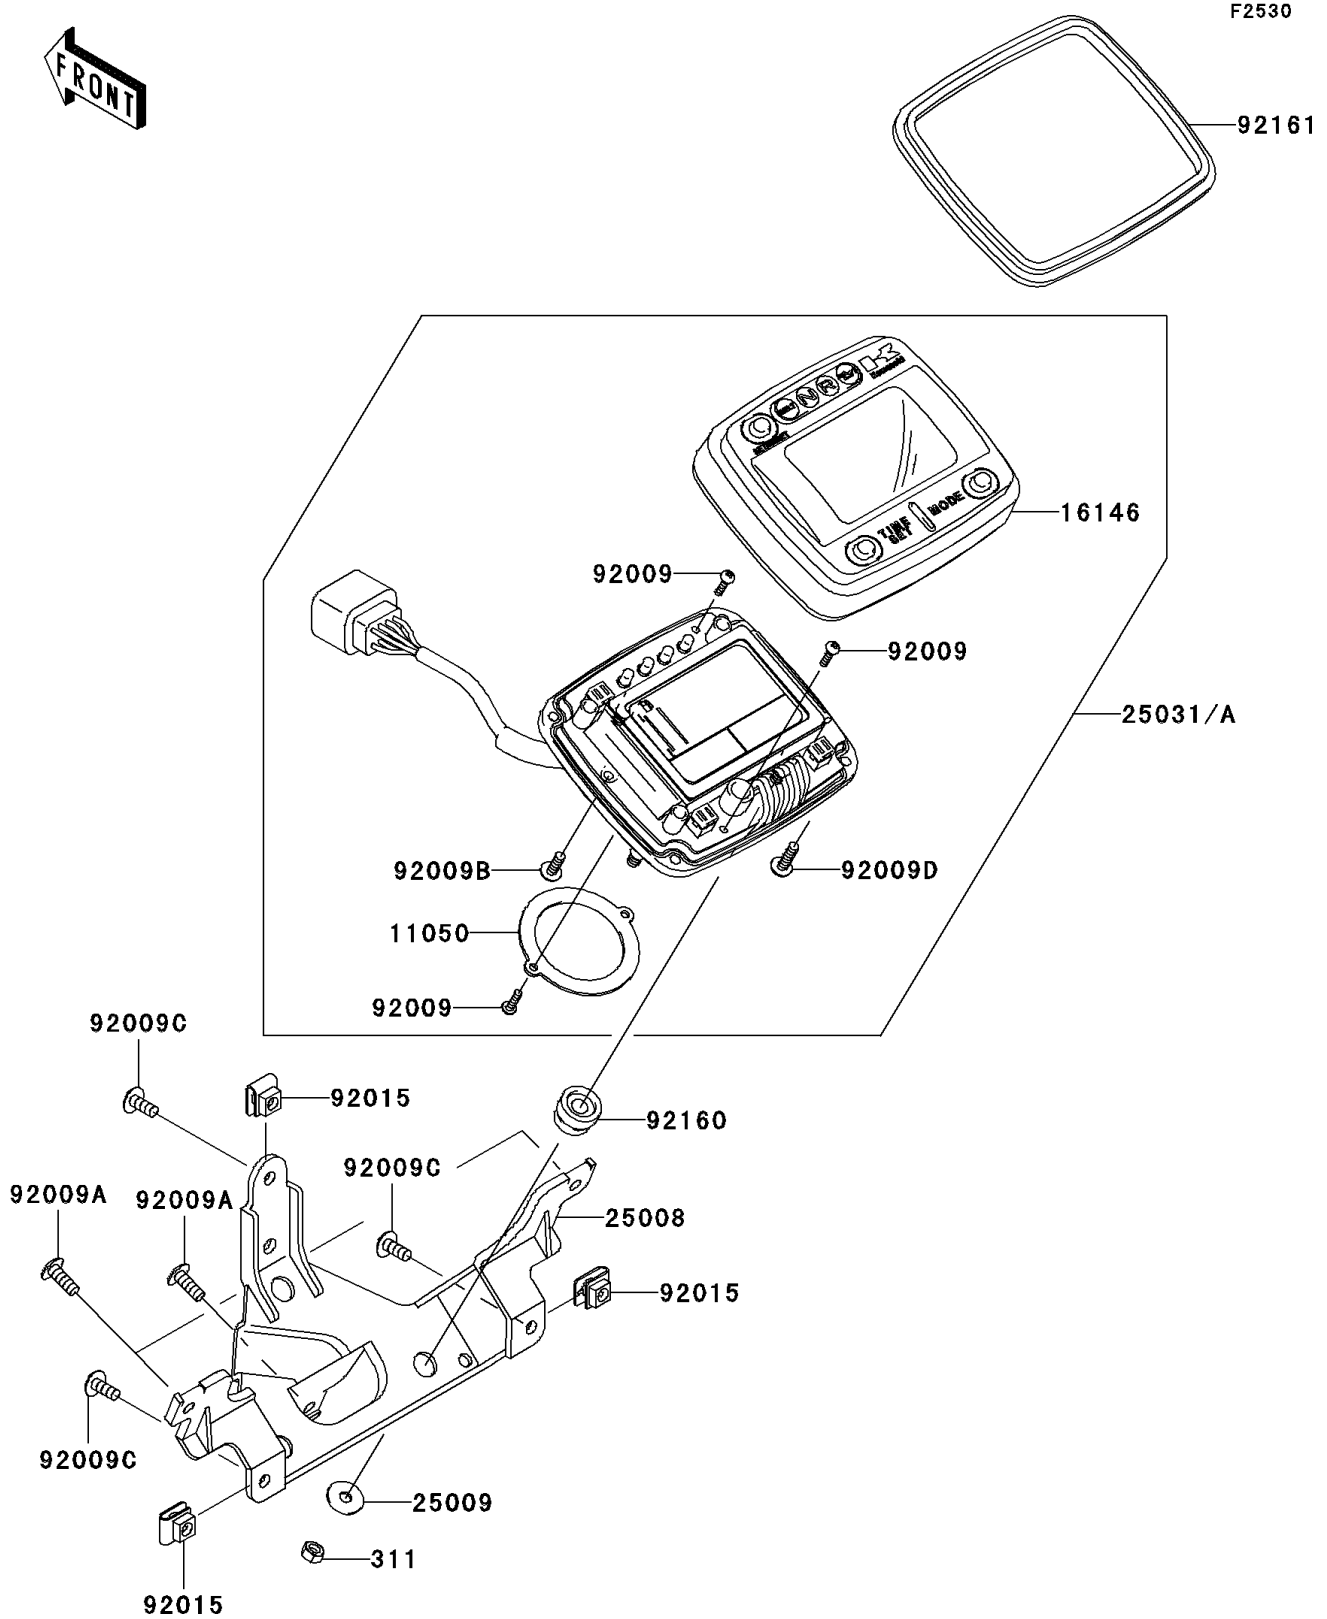

# 2006 Brute Force 750 4x4i PARTS DIAGRAM

Meter(s)

## 2006 Brute Force 750 4x4i PARTS LIST

Meter(s)

ITEM NAME	PART NUMBER	QUANTITY
NUT-HEX (Ref # 311)	311C0500	3
BRACKET,METER (Ref # 11050)	11050-1932	1
COVER-ASSY,UPPER (Ref # 16146)	16146-0011	1
BRACKET-METER (Ref # 25008)	25008-0003	1
WASHER,5.2X16X1.2 (Ref # 25009)	25009-004	3
SCREW,TAPPING,3X12 (Ref # 92009)	92009-1028	4
SCREW,TAPPING,5X14 (Ref # 92009A)	92009-1197	3
SCREW,TAPPING,4X12 (Ref # 92009B)	92009-1254	1
SCREW,5X12 (Ref # 92009C)	92009-1652	3
SCREW,6X18 (Ref # 92009D)	92009-1663	4
NUT,5MM (Ref # 92015)	92015-1573	3
DAMPER (Ref # 92160)	92160-1460	3
DAMPER,METER,UPP (Ref # 92161)	92161-1114	1
METER-ASSY,MPH (Ref # 25031)	25031-0034	1
METER-ASSY,KPH (Ref # 25031A)	25031-0057	1