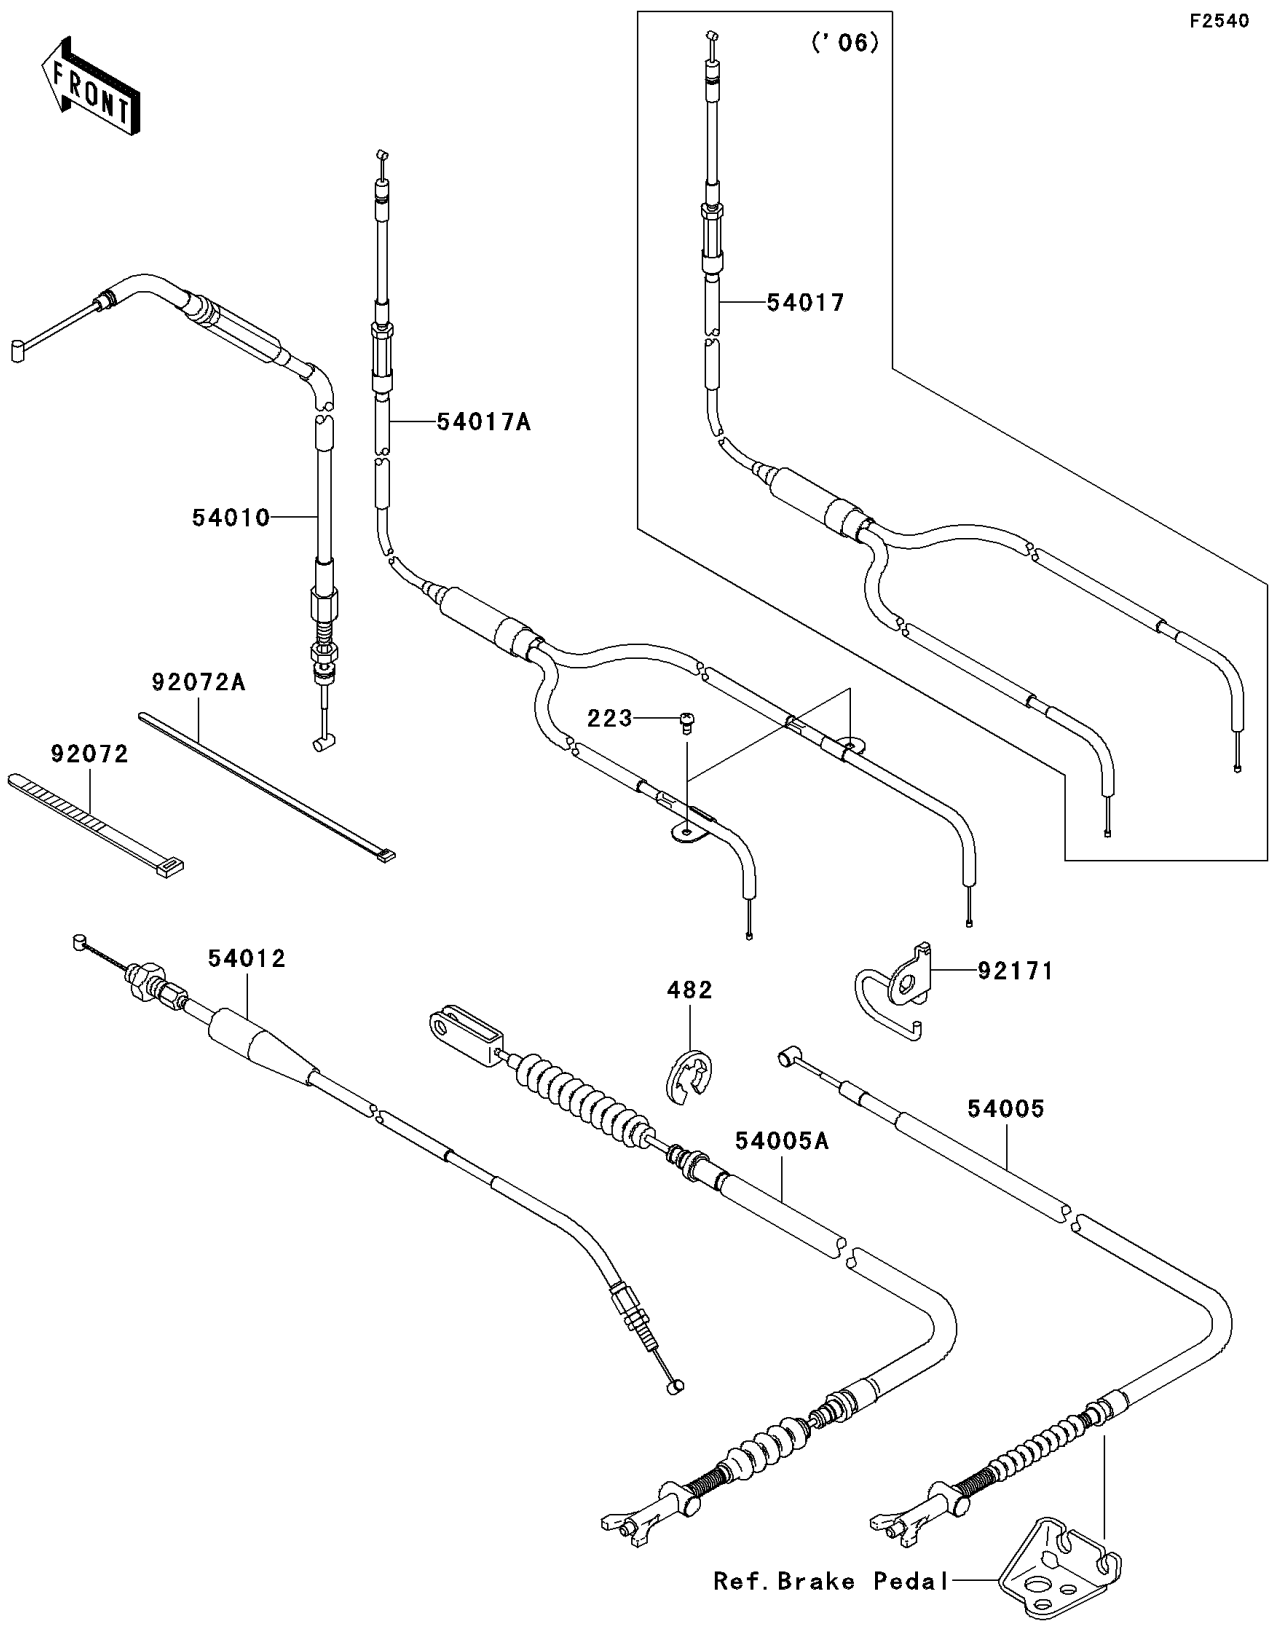

# 2006 Brute Force 750 4x4i PARTS DIAGRAM

Cables

F2540

## 2006 Brute Force 750 4x4i PARTS LIST

### Cables

ITEM NAME	PART NUMBER	QUANTITY
CIRCLIP-TYPE-E,8MM (Ref # 482)	482L8000	1
CABLE-BRAKE,PARKING (Ref # 54005)	54005-0005	1
CABLE-BRAKE,FOOT (Ref # 54005A)	54005-0009	1
CABLE,FRONT DIFF LOCK (Ref # 54010)	54010-0009	1
CABLE-THROTTLE (Ref # 54012)	54012-0108	1
CABLE-STARTER (Ref # 54017)	54017-0006	1
BAND,L=123 (Ref # 92072)	92072-030	1
BAND,L=188 (Ref # 92072A)	92072-1239	3
CLAMP,BRAKE CABLE (Ref # 92171)	92171-0228	1