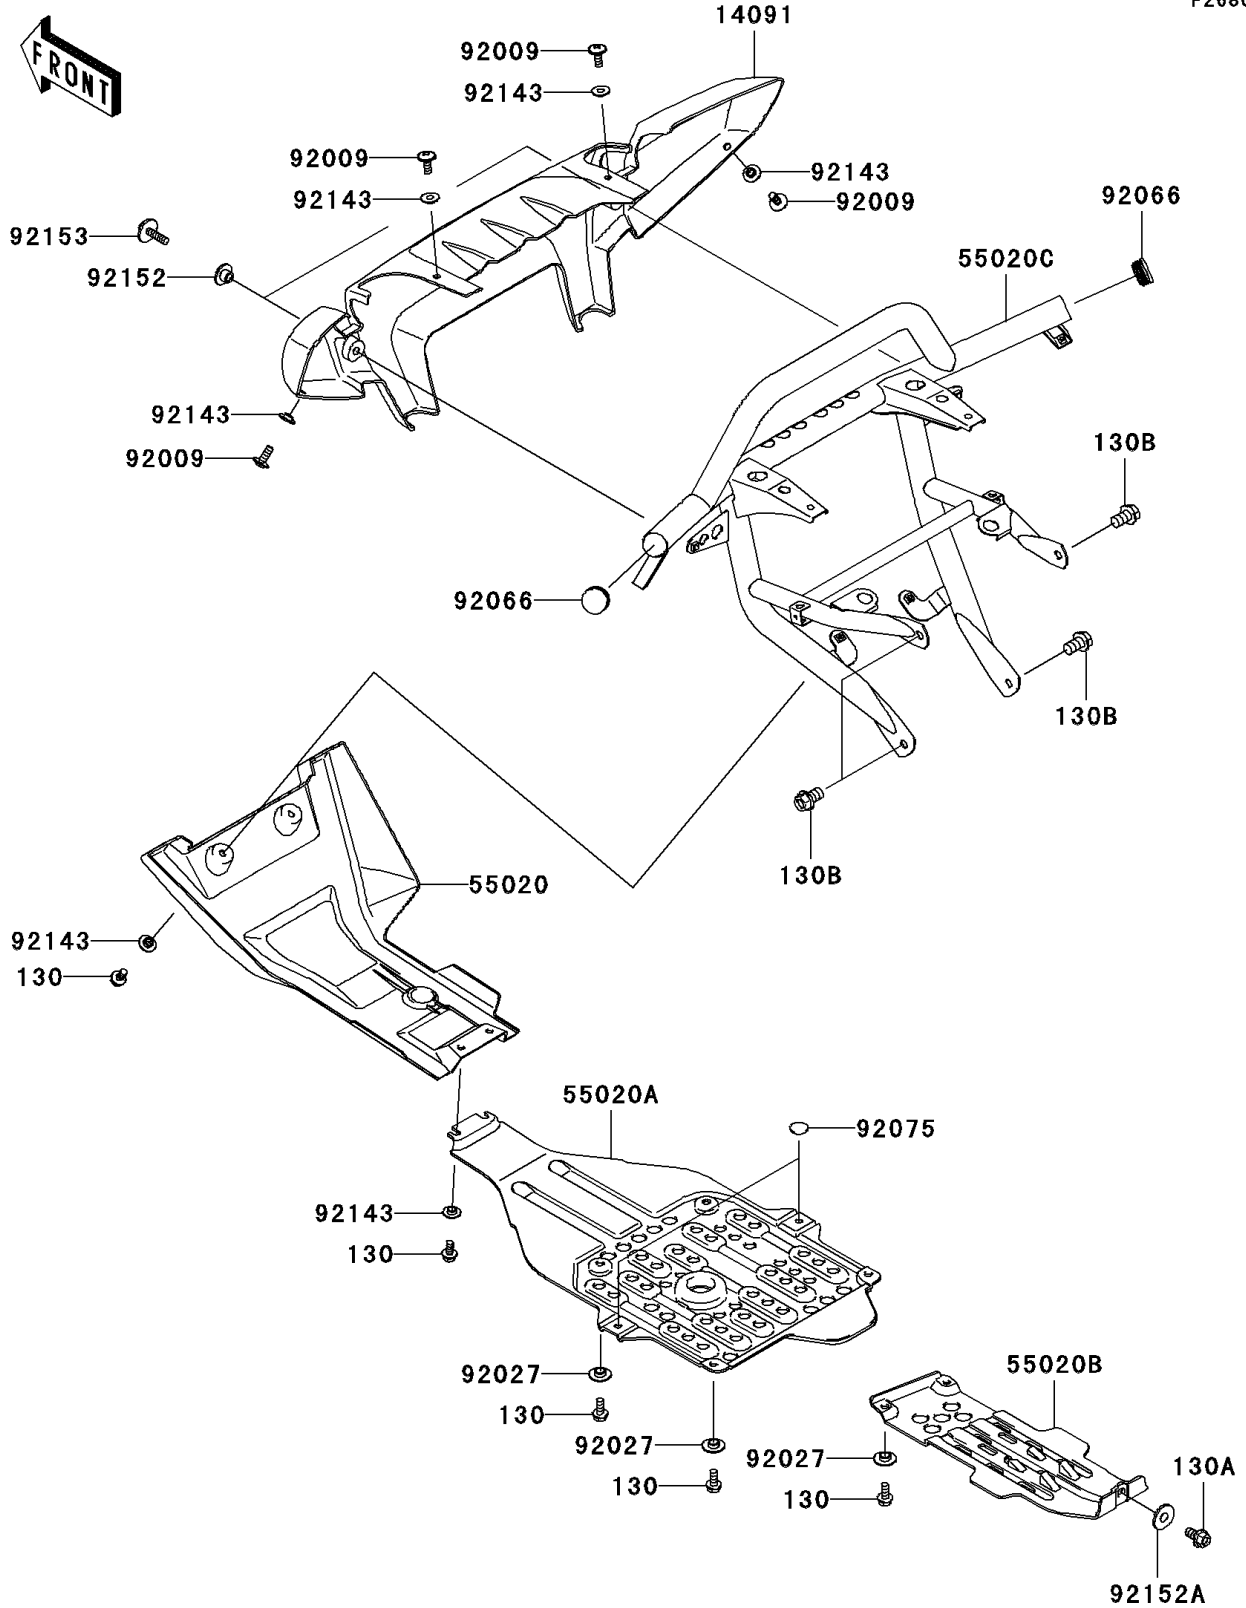

# 2006 Brute Force 750 4x4i PARTS DIAGRAM

Guard(s)(C6F)

F2680

## 2006 Brute Force 750 4x4i PARTS LIST

Guard(s)(C6F)

ITEM NAME	PART NUMBER	QUANTITY
BOLT-FLANGED,6X14 (Ref # 130)	130J0614	10
BOLT-FLANGED,8X14 (Ref # 130A)	130J0814	1
BOLT-FLANGED,10X16 (Ref # 130B)	130J1016	4
COVER,FRONT BUMPER,F.BLACK (Ref # 14091)	14091-0291-6Z	1
GUARD,FRONT SKID,F.BLACK (Ref # 55020)	55020-0064-6Z	1
GUARD,ENGINE (Ref # 55020A)	55020-0065	1
GUARD,REAR GEAR BOX (Ref # 55020B)	55020-0105	1
GUARD,FRONT,F.BLACK (Ref # 55020C)	55020-0149-21	1
SCREW,6X16 (Ref # 92009)	92009-1621	4
COLLAR,L=4.7 (Ref # 92027)	92027-1964	6
PLUG (Ref # 92066)	92066-0035	2
DAMPER,RUBBER (Ref # 92075)	92075-261	2
COLLAR (Ref # 92143)	92143-1087	8
COLLAR (Ref # 92152)	92152-0181	2
COLLAR (Ref # 92152A)	92152-0198	1
BOLT,SOCKET,6X22 (Ref # 92153)	92153-0665	2