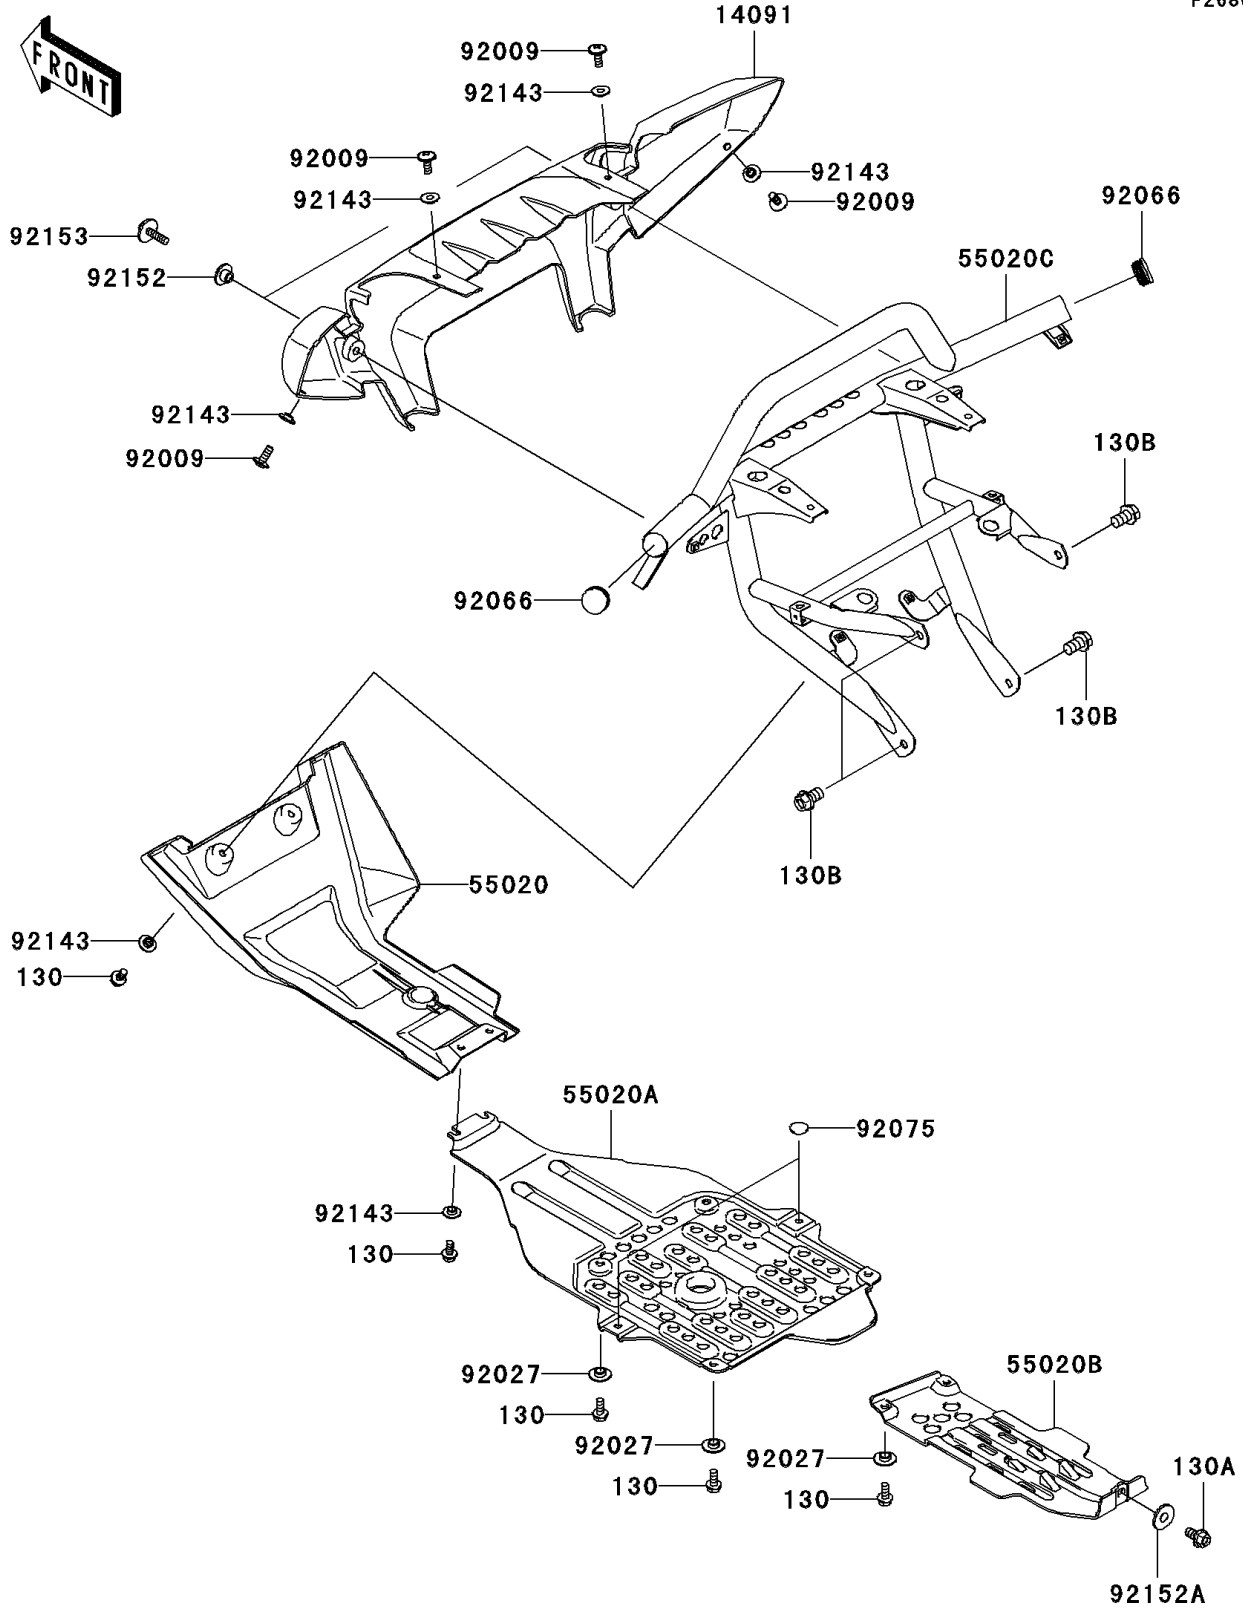

2006 Brute Force 750 4x4i PARTS DIAGRAM

Guard(s)(C6F)

F2680

2006 Brute Force 750 4x4i PARTS LIST

Guard(s)(C6F)

ITEM NAME	PART NUMBER	QUANTITY
BOLT-FLANGED,6X14 (Ref # 130)	130J0614	10
BOLT-FLANGED,8X14 (Ref # 130A)	130J0814	1
BOLT-FLANGED,10X16 (Ref # 130B)	130J1016	4
COVER,FRONT BUMPER,F.BLACK (Ref # 14091)	14091-0291-6Z	1
GUARD,FRONT SKID,F.BLACK (Ref # 55020)	55020-0064-6Z	1
GUARD,ENGINE (Ref # 55020A)	55020-0065	1
GUARD,REAR GEAR BOX (Ref # 55020B)	55020-0105	1
GUARD,FRONT,F.BLACK (Ref # 55020C)	55020-0149-21	1
SCREW,6X16 (Ref # 92009)	92009-1621	4
COLLAR,L=4.7 (Ref # 92027)	92027-1964	6
PLUG (Ref # 92066)	92066-0035	2
DAMPER,RUBBER (Ref # 92075)	92075-261	2
COLLAR (Ref # 92143)	92143-1087	8
COLLAR (Ref # 92152)	92152-0181	2
COLLAR (Ref # 92152A)	92152-0198	1
BOLT,SOCKET,6X22 (Ref # 92153)	92153-0665	2