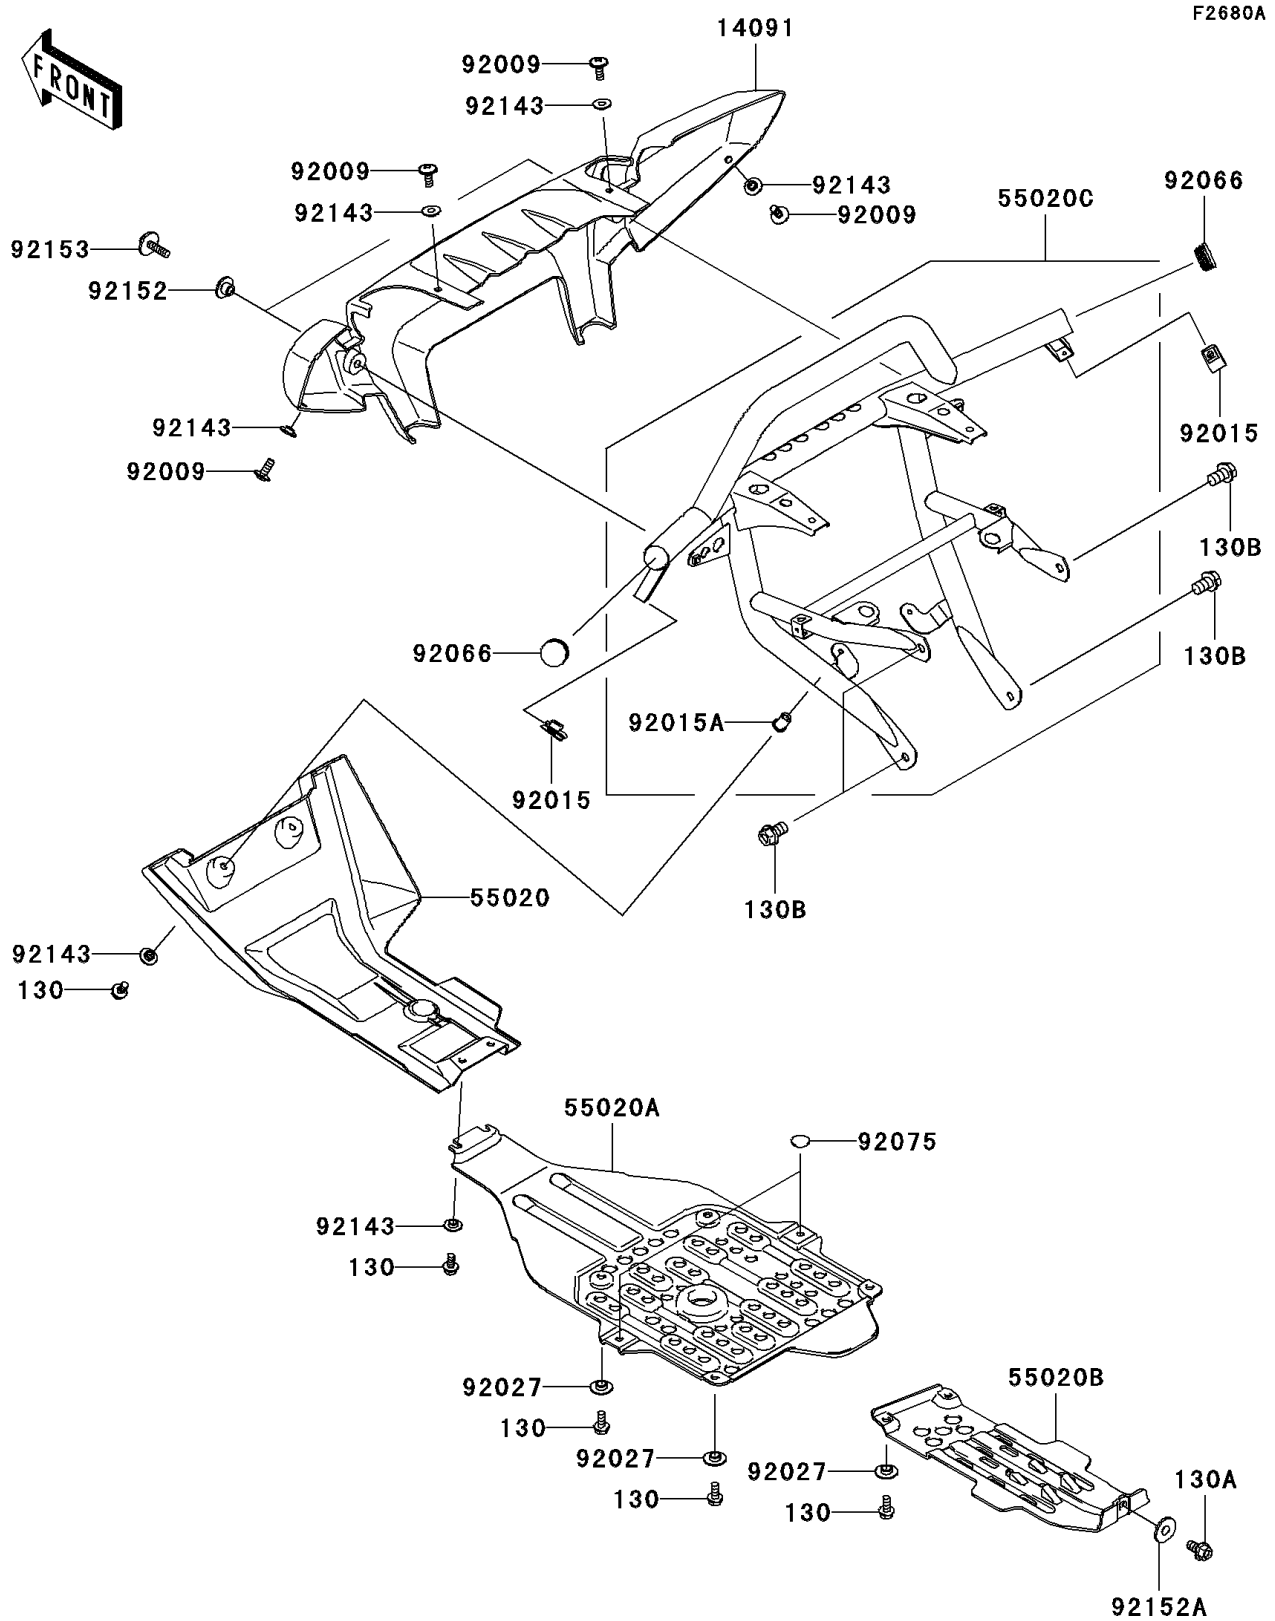

2007 Brute Force 750 4x4i PARTS DIAGRAM

Guard(s)(C7F)

2007 Brute Force 750 4x4i PARTS LIST

Guard(s)(C7F)

ITEM NAME	PART NUMBER	QUANTITY
BOLT-FLANGED,6X14 (Ref # 130)	130J0614	10
BOLT-FLANGED,8X14 (Ref # 130A)	130J0814	1
BOLT-FLANGED,10X16 (Ref # 130B)	130J1016	4
COVER,FRONT BUMPER,F.BLACK (Ref # 14091)	14091-0291-6Z	1
GUARD,FRONT SKID,F.BLACK (Ref # 55020)	55020-0064-6Z	1
GUARD,ENGINE (Ref # 55020A)	55020-0065	1
GUARD,REAR GEAR BOX (Ref # 55020B)	55020-0105	1
GUARD,FRONT,W.BLACK (Ref # 55020C)	55020-0270-388	1
SCREW,6X16 (Ref # 92009)	92009-1621	4
NUT,6MM (Ref # 92015)	92015-1602	2
NUT,POP,6MM,L=16.5 (Ref # 92015A)	92015-1792	2
COLLAR,L=4.7 (Ref # 92027)	92027-1964	6
PLUG (Ref # 92066)	92066-0035	2
DAMPER,RUBBER (Ref # 92075)	92075-261	2
COLLAR (Ref # 92143)	92143-1087	8
COLLAR (Ref # 92152)	92152-0181	2
COLLAR (Ref # 92152A)	92152-0198	1
BOLT,SOCKET,6X22 (Ref # 92153)	92153-0665	2