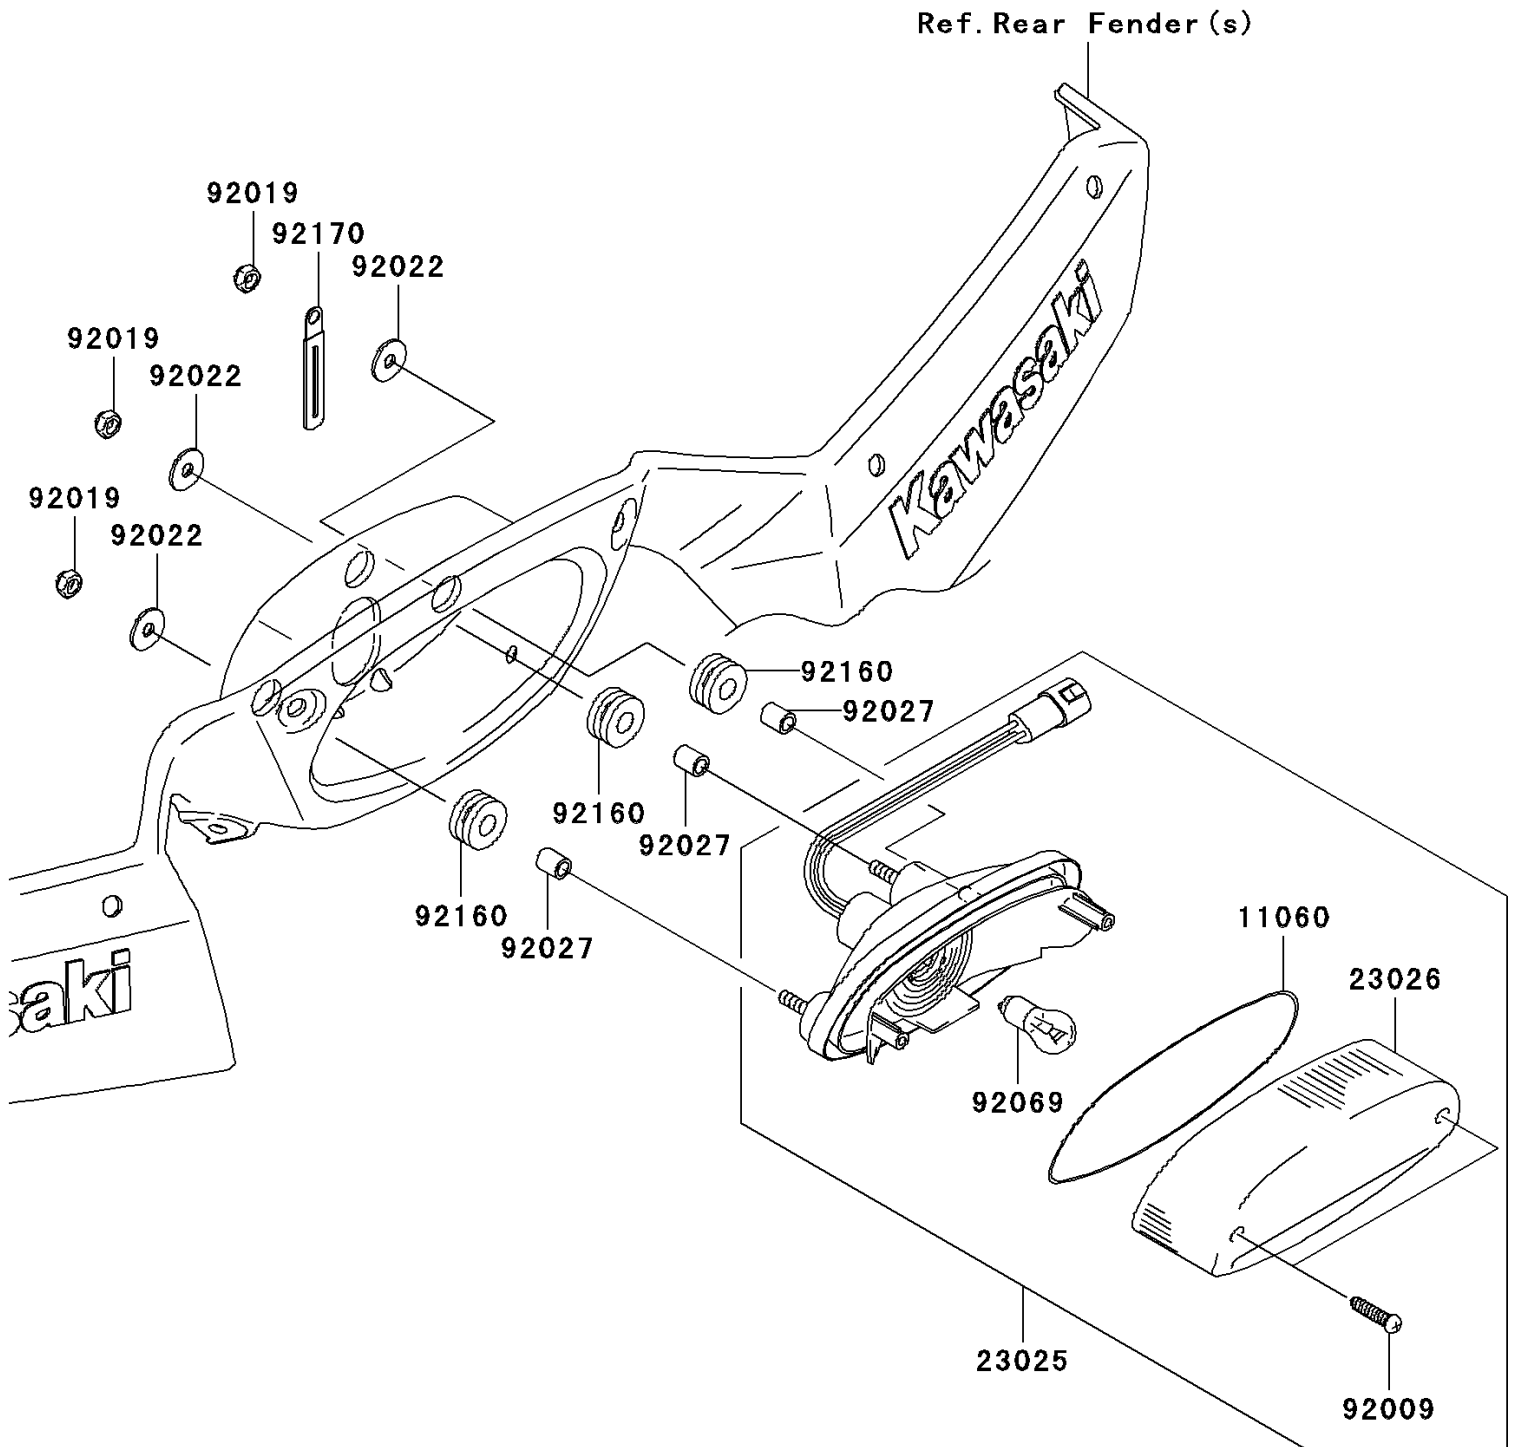

# 2007 Brute Force 750 4x4i PARTS DIAGRAM

Taillight(s)

F2720

## 2007 Brute Force 750 4x4i PARTS LIST

### Taillight(s)

ITEM NAME	PART NUMBER	QUANTITY
GASKET, TAIL LAMP LENS (Ref # 11060)	11060-1174	1
LAMP-TAIL (Ref # 23025)	23025-0011	1
LENS, TAIL LAMP (Ref # 23026)	23026-1183	1
SCREW, TAPPING, 4X20 (Ref # 92009)	92009-1378	2
NUT, LOCK, 6MM (Ref # 92019)	92019-008	3
WASHER, 6.5X20X1.6 (Ref # 92022)	92022-1557	3
COLLAR, 6.8X10X12 (Ref # 92027)	92027-162	3
BULB, 12V 21/5W (Ref # 92069)	92069-063	1
DAMPER (Ref # 92160)	92160-1162	3
CLAMP (Ref # 92170)	92170-1514	1