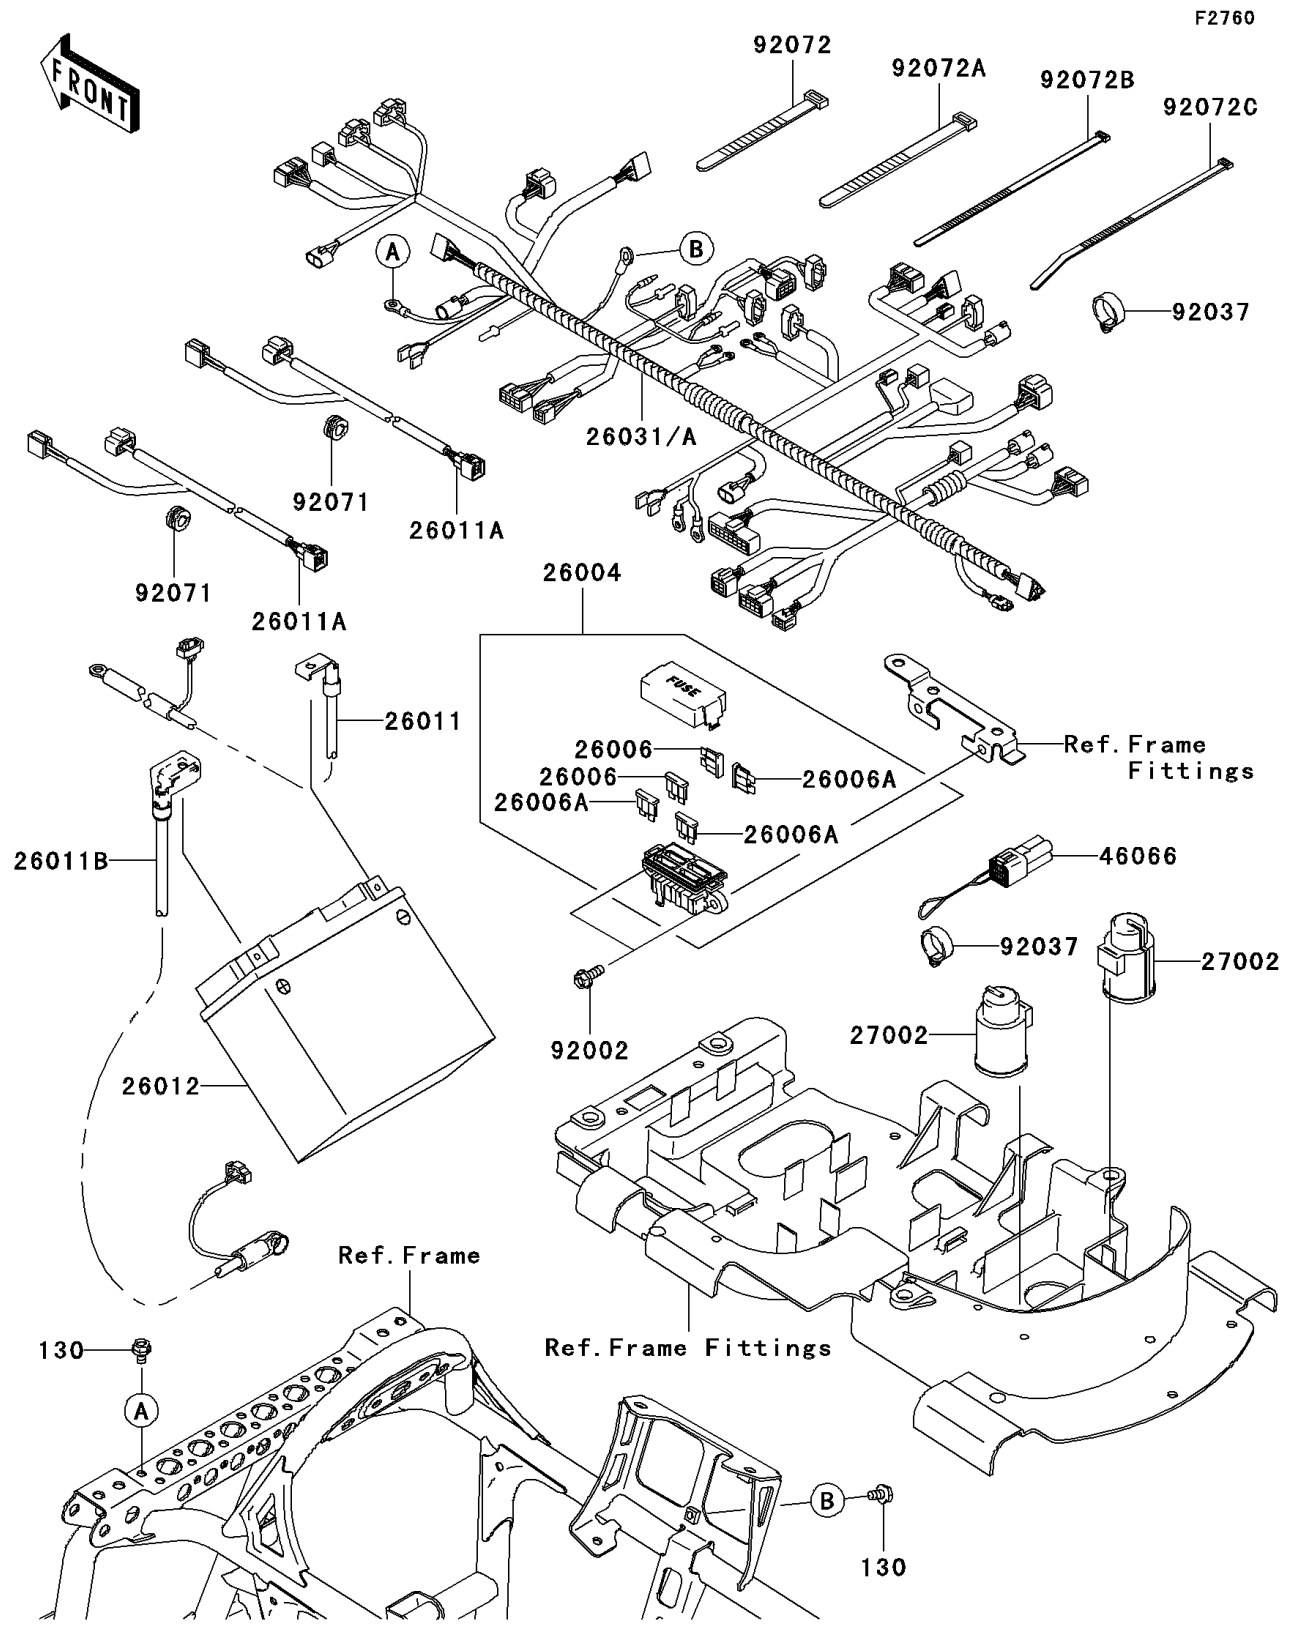

# 2006 Brute Force 750 4x4i PARTS DIAGRAM

Chassis Electrical Equipment

## 2006 Brute Force 750 4x4i PARTS LIST

### Chassis Electrical Equipment

ITEM NAME	PART NUMBER	QUANTITY
BOLT-FLANGED,6X10 (Ref # 130)	130J0610	2
FUSE-ASSY (Ref # 26004)	26004-0011	1
FUSE,30A (Ref # 26006)	26006-0004	2
FUSE,10A (Ref # 26006A)	26006-0005	3
WIRE-LEAD,BATTERY(-) (Ref # 26011)	26011-0026	1
WIRE-LEAD,HEAD LAMP (Ref # 26011A)	26011-0052	2
WIRE-LEAD,BATTERY(+) (Ref # 26011B)	26011-0053	1
BATTERY,MF,KMX14-BS,12V 12AH (Ref # 26012)	26012-1414	1
HARNESS,MAIN (Ref # 26031)	26031-0346	1
RELAY-ASSY (Ref # 27002)	27002-1095	2
CONNECTOR-ASSY,RESET (Ref # 46066)	46066-0001	1
BOLT,6X16 (Ref # 92002)	92002-1571	2
CLAMP,HOSE (Ref # 92037)	92037-1827	10
GROMMET (Ref # 92071)	92071-1128	2
BAND,L=123 (Ref # 92072)	92072-030	3
BAND,L=149 (Ref # 92072A)	92072-031	1
BAND,L=188 (Ref # 92072B)	92072-1239	4
BAND,L=292.1 (Ref # 92072C)	92072-3509	1