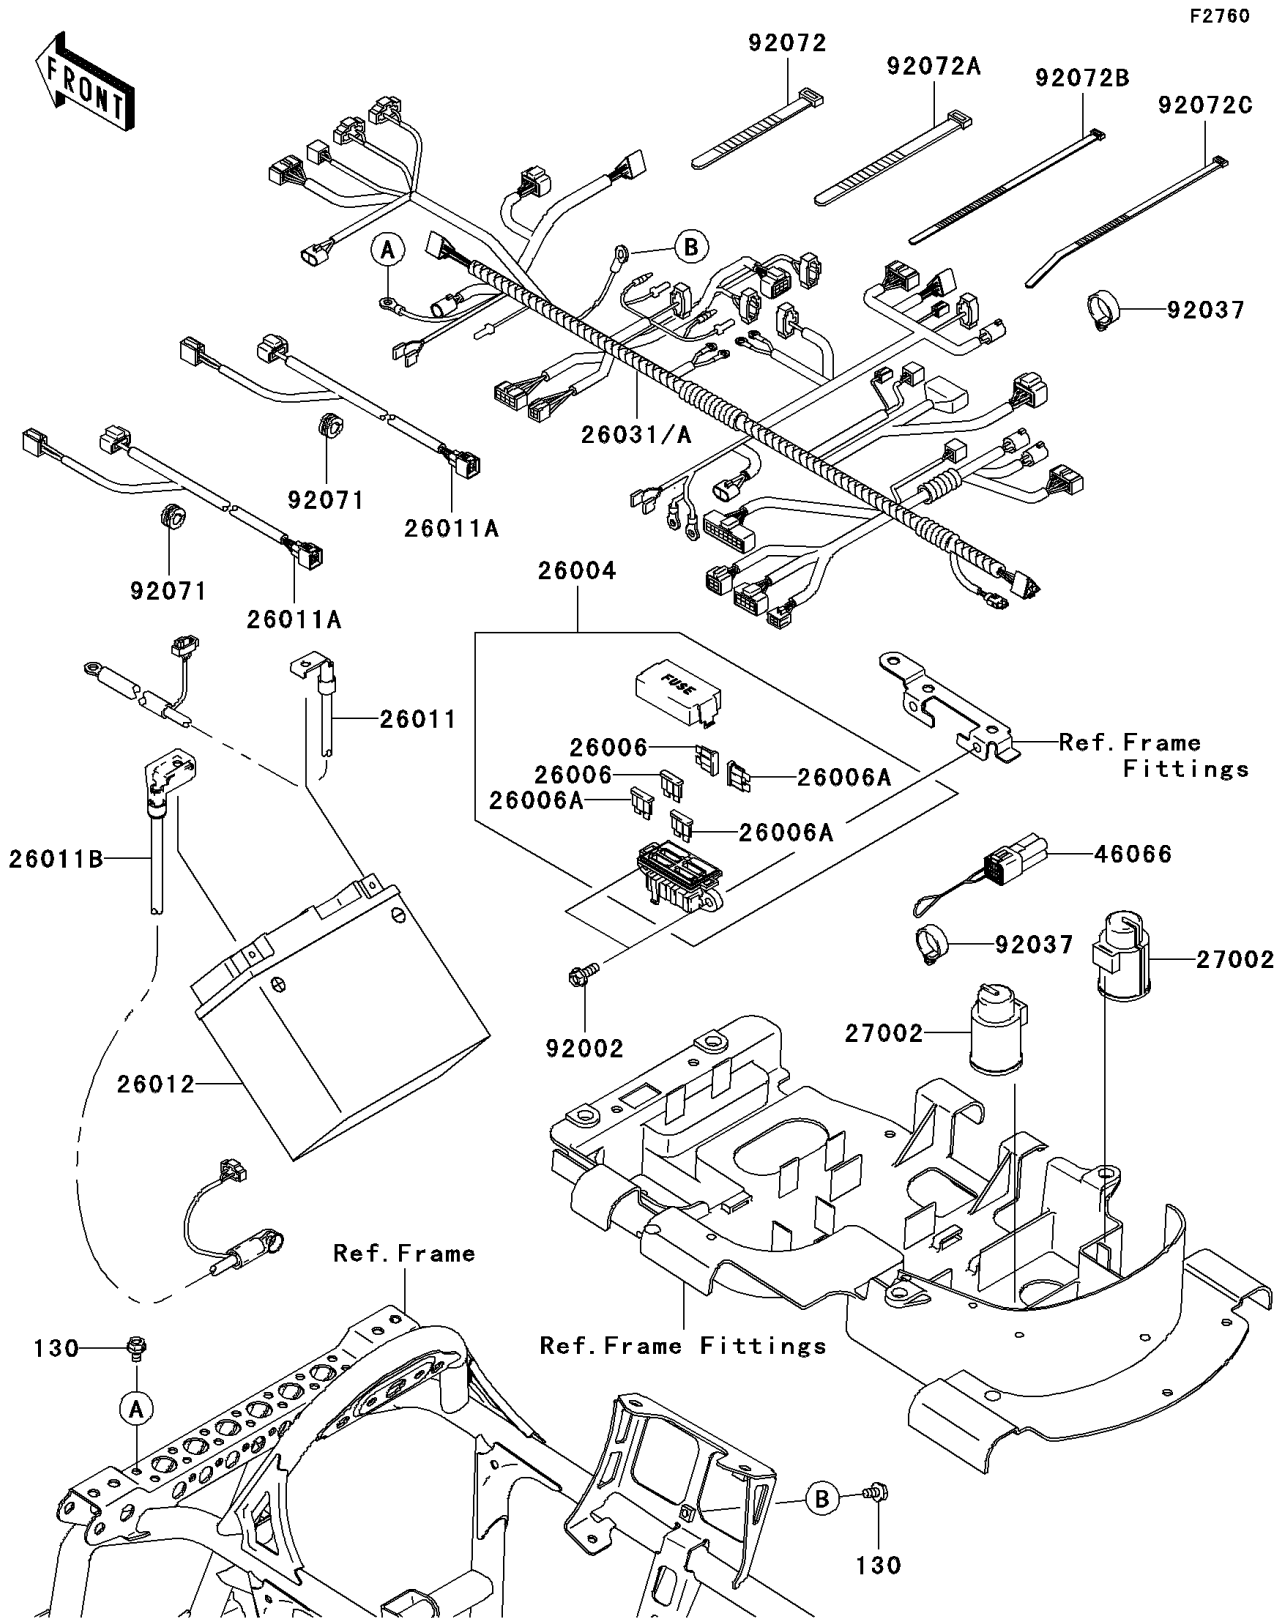

2006 Brute Force 750 4x4i PARTS DIAGRAM

Chassis Electrical Equipment

2006 Brute Force 750 4x4i PARTS LIST

Chassis Electrical Equipment

ITEM NAME	PART NUMBER	QUANTITY
BOLT-FLANGED,6X10 (Ref # 130)	130J0610	2
FUSE-ASSY (Ref # 26004)	26004-0011	1
FUSE,30A (Ref # 26006)	26006-0004	2
FUSE,10A (Ref # 26006A)	26006-0005	3
WIRE-LEAD,BATTERY(-) (Ref # 26011)	26011-0026	1
WIRE-LEAD,HEAD LAMP (Ref # 26011A)	26011-0052	2
WIRE-LEAD,BATTERY(+) (Ref # 26011B)	26011-0053	1
BATTERY,MF,KMX14-BS,12V 12AH (Ref # 26012)	26012-1414	1
HARNESS,MAIN (Ref # 26031)	26031-0346	1
RELAY-ASSY (Ref # 27002)	27002-1095	2
CONNECTOR-ASSY,RESET (Ref # 46066)	46066-0001	1
BOLT,6X16 (Ref # 92002)	92002-1571	2
CLAMP,HOSE (Ref # 92037)	92037-1827	10
GROMMET (Ref # 92071)	92071-1128	2
BAND,L=123 (Ref # 92072)	92072-030	3
BAND,L=149 (Ref # 92072A)	92072-031	1
BAND,L=188 (Ref # 92072B)	92072-1239	4
BAND,L=292.1 (Ref # 92072C)	92072-3509	1