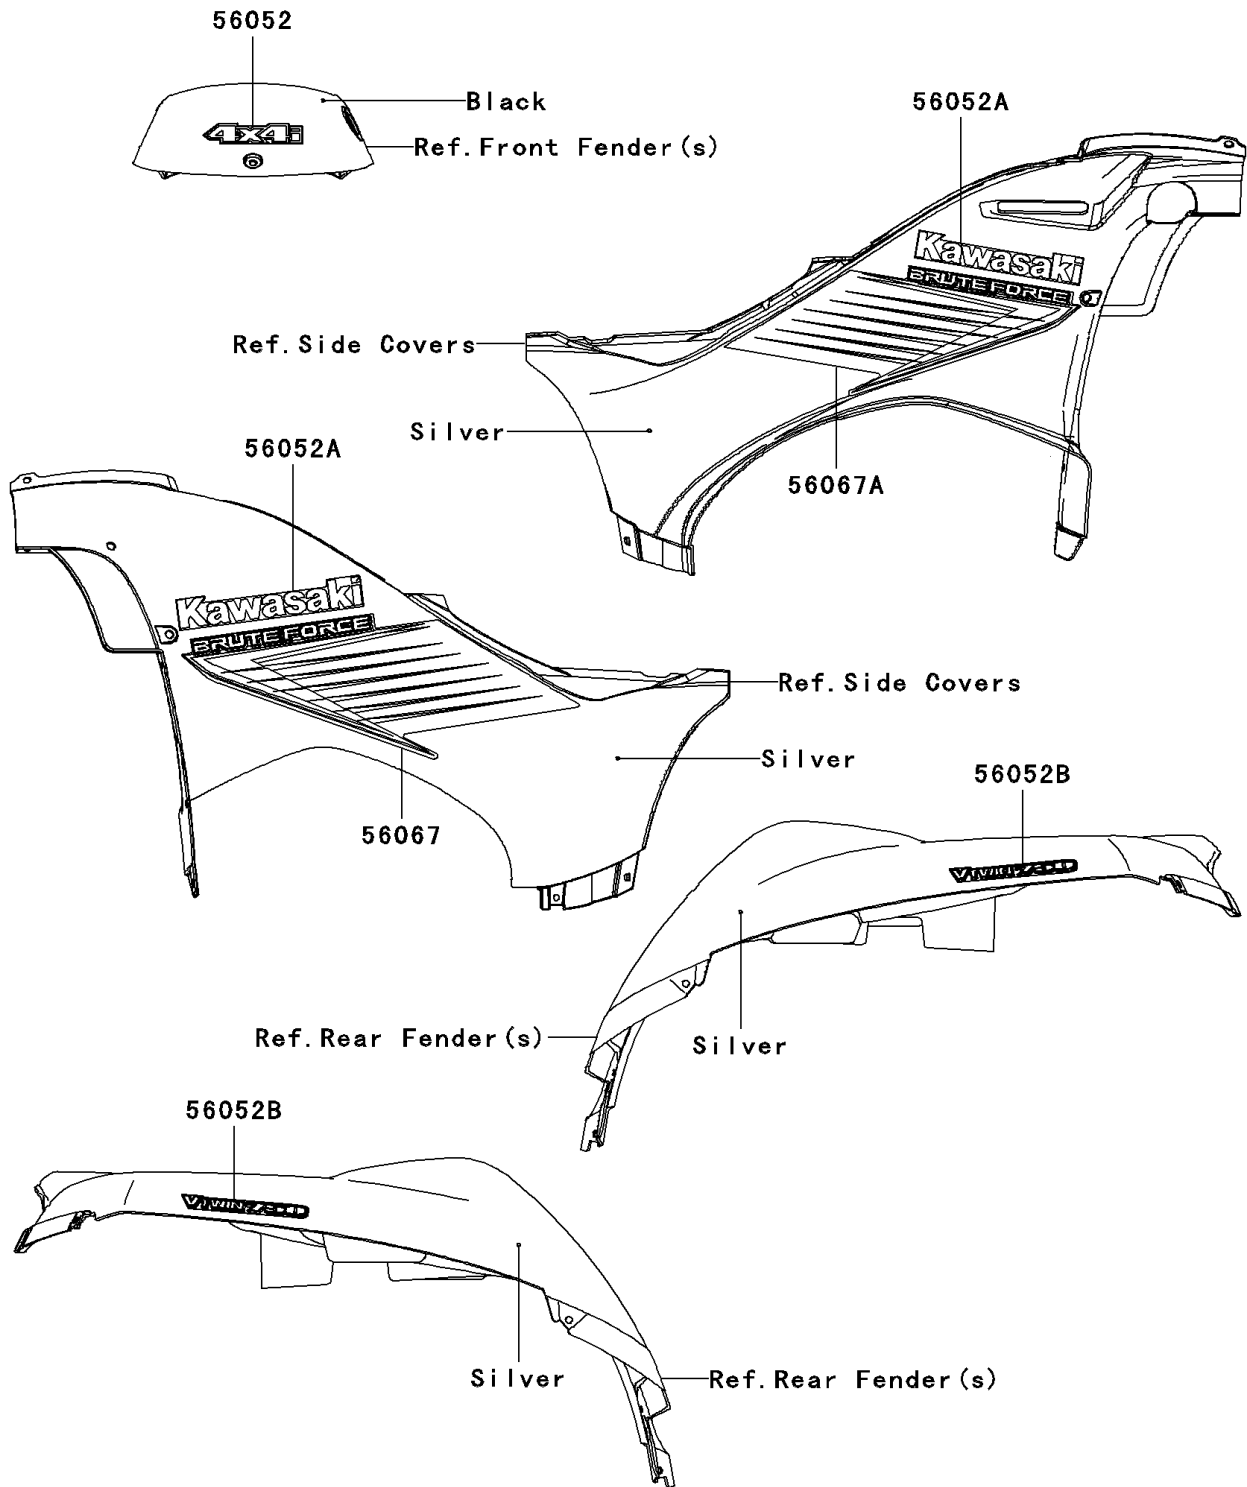

2006 Brute Force 750 4x4i PARTS DIAGRAM

Decals(Silver)(C6F)

F2861

2006 Brute Force 750 4x4i PARTS LIST

Decals(Silver)(C6F)

ITEM NAME	PART NUMBER	QUANTITY
MARK, TOP COVER, 4X4I (Ref # 56052)	56052-0404	1
MARK, FUEL TANK COVER, KAWASAKI (Ref # 56052A)	56052-0735	2
MARK, RR FENDER, V TWIN 750 (Ref # 56052B)	56052-0736	2
PATTERN, SIDE COVER, LH (Ref # 56067)	56067-0438	1
PATTERN, SIDE, COVER, RH (Ref # 56067A)	56067-0439	1