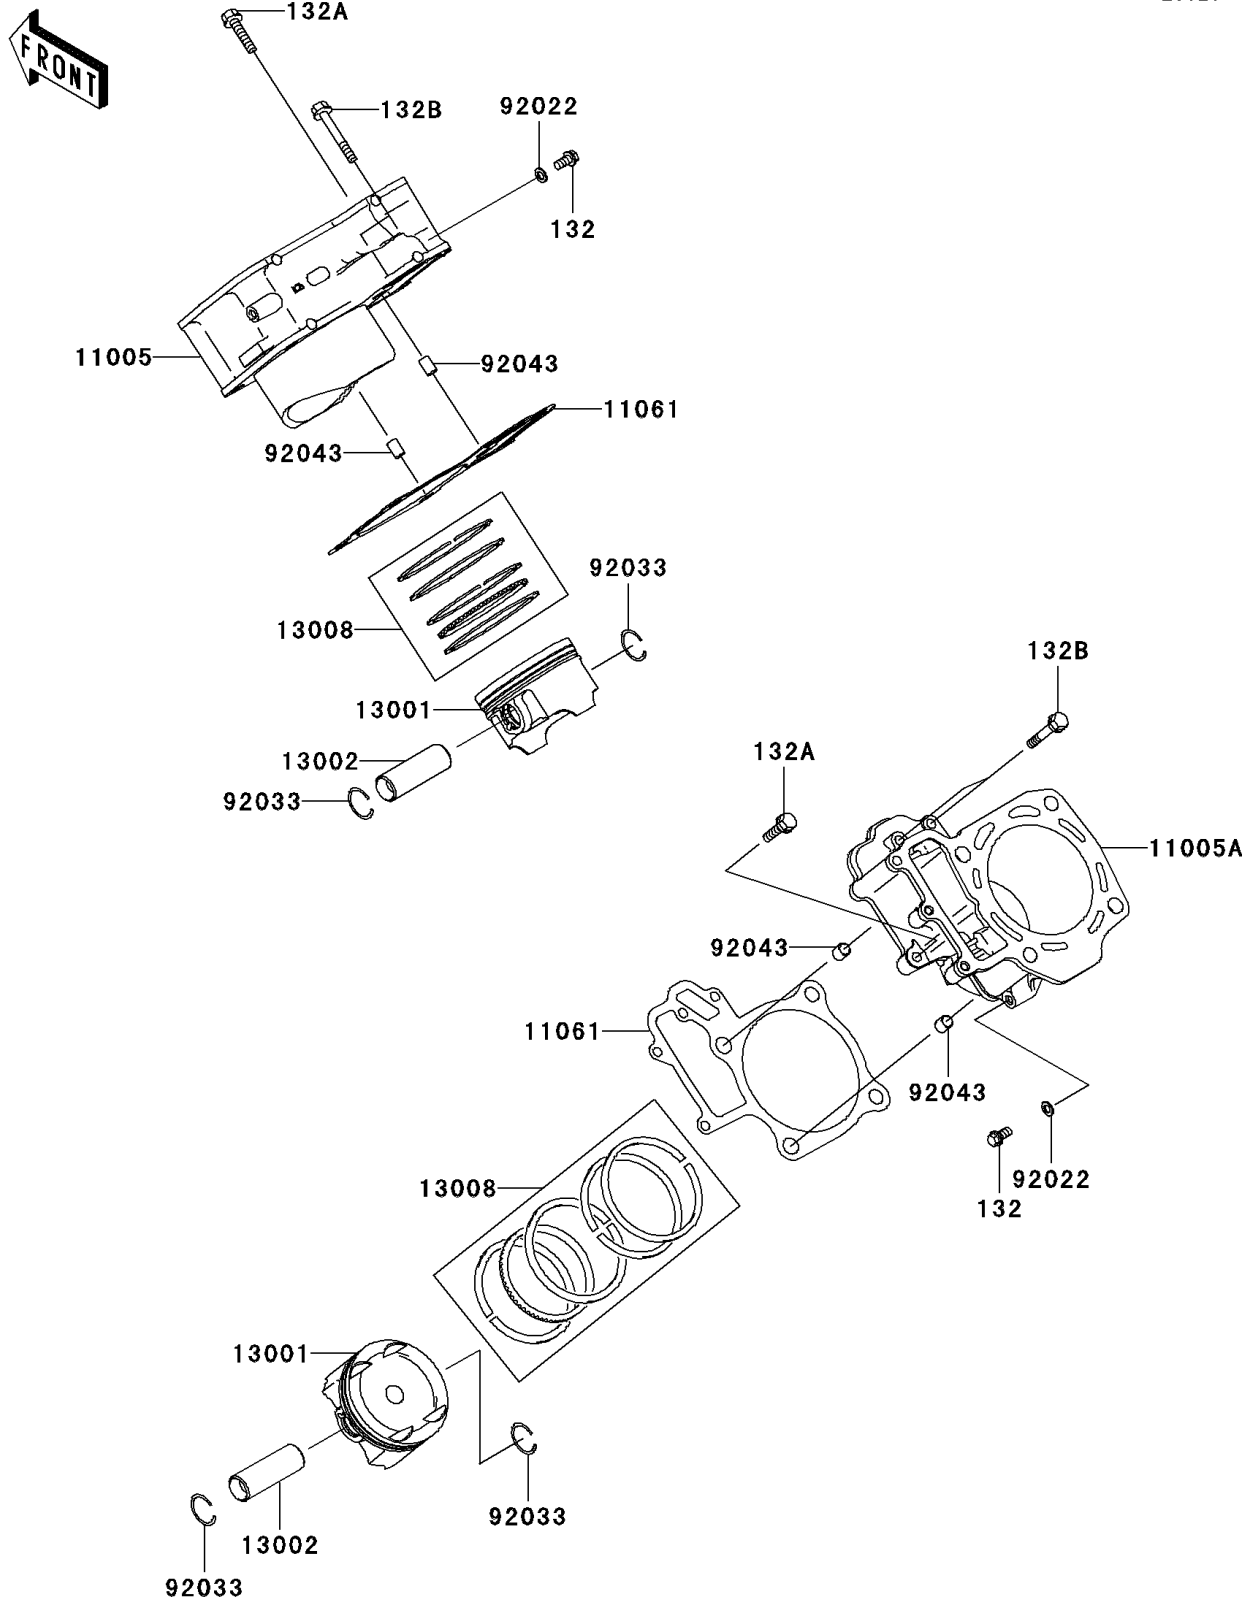

2009 Brute Force 750 4x4i Hardwoods Green HD PARTS DIAGRAM

Cylinder/Piston(s)

E1120

2009 Brute Force 750 4x4i Hardwoods Green HD PARTS LIST

Cylinder/Piston(s)

ITEM NAME	PART NUMBER	QUANTITY
BOLT-FLANGED-SMALL,6X12 (Ref # 132)	132BD0612	2
BOLT-FLANGED-SMALL,6X30 (Ref # 132A)	132BD0630	2
BOLT-FLANGED-SMALL,6X40 (Ref # 132B)	132BD0640	4
CYLINDER-ENGINE,FR (Ref # 11005)	11005-0107	1
CYLINDER-ENGINE,RR (Ref # 11005A)	11005-0108	1
GASKET,CYLINDER BASE (Ref # 11061)	11061-0063	2
PISTON-ENGINE (Ref # 13001)	13001-0021	2
PIN-PISTON (Ref # 13002)	13002-1060	2
RING-SET-PISTON (Ref # 13008)	13008-0008	2
WASHER,6.2X11X1 (Ref # 92022)	92022-304	2
RING-SNAP (Ref # 92033)	92033-1207	4
PIN,10.1X12X14 (Ref # 92043)	92043-4009	4