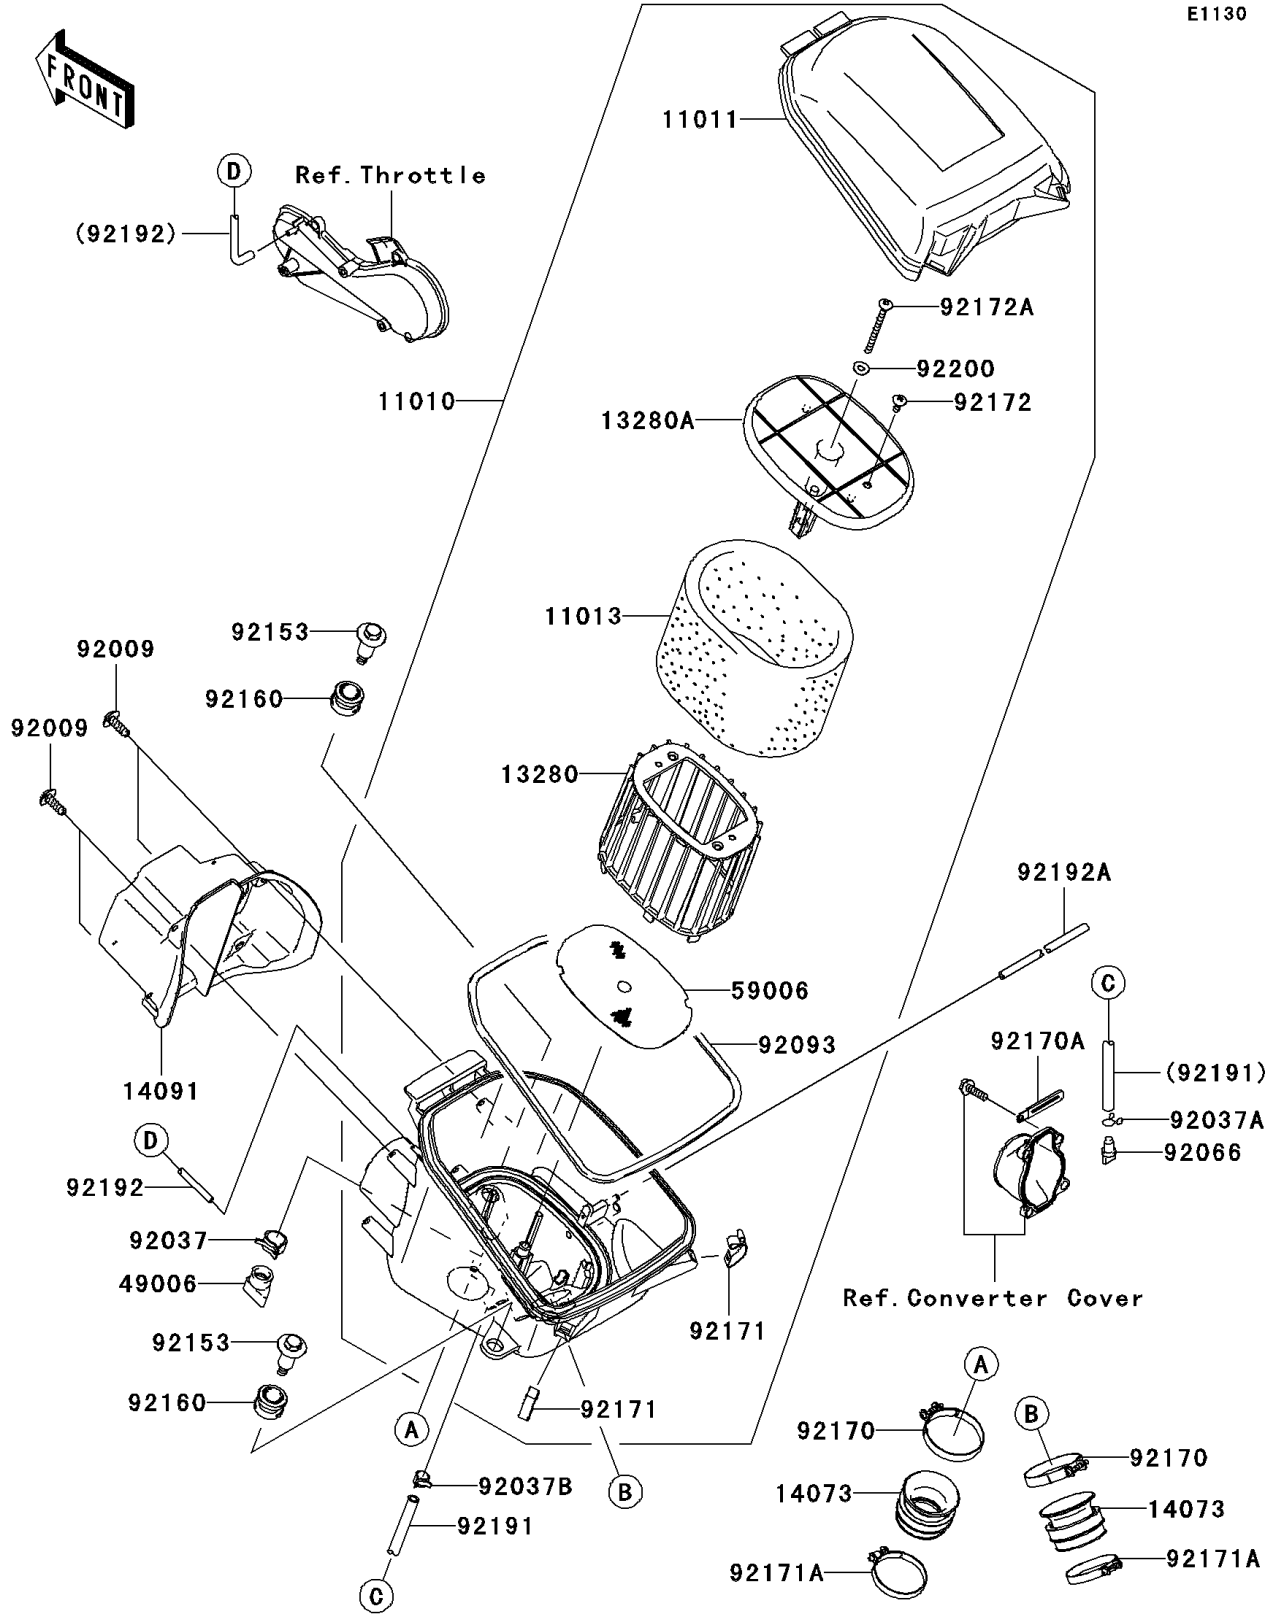

2008 Brute Force 750 4x4i NRA Outdoors PARTS DIAGRAM

Air Cleaner

E1130

2008 Brute Force 750 4x4i NRA Outdoors PARTS LIST

Air Cleaner

ITEM NAME	PART NUMBER	QUANTITY
FILTER-ASSY-AIR,F.BLACK (Ref # 11010)	11010-0152-6Z	1
CASE-AIR FILTER,UPP,F.BLACK (Ref # 11011)	11011-0017-6Z	1
ELEMENT-AIR FILTER (Ref # 11013)	11013-0021	1
HOLDER (Ref # 13280)	13280-0232	1
HOLDER (Ref # 13280A)	13280-0233	1
DUCT (Ref # 14073)	14073-0160	2
COVER,FR (Ref # 14091)	14091-0164	1
BOOT (Ref # 49006)	49006-1292	1
ARRESTER-FLAME (Ref # 59006)	59006-0015	1
SCREW,TAPPING (Ref # 92009)	92009-1113	4
CLAMP,HOSE CLIP (Ref # 92037)	92037-1460	1
CLAMP,TUBE (Ref # 92037A)	92037-147	1
CLAMP,TUBE (Ref # 92037B)	92037-1505	1
PLUG,DRAIN (Ref # 92066)	92066-1211	1
SEAL (Ref # 92093)	92093-0083	1
BOLT,FLANGED,6X28.7 (Ref # 92153)	92153-1052	2
DAMPER (Ref # 92160)	92160-1594	2
CLAMP (Ref # 92170)	92170-1448	2
CLAMP (Ref # 92170A)	92170-1514	1
CLAMP (Ref # 92171)	92171-0225	2
CLAMP (Ref # 92171A)	92171-0722	2
SCREW (Ref # 92172)	92172-0297	1
SCREW (Ref # 92172A)	92172-0300	1
TUBE,7X11X470 (Ref # 92191)	92191-1531	1
TUBE (Ref # 92192)	92192-0448	1
TUBE (Ref # 92192A)	92192-0449	1
WASHER (Ref # 92200)	92200-0364	1