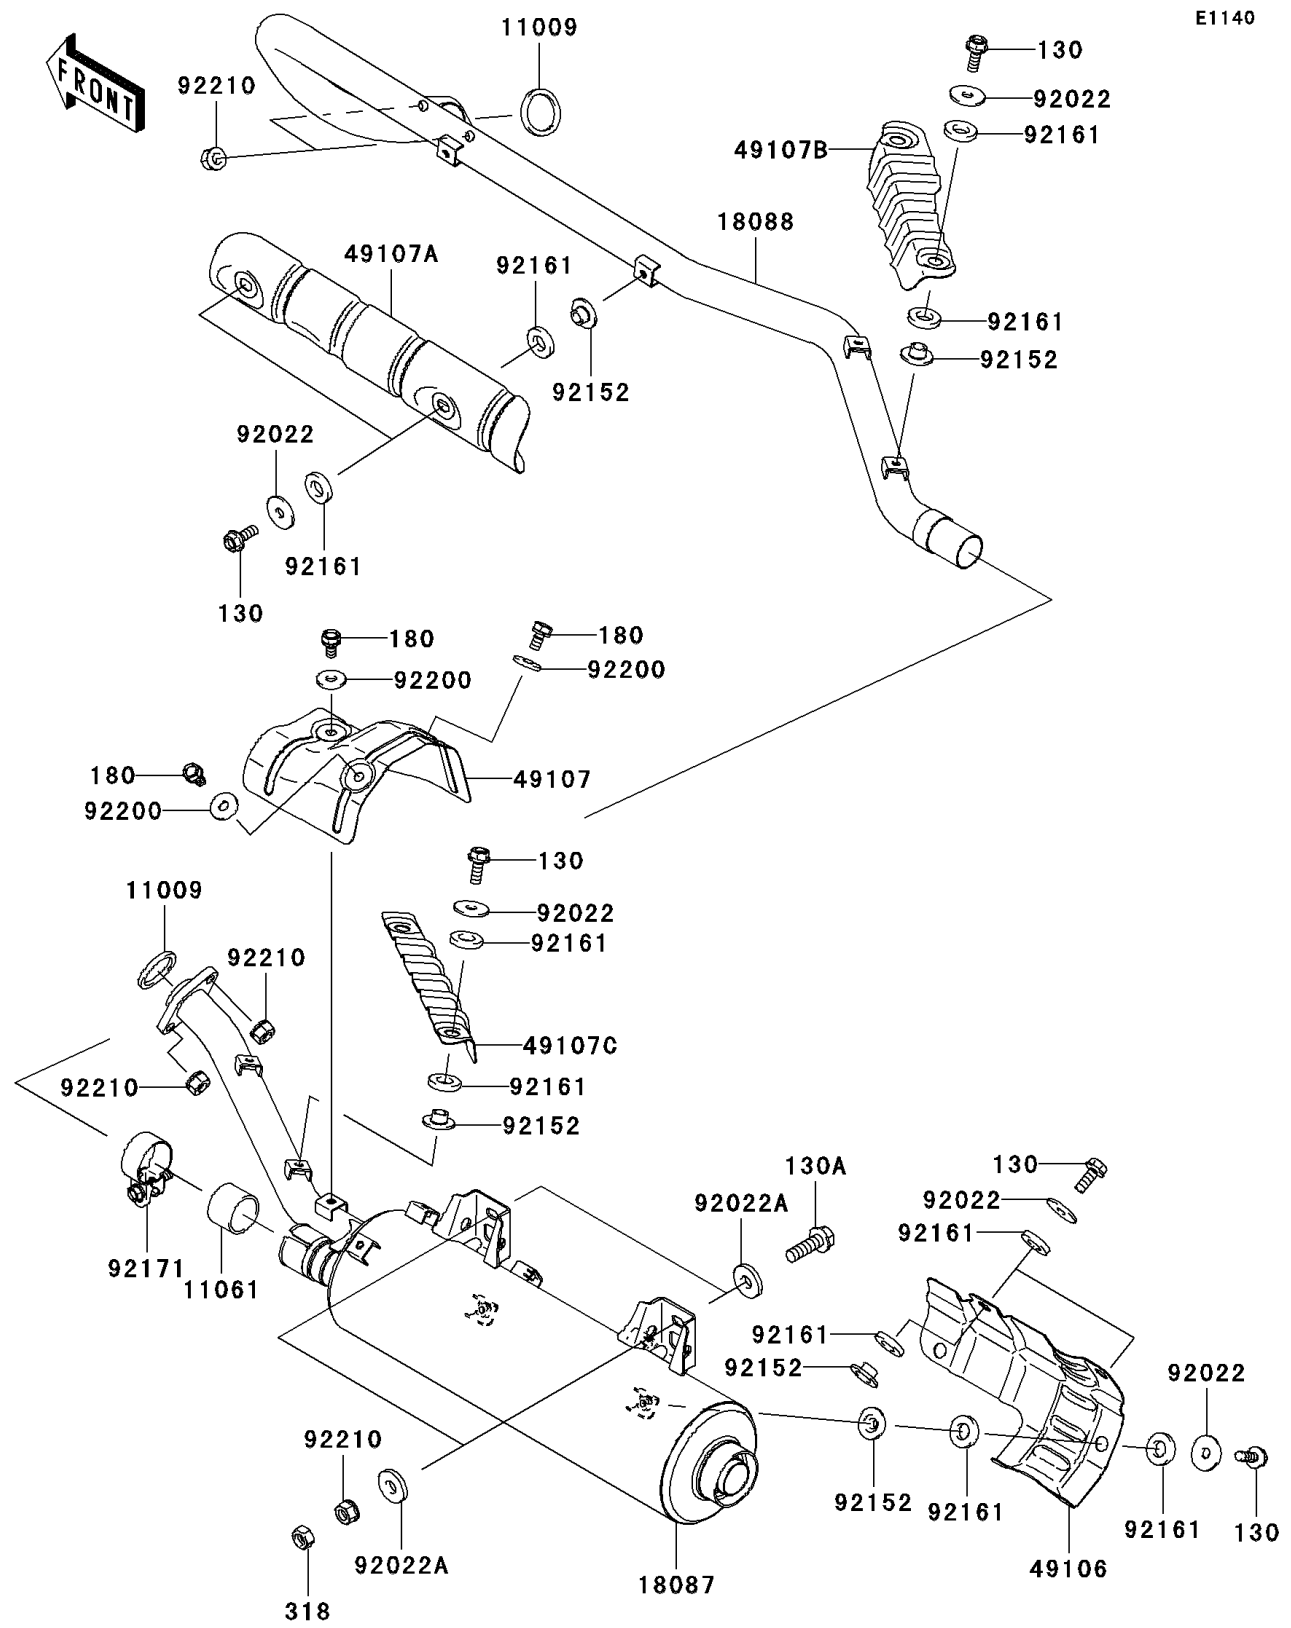

# 2008 Brute Force 750 4x4i Hardwoods Green HD PARTS DIAGRAM

Muffler(s)

E1140

## 2008 Brute Force 750 4x4i Hardwoods Green HD PARTS LIST

### Muffler(s)

ITEM NAME	PART NUMBER	QUANTITY
BOLT-FLANGED,6X16 (Ref # 130)	130BD0616	10
BOLT-FLANGED,8X25 (Ref # 130A)	130CD0825	2
BOLT-UPSET-WS,6X12 (Ref # 180)	180BD0612	3
NUT-HEX-SMALL,8MM (Ref # 318)	318BA0800	2
GASKET,EXHAUST HOLDER (Ref # 11009)	11009-1894	2
GASKET,MUFFLER CONNECTING (Ref # 11061)	11061-0360	1
MUFFLER (Ref # 18087)	18087-0167	1
PIPE-EXHAUST (Ref # 18088)	18088-0379	1
COVER-MUFFLER (Ref # 49106)	49106-0048	1
COVER-EXHAUST PIPE,RR (Ref # 49107)	49107-0050	1
COVER-EXHAUST PIPE,FR (Ref # 49107A)	49107-0065	1
COVER-EXHAUST PIPE,MIDDLE LH (Ref # 49107B)	49107-0066	1
COVER-EXHAUST PIPE,MIDDLE RH (Ref # 49107C)	49107-0067	1
WASHER,6.5X22X1.6 (Ref # 92022)	92022-237	10
WASHER,8.5X22X3.2 (Ref # 92022A)	92022-276	4
COLLAR (Ref # 92152)	92152-0423	10
DAMPER (Ref # 92161)	92161-0319	20
CLAMP (Ref # 92171)	92171-1330	1
WASHER,6.5X18X2.0 (Ref # 92200)	92200-2035	3
NUT,8MM (Ref # 92210)	92210-1242	6