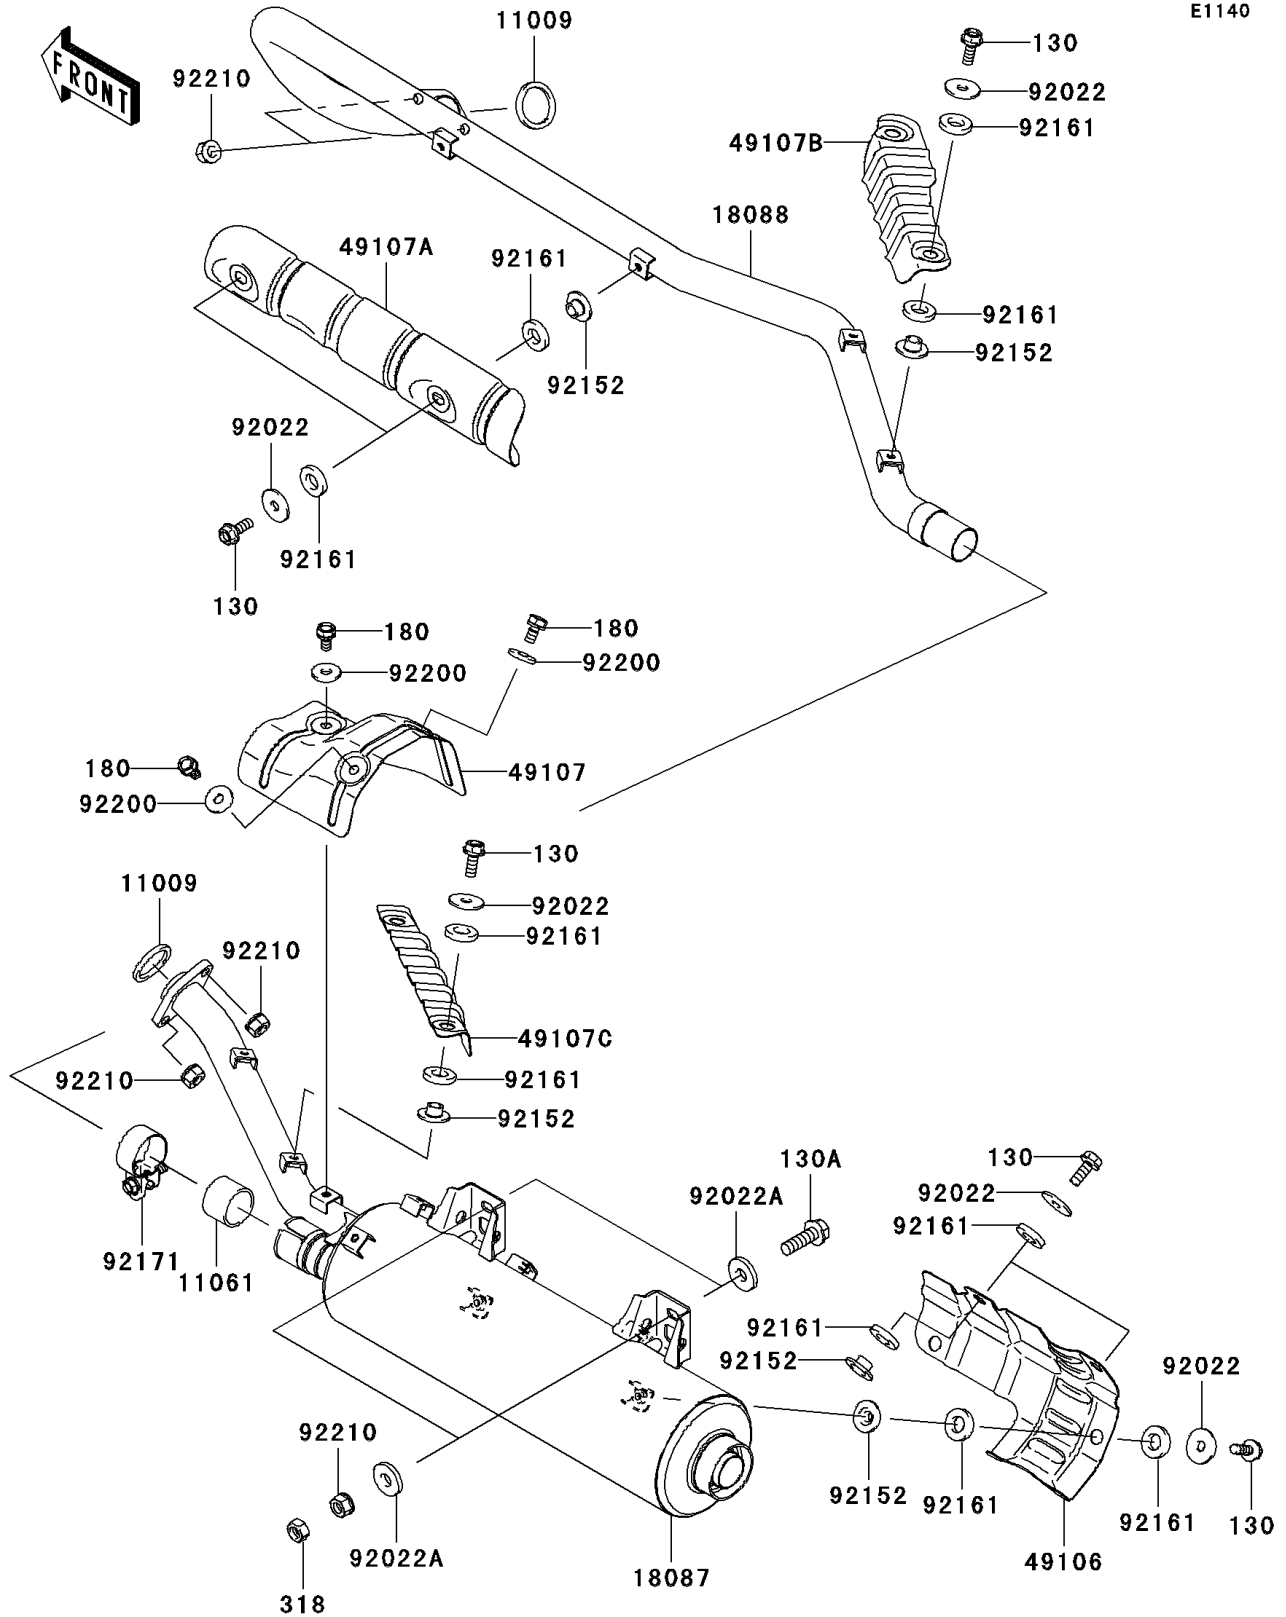

2008 Brute Force 750 4x4i NRA Outdoors PARTS DIAGRAM

Muffler(s)

E1140

2008 Brute Force 750 4x4i NRA Outdoors PARTS LIST

Muffler(s)

ITEM NAME	PART NUMBER	QUANTITY
BOLT-FLANGED,6X16 (Ref # 130)	130BD0616	10
BOLT-FLANGED,8X25 (Ref # 130A)	130CD0825	2
BOLT-UPSET-WS,6X12 (Ref # 180)	180BD0612	3
NUT-HEX-SMALL,8MM (Ref # 318)	318BA0800	2
GASKET,EXHAUST HOLDER (Ref # 11009)	11009-1894	2
GASKET,MUFFLER CONNECTING (Ref # 11061)	11061-0360	1
MUFFLER (Ref # 18087)	18087-0167	1
PIPE-EXHAUST (Ref # 18088)	18088-0379	1
COVER-MUFFLER (Ref # 49106)	49106-0048	1
COVER-EXHAUST PIPE,RR (Ref # 49107)	49107-0050	1
COVER-EXHAUST PIPE,FR (Ref # 49107A)	49107-0065	1
COVER-EXHAUST PIPE,MIDDLE LH (Ref # 49107B)	49107-0066	1
COVER-EXHAUST PIPE,MIDDLE RH (Ref # 49107C)	49107-0067	1
WASHER,6.5X22X1.6 (Ref # 92022)	92022-237	10
WASHER,8.5X22X3.2 (Ref # 92022A)	92022-276	4
COLLAR (Ref # 92152)	92152-0423	10
DAMPER (Ref # 92161)	92161-0319	20
CLAMP (Ref # 92171)	92171-1330	1
WASHER,6.5X18X2.0 (Ref # 92200)	92200-2035	3
NUT,8MM (Ref # 92210)	92210-1242	6