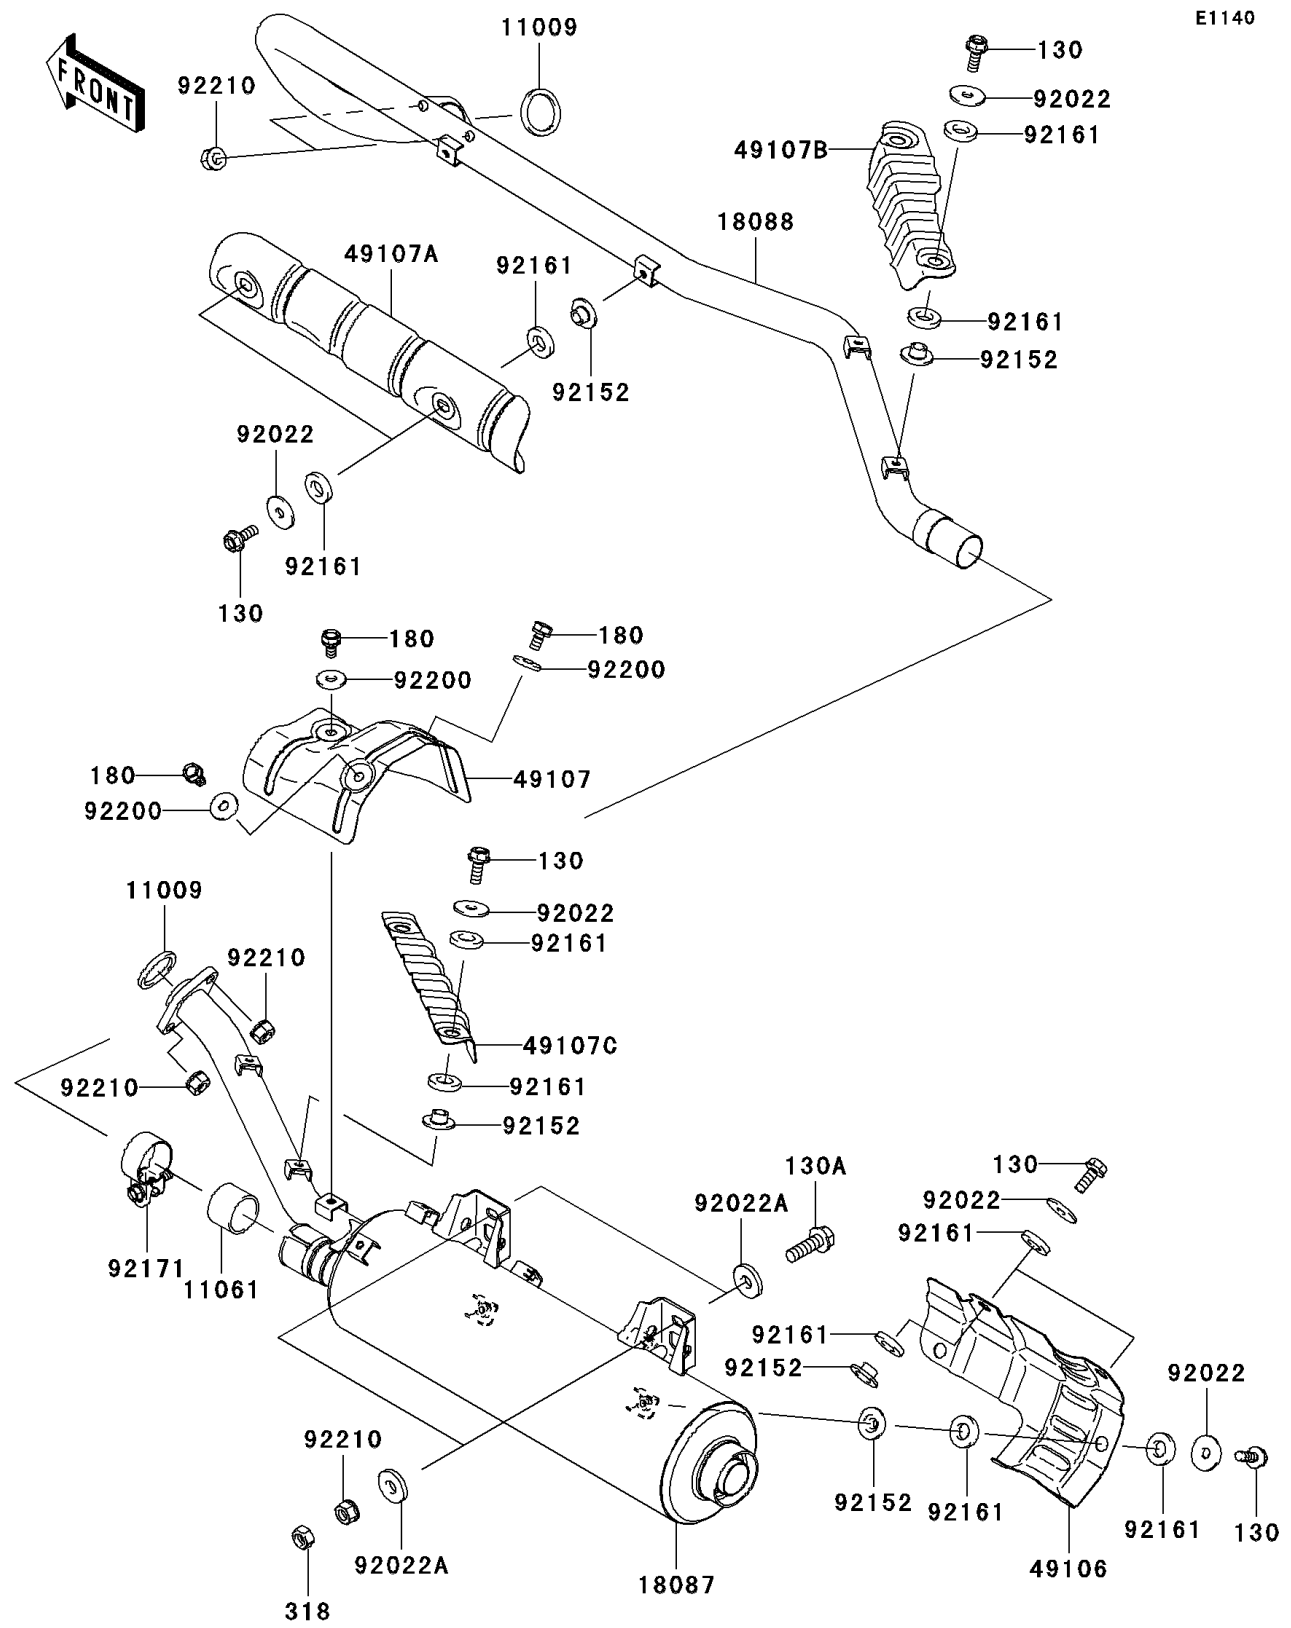

2010 Brute Force 750 4x4i Realtree APG HD PARTS DIAGRAM

Muffler(s)

E1140

2010 Brute Force 750 4x4i Realtree APG HD PARTS LIST

Muffler(s)

ITEM NAME	PART NUMBER	QUANTITY
BOLT-FLANGED,6X16 (Ref # 130)	130BD0616	10
BOLT-FLANGED,8X25 (Ref # 130A)	130CD0825	2
BOLT-UPSET-WS,6X12 (Ref # 180)	180BD0612	3
NUT-HEX-SMALL,8MM (Ref # 318)	318BA0800	2
GASKET,EXHAUST HOLDER (Ref # 11009)	11009-1894	2
GASKET,MUFFLER CONNECTING (Ref # 11061)	11061-0360	1
MUFFLER (Ref # 18087)	18087-0167	1
PIPE-EXHAUST (Ref # 18088)	18088-0379	1
COVER-MUFFLER (Ref # 49106)	49106-0048	1
COVER-EXHAUST PIPE,RR (Ref # 49107)	49107-0050	1
COVER-EXHAUST PIPE,FR (Ref # 49107A)	49107-0065	1
COVER-EXHAUST PIPE,MIDDLE LH (Ref # 49107B)	49107-0066	1
COVER-EXHAUST PIPE,MIDDLE RH (Ref # 49107C)	49107-0067	1
WASHER,6.5X22X1.6 (Ref # 92022)	92022-237	10
WASHER,8.5X22X3.2 (Ref # 92022A)	92022-276	4
COLLAR (Ref # 92152)	92152-0423	10
DAMPER (Ref # 92161)	92161-0319	20
CLAMP (Ref # 92171)	92171-1330	1
WASHER,6.5X18X2.0 (Ref # 92200)	92200-2035	3
NUT,8MM (Ref # 92210)	92210-1242	6